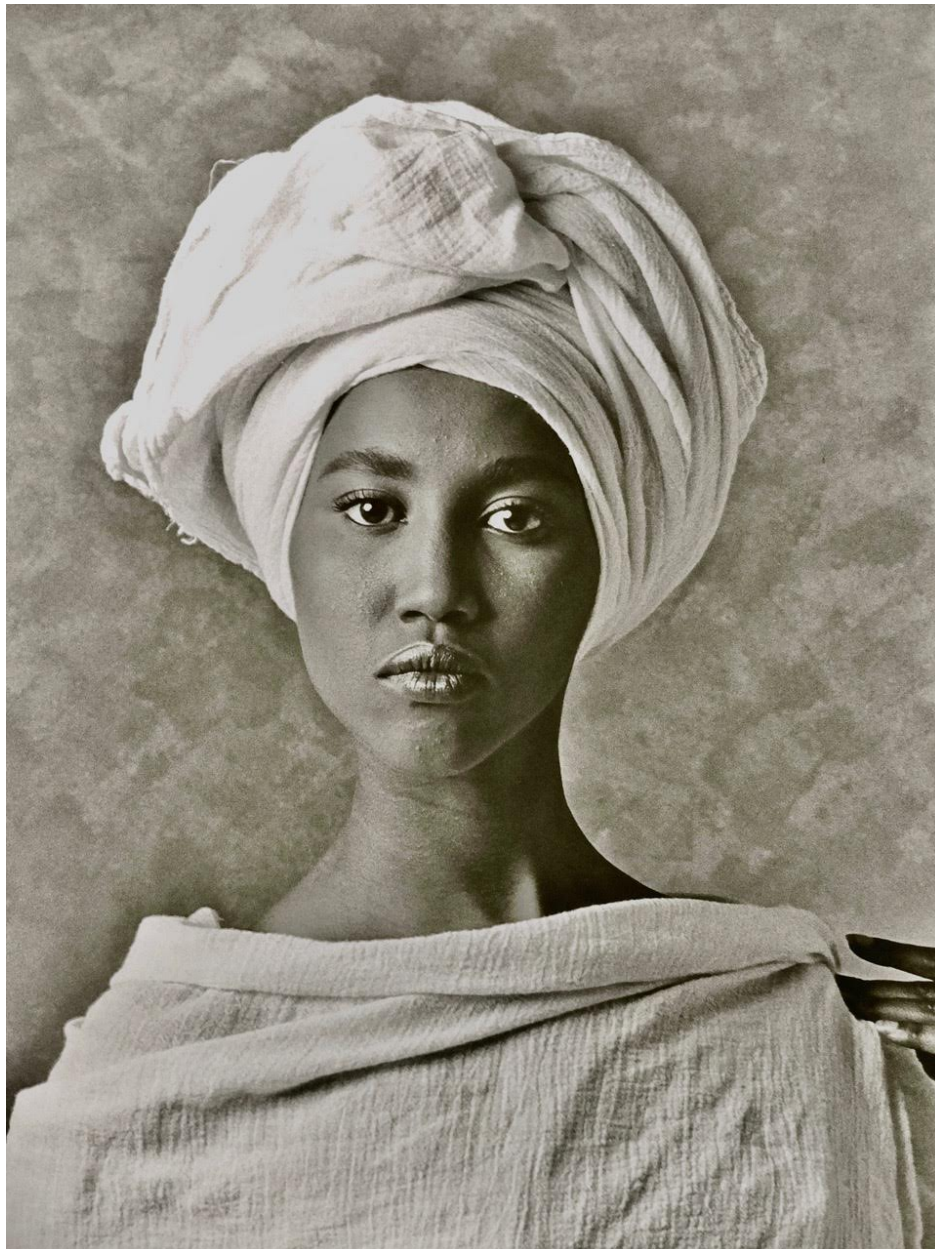

CAVALIER GALLERIES

NEW YORK | GREENWICH | NANTUCKET | PALM BEACH

Christophe von Hohenberg, *Luna*, Ed. 10/10
archival pigment print, 40 x 30 in. (101.6 x 76.2 cm)
CVH240301