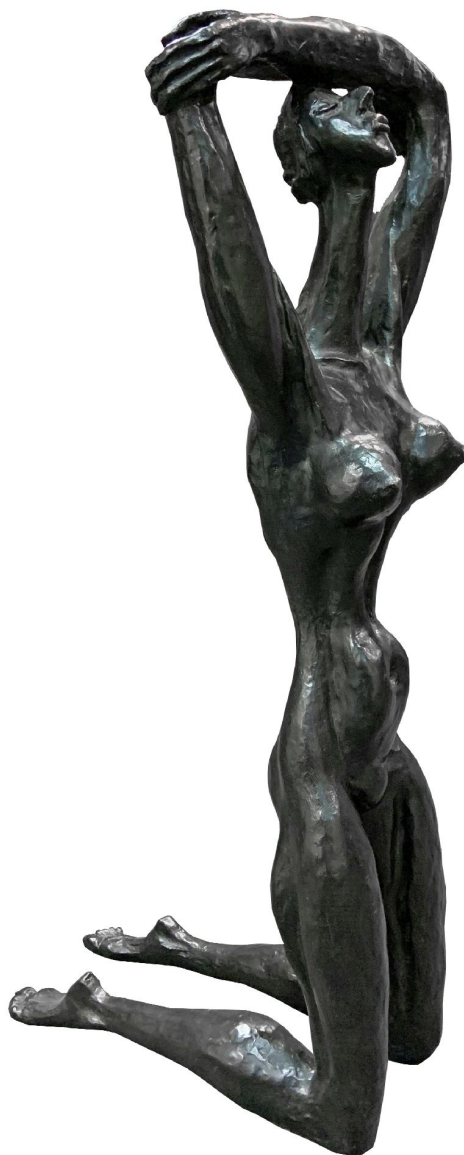

# CAVALIER GALLERIES

NEW YORK | GREENWICH | NANTUCKET | PALM BEACH

Doris Caesar, *Woman Kneeling*  
bronze, 38 1/2 x 13 x 21 in. (97.8 x 33 x 53.3  
cm)  
DPC230501