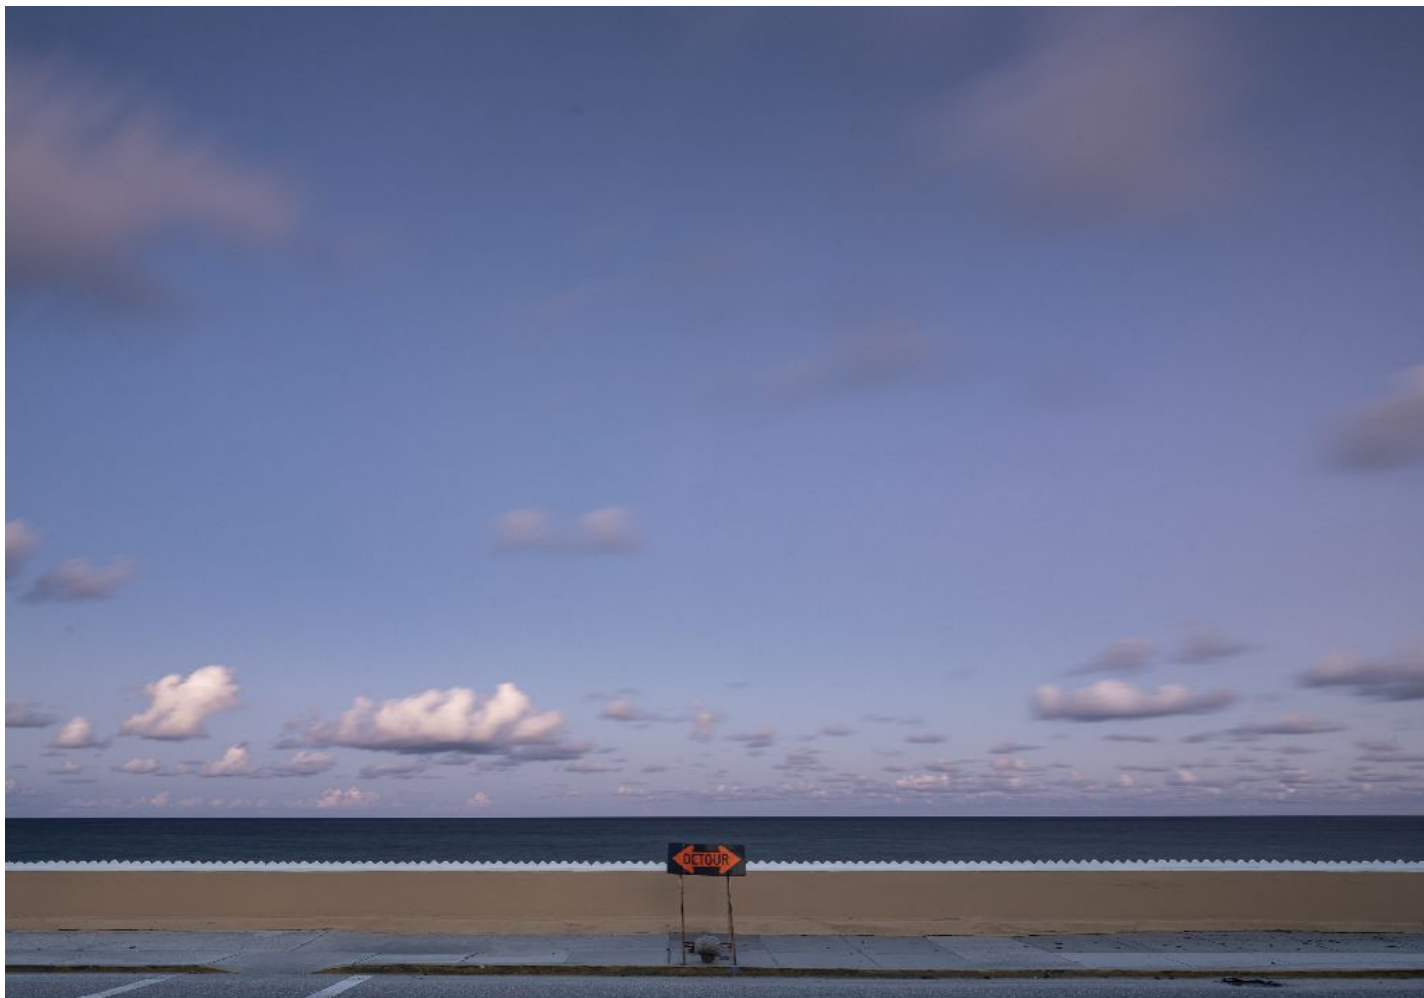

# CAVALIER GALLERIES

NEW YORK | GREENWICH | NANTUCKET | PALM BEACH

Mark S. Kornbluth, *Detour, Ed. 1/10*

Dye sublimated on aluminum, 36 x 52 in. (91.4 x 132.1 cm)

MK240102