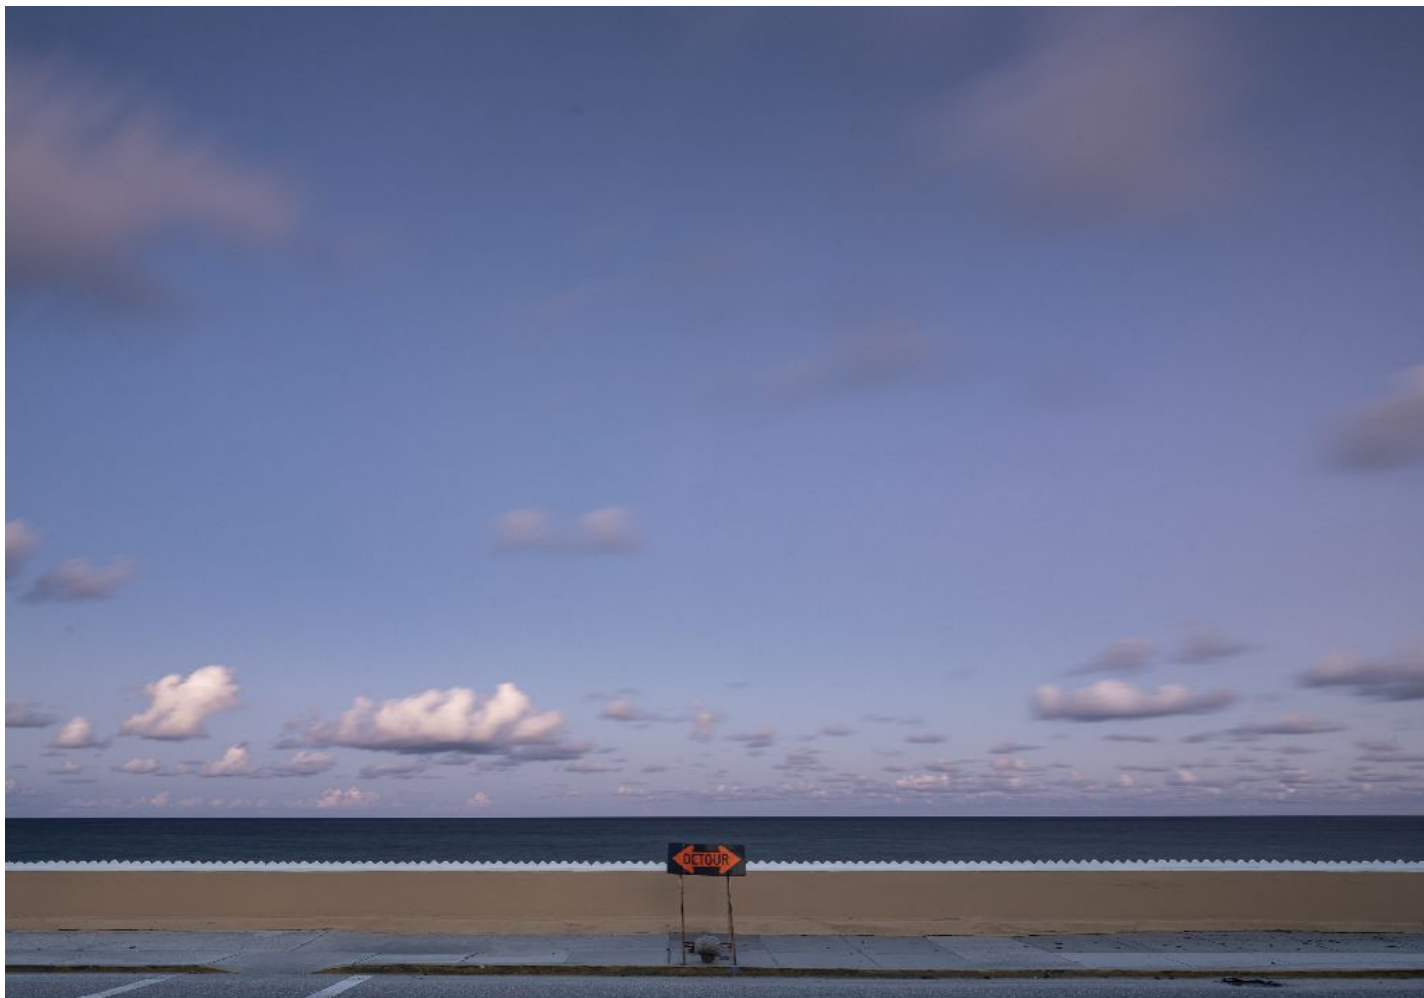

CAVALIER GALLERIES

NEW YORK | GREENWICH | NANTUCKET | PALM BEACH

Mark S. Kornbluth, *Detour, Ed. 1/10*, 2021
Dye sublimated on aluminum, 36 x 52 in. (91.4 x 132.1 cm)
MK240102