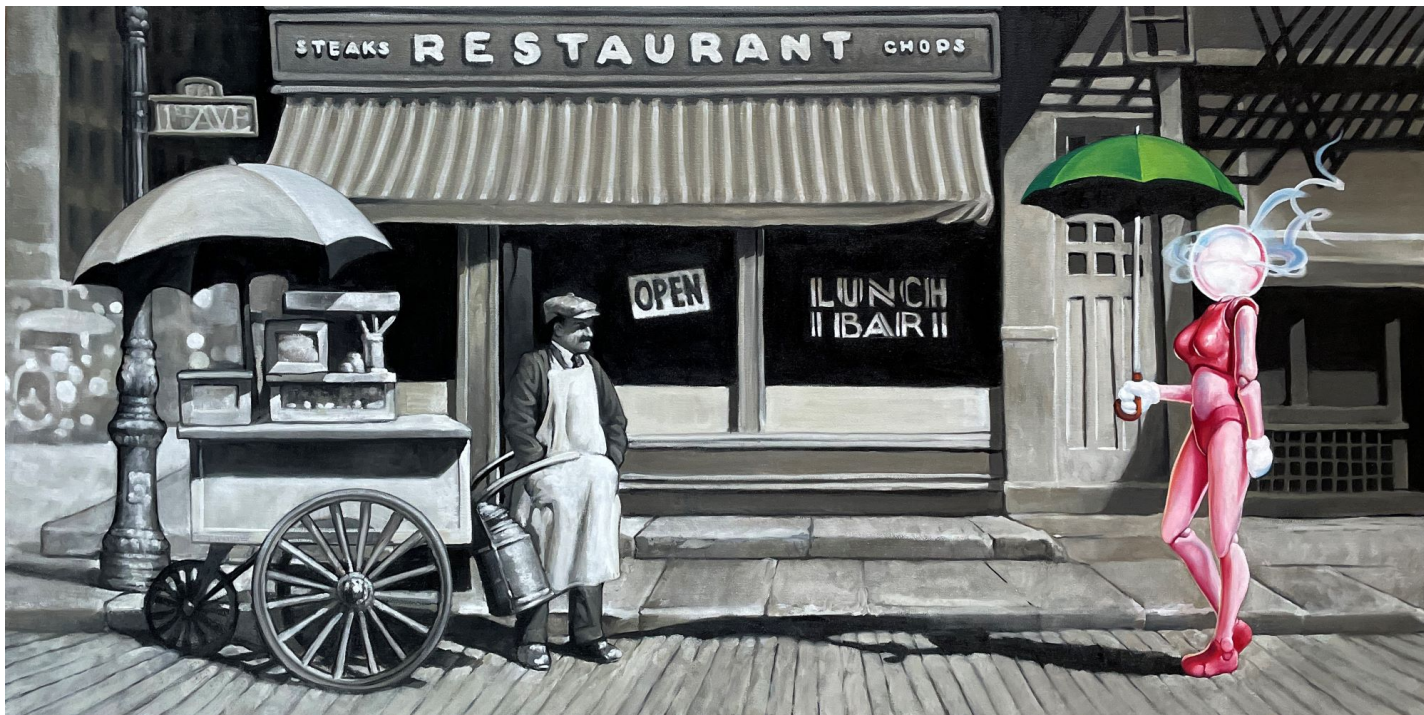

CAVALIER GALLERIES

NEW YORK | GREENWICH | NANTUCKET | PALM BEACH

William Nelson, *Killer A.I. Robot: 1AVE1920*, 2023

oil on canvas, 24 x 48 in. (61 x 121.9 cm)

WN230802