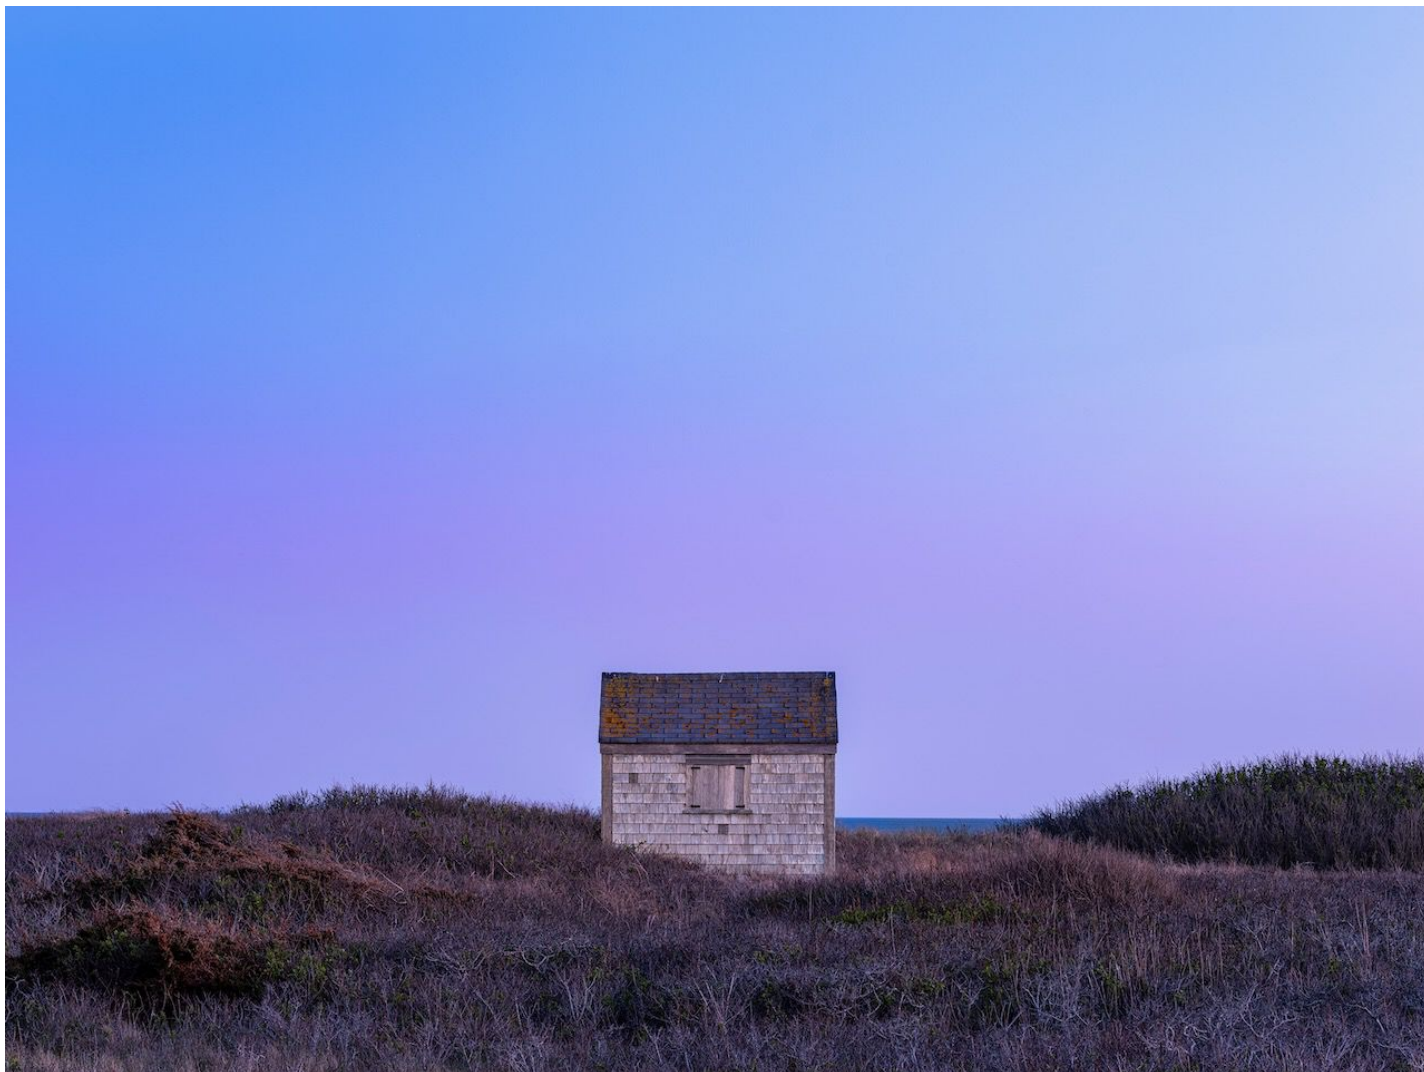

# CAVALIER GALLERIES

NEW YORK | GREENWICH | NANTUCKET | PALM BEACH

Mark S. Kornbluth, *Shack - Nantucket, #1, Ed. 1/10, 2023*  
Dye sublimated on aluminum, 24 x 32 in. (61 x 81.3 cm)