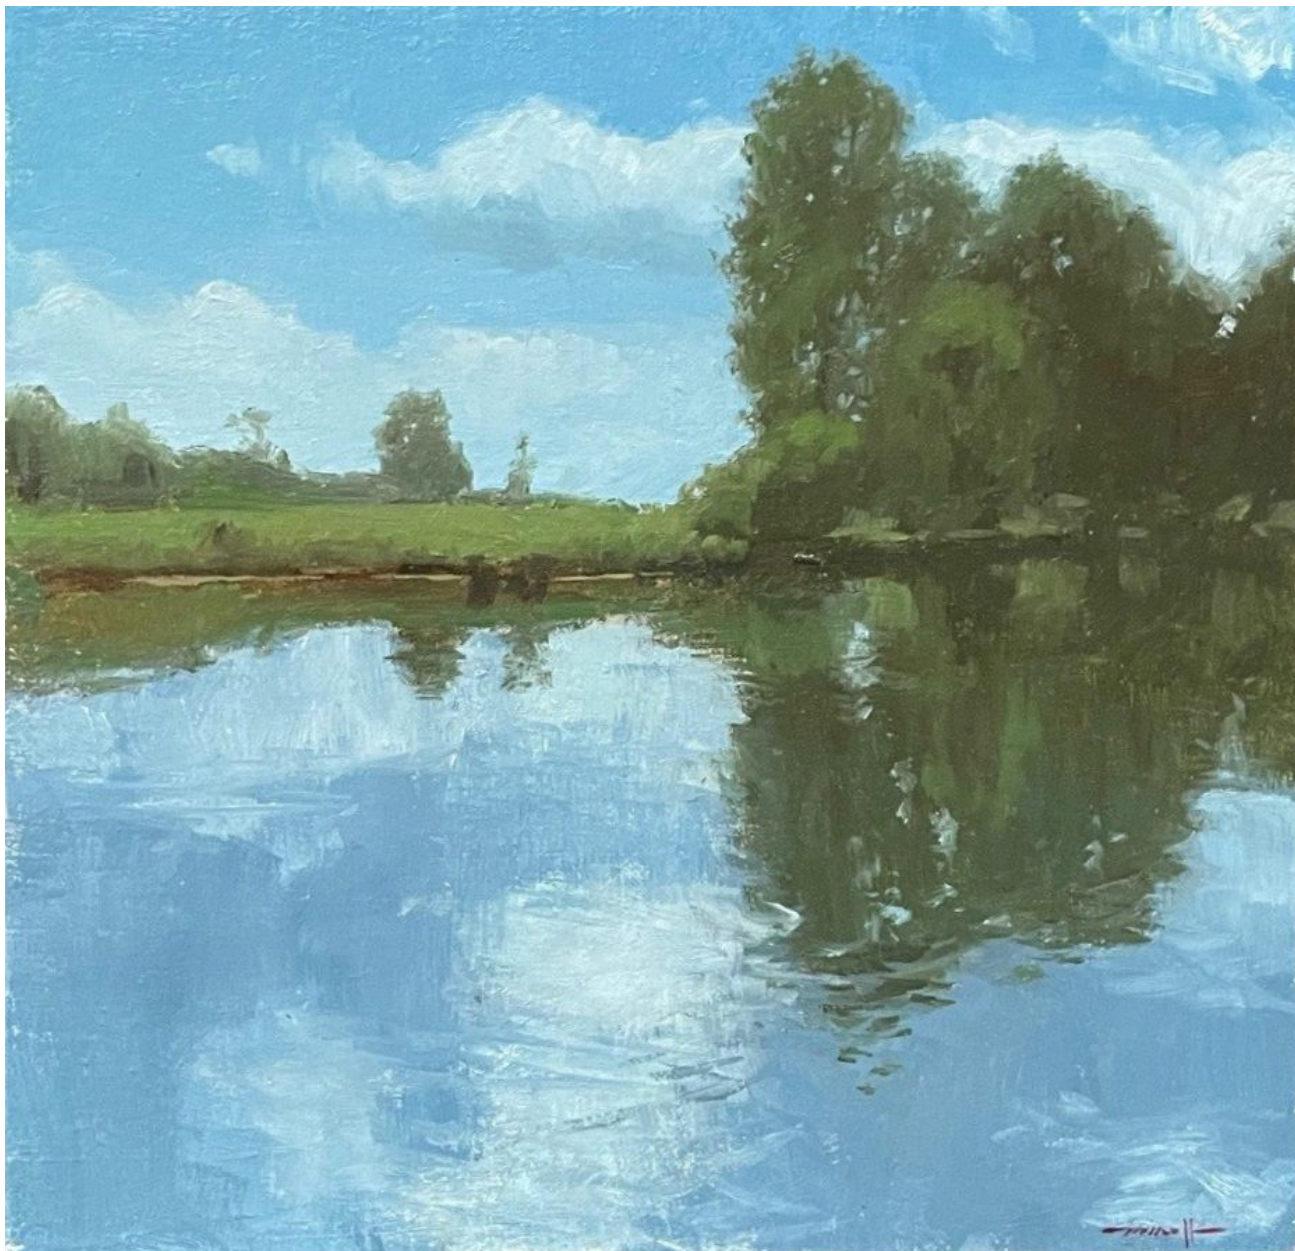

CAVALIER GALLERIES

NEWYORK | GREENWICH | NANTUCKET | PALM BEACH

Edward Minoff, *Wethers Field Pond*, 2023
oil on linen on panel, 8 x 8 in. (20.3 x 20.3 cm)
EM230603