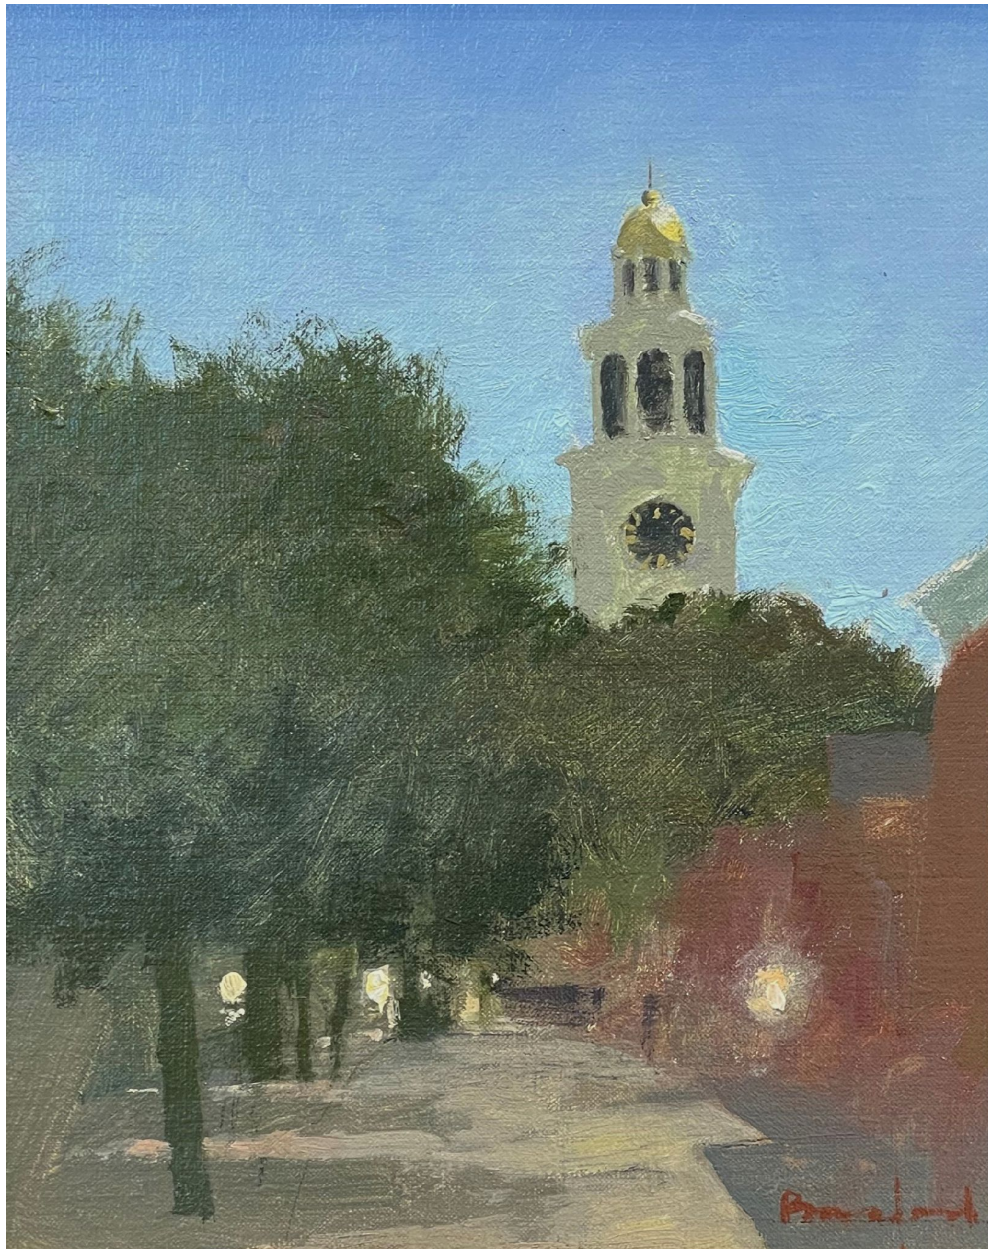

CAVALIER GALLERIES

NEWYORK | GREENWICH | NANTUCKET | PALM BEACH

David Bareford, *Twilight Descending*, 2023
oil on panel, 9 1/2 x 7 1/2 in. (24.1 x 19.1 cm)
DB230701