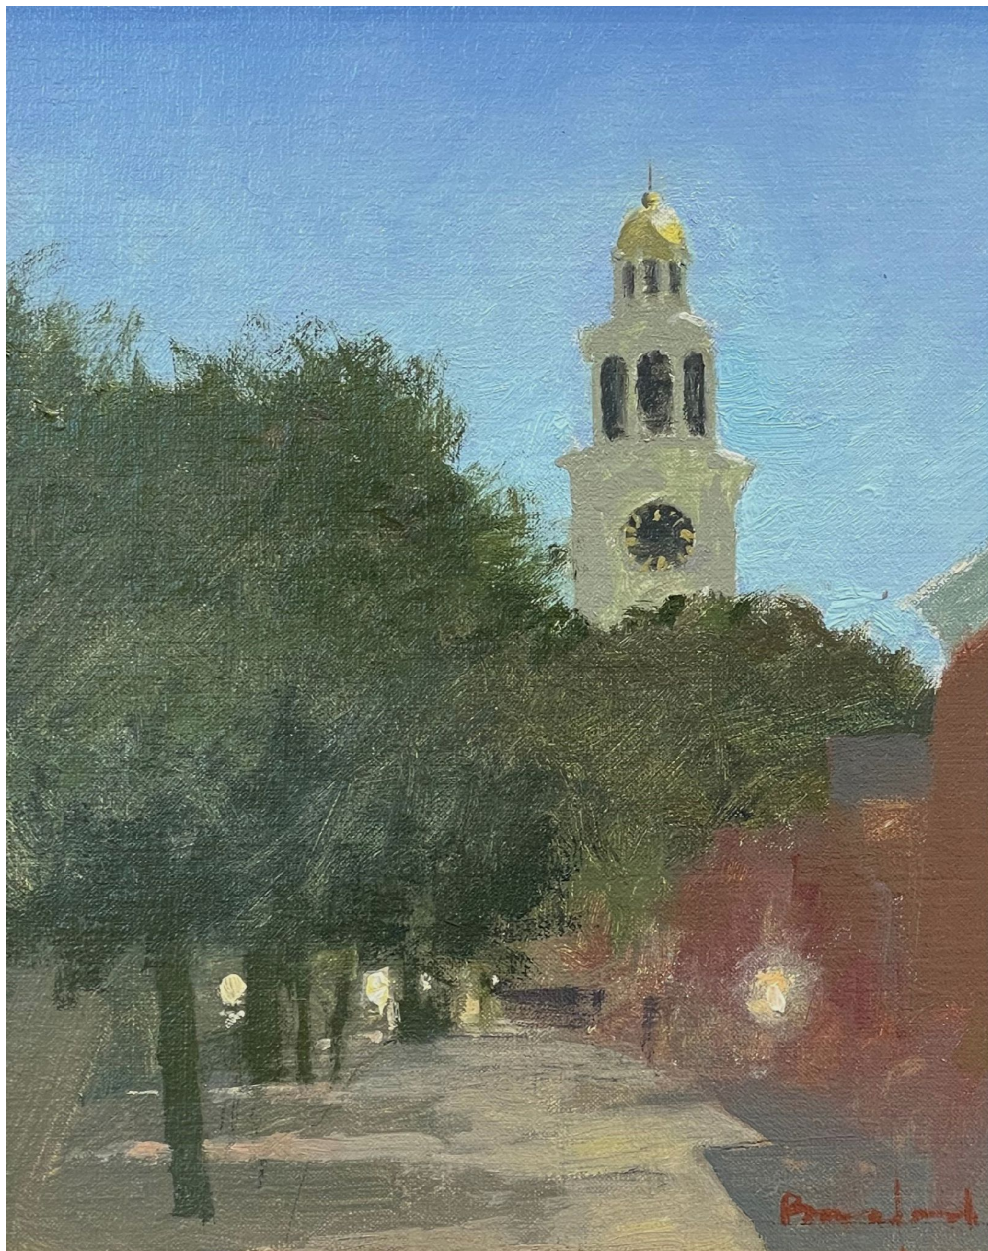

# CAVALIER GALLERIES

NEW YORK | GREENWICH | NANTUCKET | PALM BEACH

David Bareford, *Twilight Descending*, 2023  
oil on panel, 9 1/2 x 7 1/2 in. (24.1 x 19.1 cm)  
DB230701