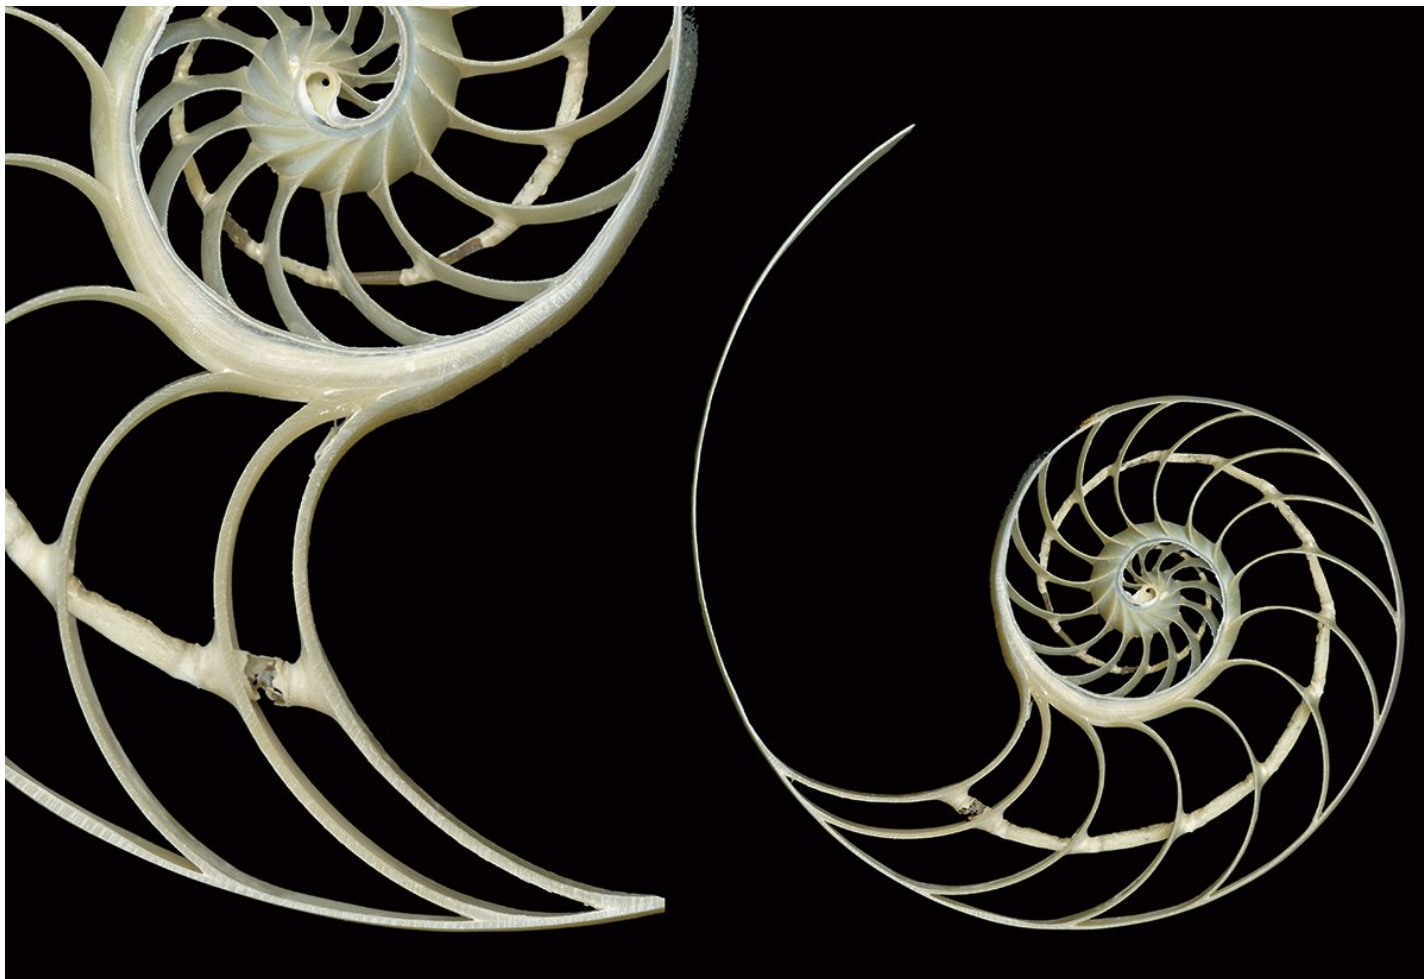

CAVALIER GALLERIES

NEW YORK | GREENWICH | NANTUCKET | PALM BEACH

Joyce Tenneson, *Nautilus - Shells, AP*
Dye sublimation on aluminum, 27 1/2 x 40 in. (69.8 x 101.6 cm)
JTN200505