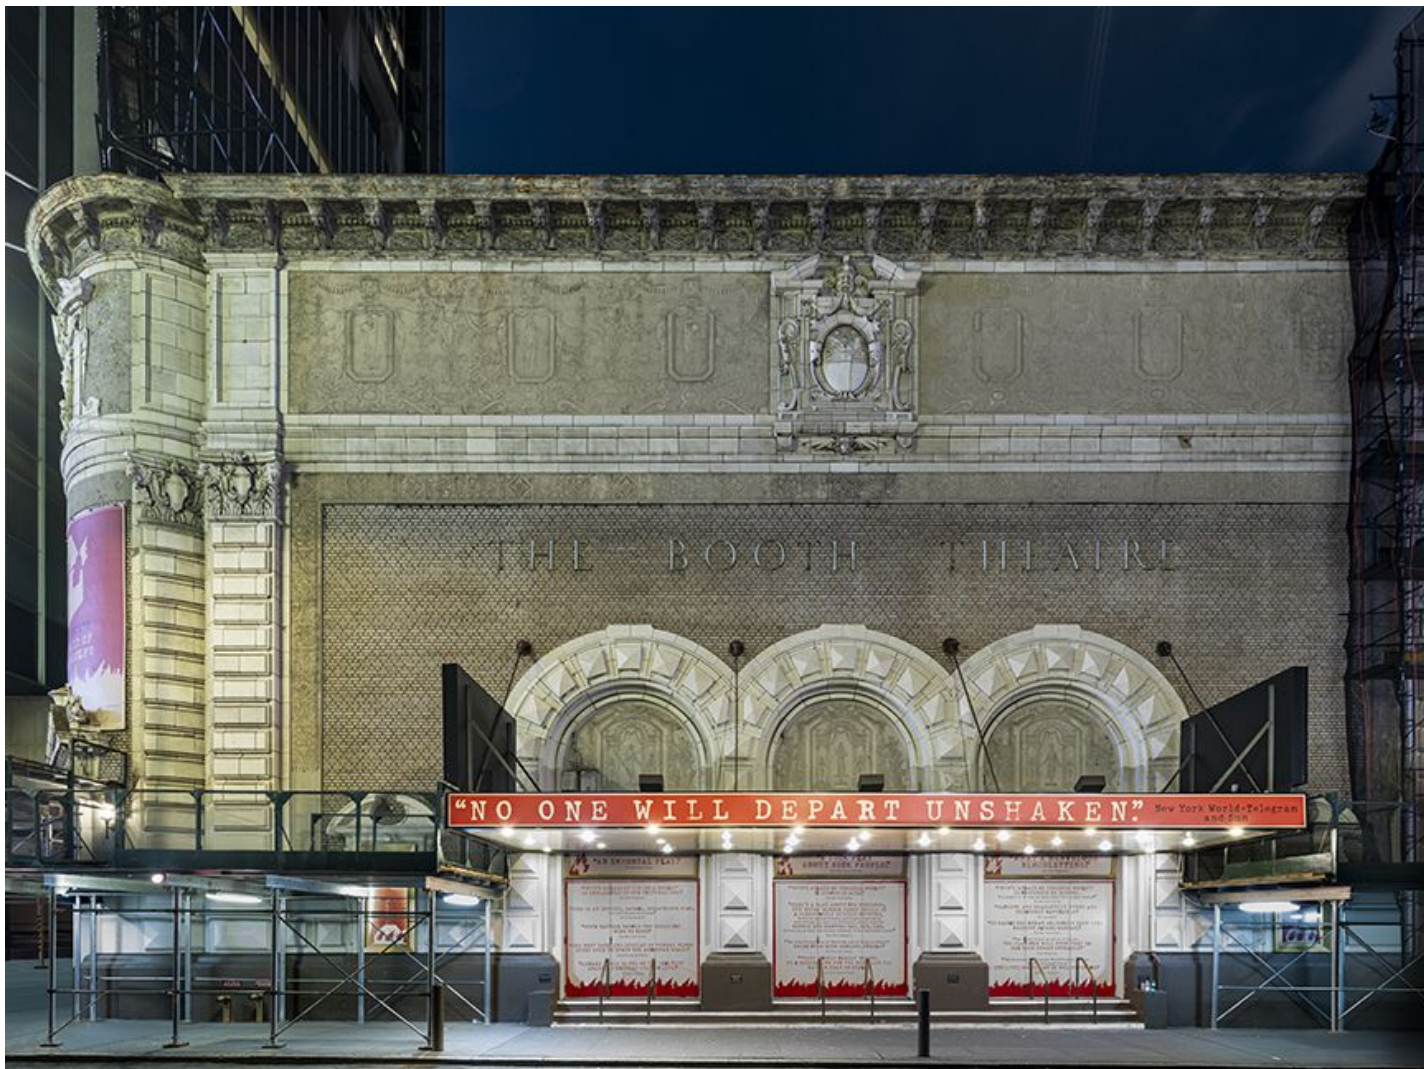

# CAVALIER GALLERIES

NEW YORK | GREENWICH | NANTUCKET | PALM BEACH

Mark S. Kornbluth, *Booth 2, Ed. 10*, 2020  
Dye sublimated on aluminum, 48 x 72 in. (121.9 x 182.9 cm)