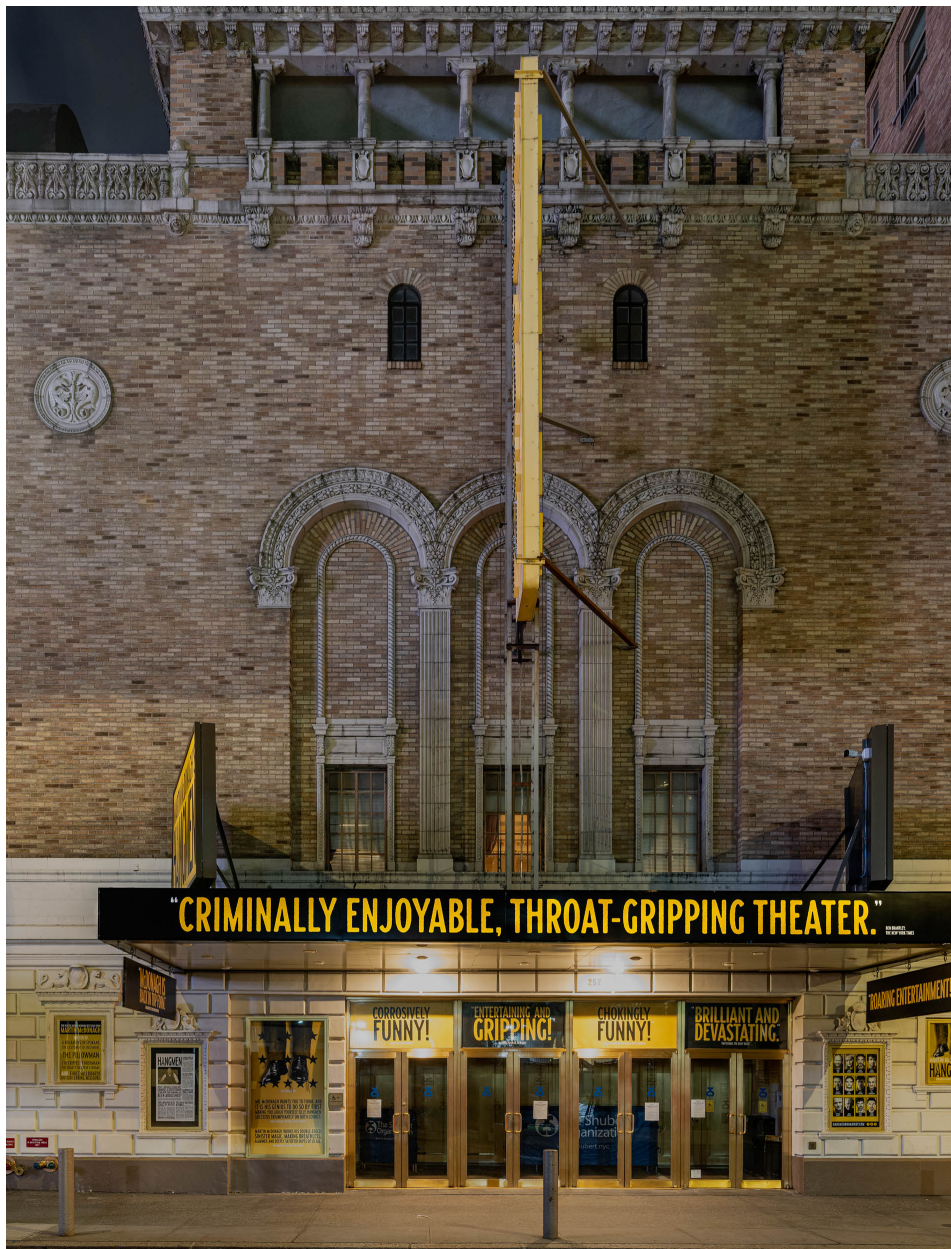

CAVALIER GALLERIES

NEWYORK | GREENWICH | NANTUCKET | PALM BEACH

Mark S. Kornbluth, *Golden, Ed. of 10*
Dye sublimated on aluminum, 64 x 48 in. (66 x 50.8 cm)