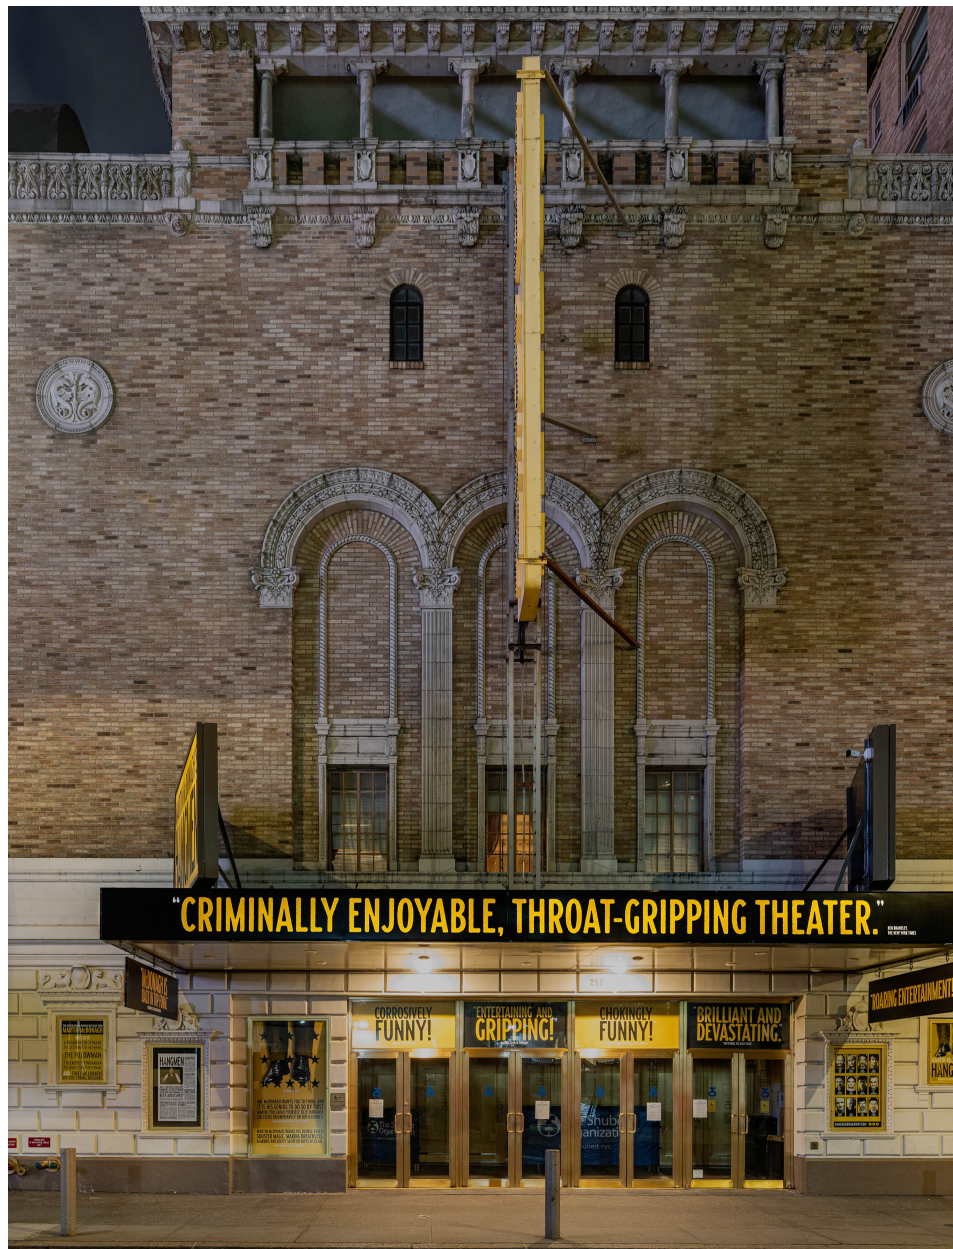

CAVALIER GALLERIES

NEWYORK | GREENWICH | NANTUCKET | PALM BEACH

Mark S. Kornbluth, *Golden, Ed. of 10*
Dye sublimated on aluminum, 64 x 48 in. (66 x 50.8 cm)