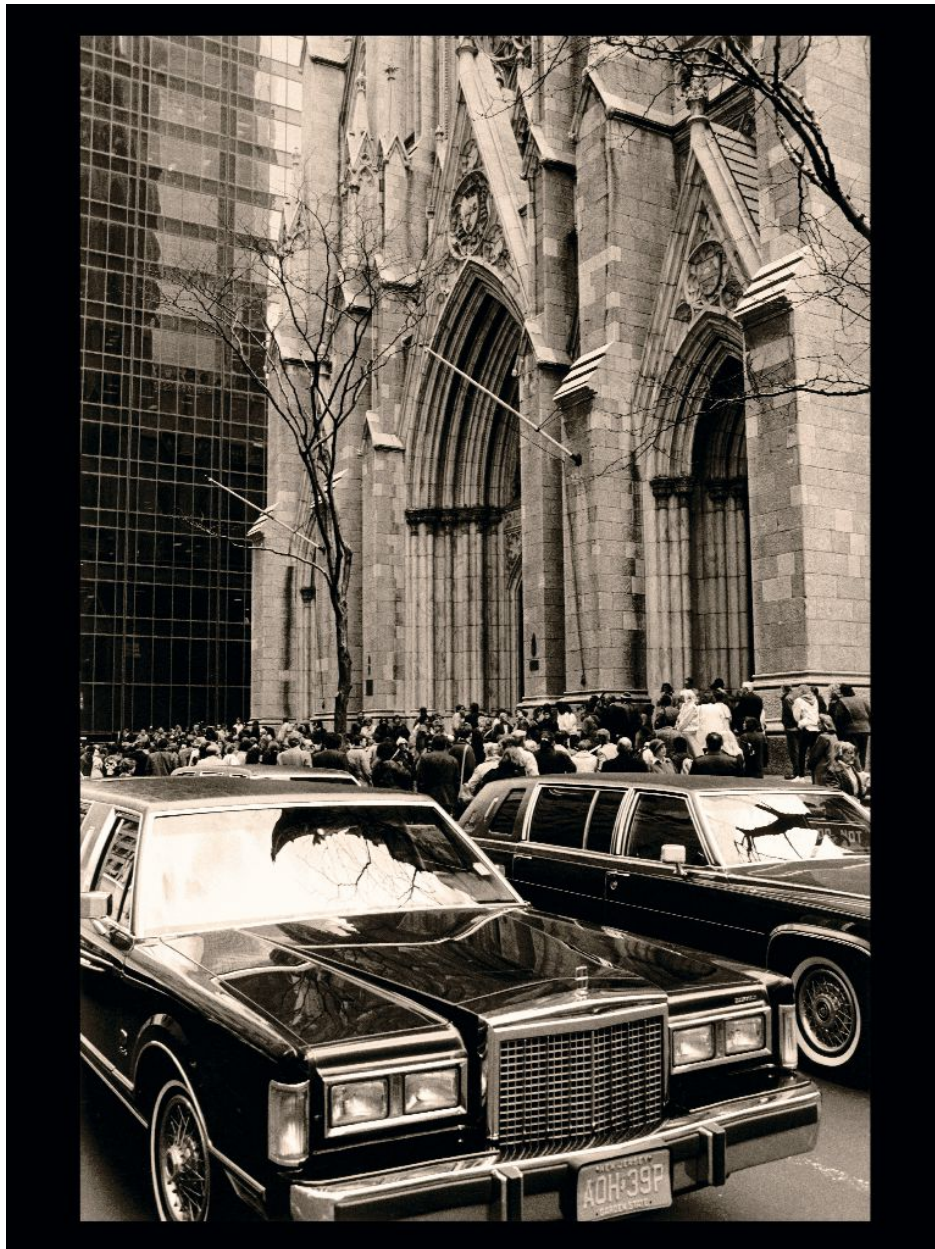

CAVALIER GALLERIES

NEW YORK | GREENWICH | NANTUCKET | PALM BEACH

Christophe von Hohenberg, *Cathedral, Ed. 1/3*, 1987
silver metallic print, 66 x 44 in. (167.6 x 111.8 cm)
CVH220701