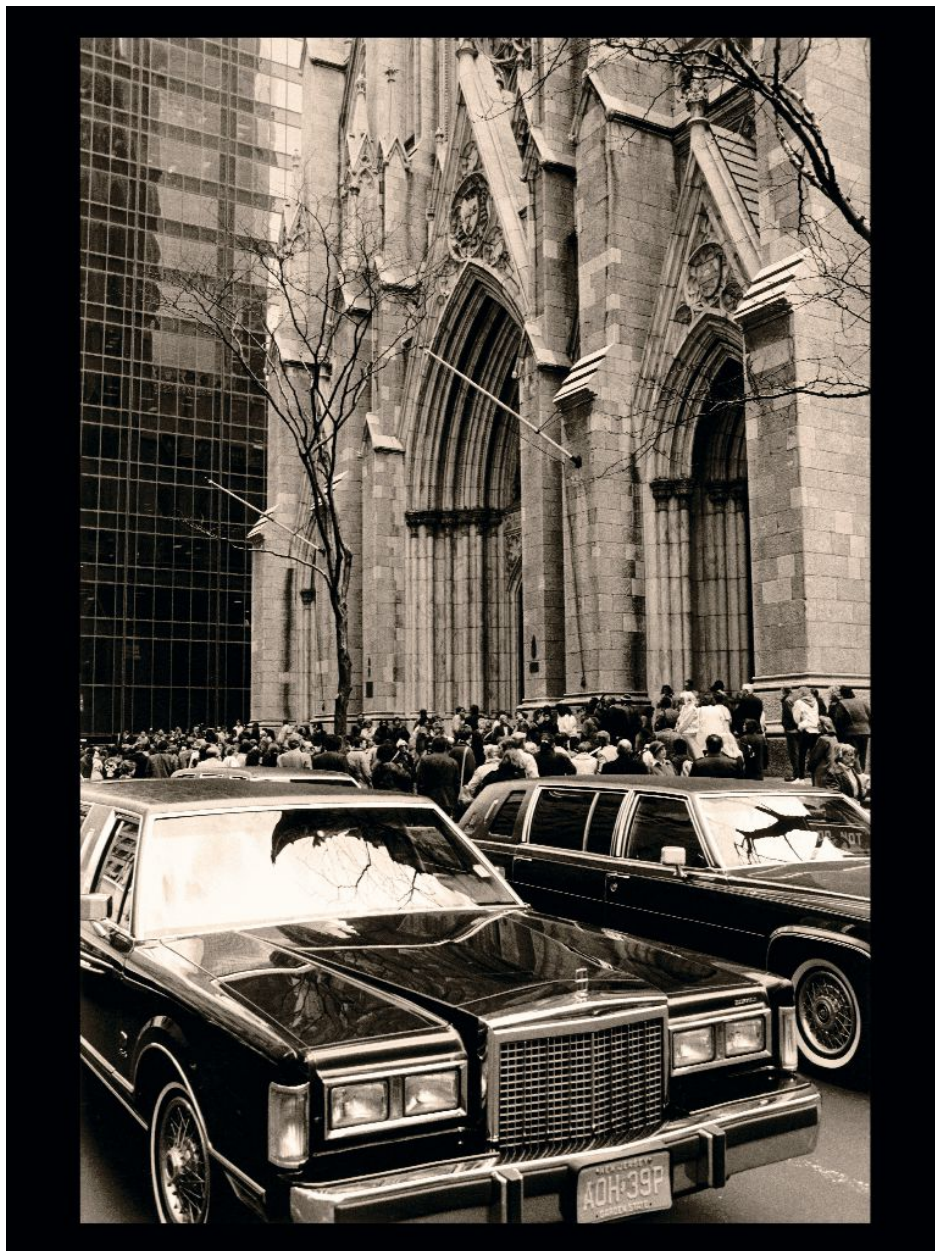

# CAVALIER GALLERIES

NEW YORK | GREENWICH | NANTUCKET | PALM BEACH

Christophe von Hohenberg, *Cathedral, Ed. 1/3*, 1987  
silver metallic print, 66 x 44 in. (167.6 x 111.8 cm)  
CVH220701