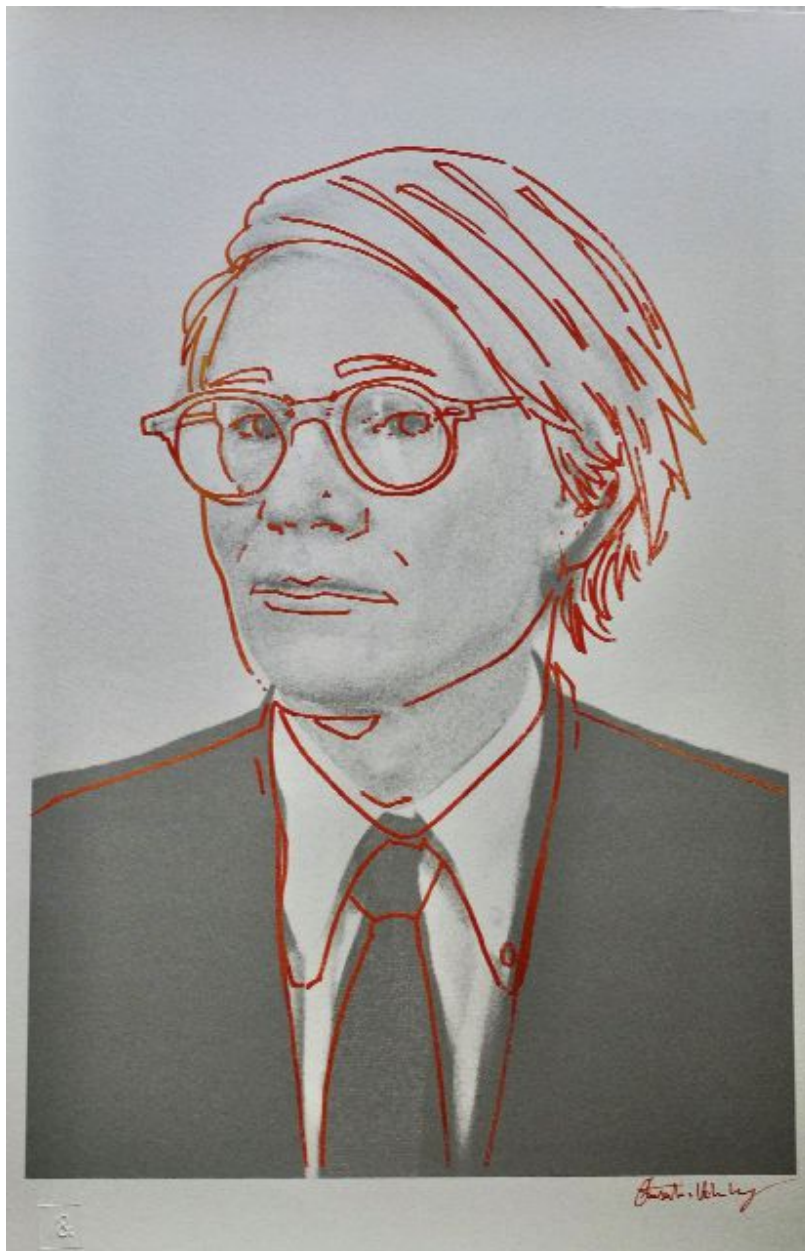

CAVALIER GALLERIES

NEW YORK | GREENWICH | NANTUCKET | PALM BEACH

Christophe von Hohenberg, *Andy Warhol*, Ed. 1/3,
1987
Serigraph on Hahnemühle inkjet paper, 24 x 20 in.
CVH220603