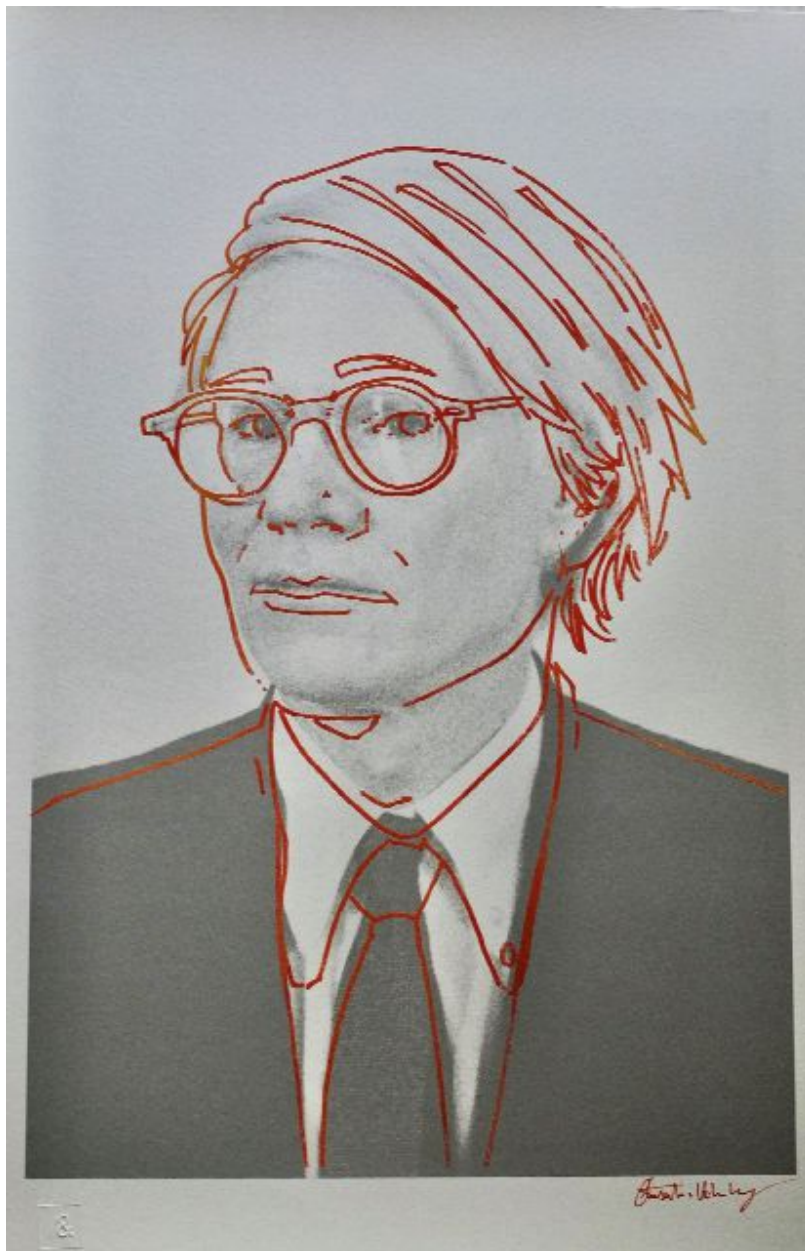

# CAVALIER GALLERIES

NEW YORK | GREENWICH | NANTUCKET | PALM BEACH

Christophe von Hohenberg, *Andy Warhol*, Ed. 1/3,  
1987  
Serigraph on Hahnemühle inkjet paper, 24 x 20 in.  
CVH220603