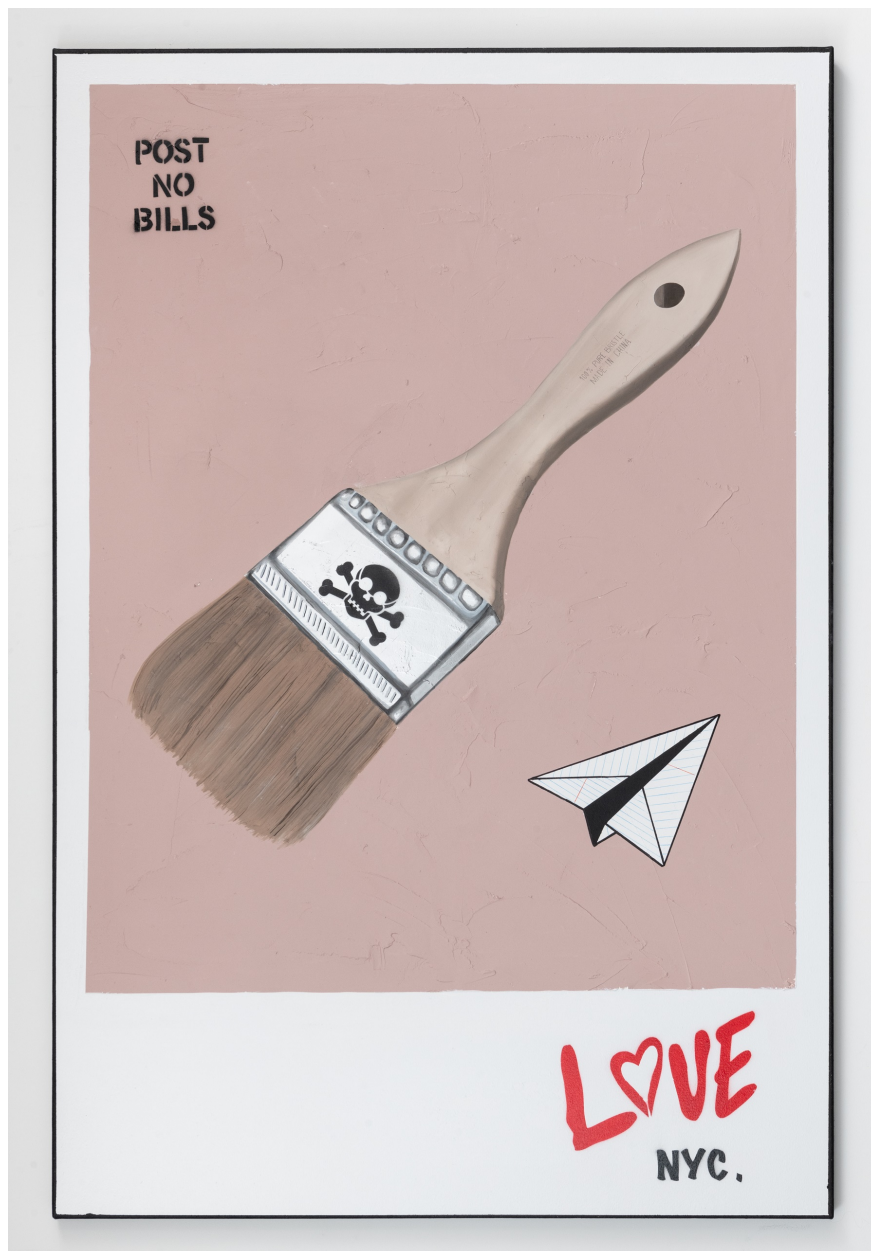

CAVALIER GALLERIES

NEWYORK | GREENWICH | NANTUCKET | PALM BEACH

Guy Stanley Philoche, *Live by the Brush or Die by the Brush*, 2022
mixed media on canvas, 72 x 48 in.
GSP220506