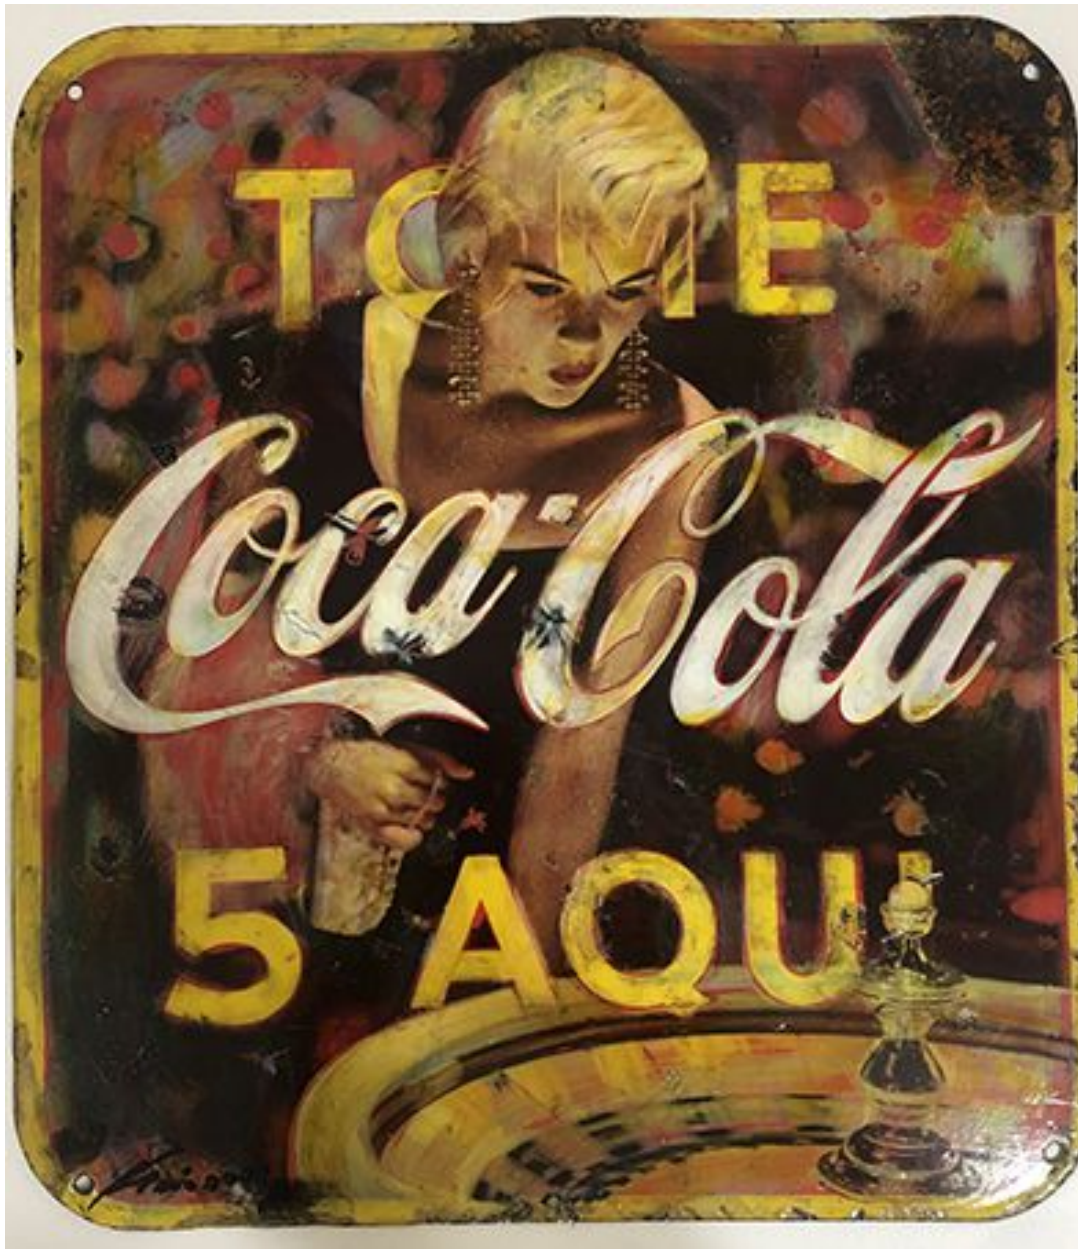

CAVALIER GALLERIES

NEW YORK | GREENWICH | NANTUCKET | PALM BEACH

Kadir López, *Jayne Mansfield*
mixed media on vintage enamel sign, 19 x 17 in.
KL220256