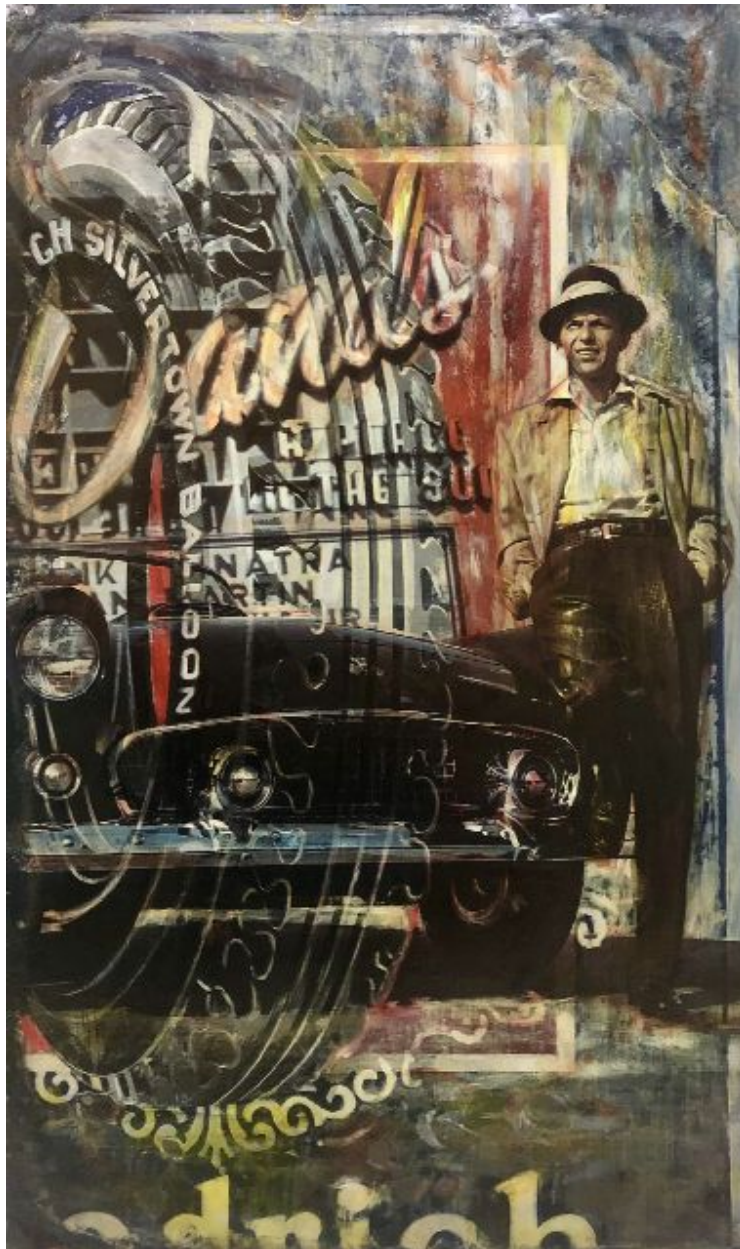

# CAVALIER GALLERIES

NEW YORK | GREENWICH | NANTUCKET | PALM BEACH

Kadir López, *Sinatra*  
mixed media on vintage enamel sign, 35 x 19 in.  
KL220254