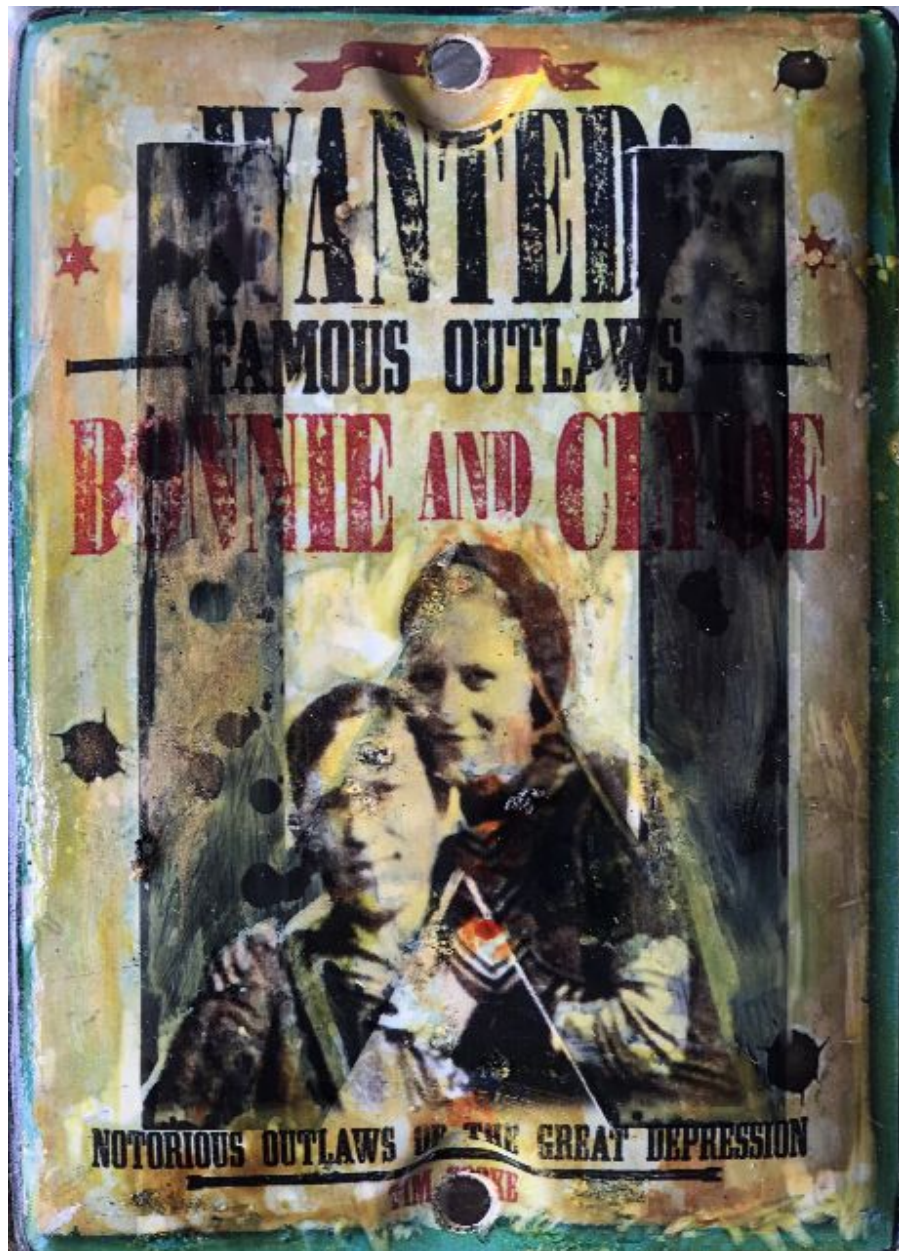

CAVALIER GALLERIES

NEW YORK | GREENWICH | NANTUCKET | PALM BEACH

Kadir López, *WANTED (Bonnie and Clyde 2)*
mixed media on vintage enamel sign, 8 x 5 1/2 in.
KL220215