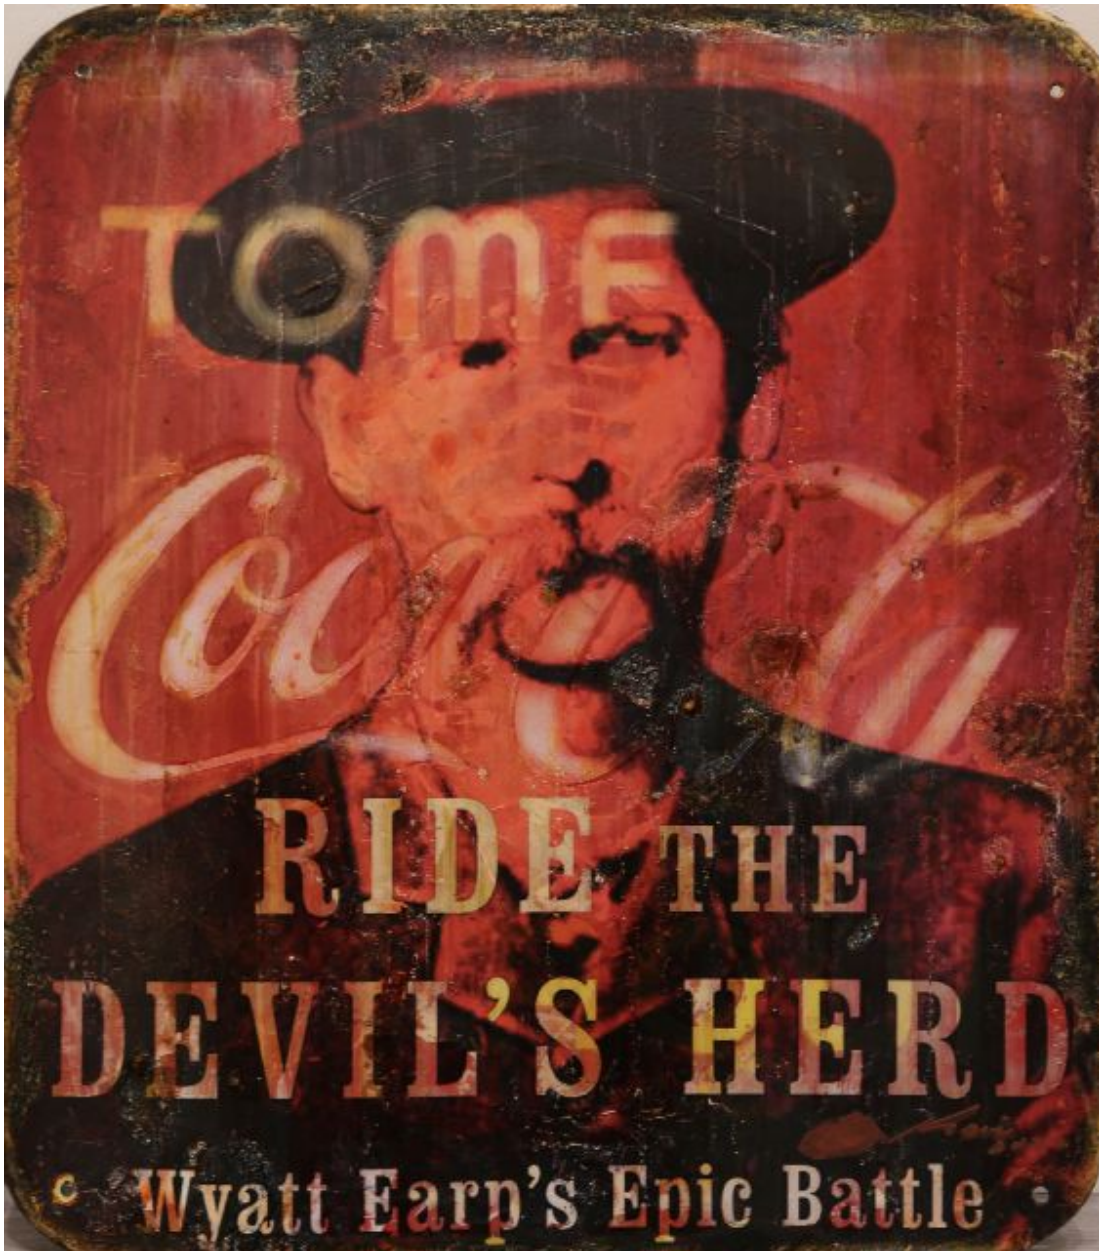

CAVALIER GALLERIES

NEW YORK | GREENWICH | NANTUCKET | PALM BEACH

Kadir López, *Wyatt Earp*
mixed media on vintage enamel sign, 17 x 16 in.
KL220210