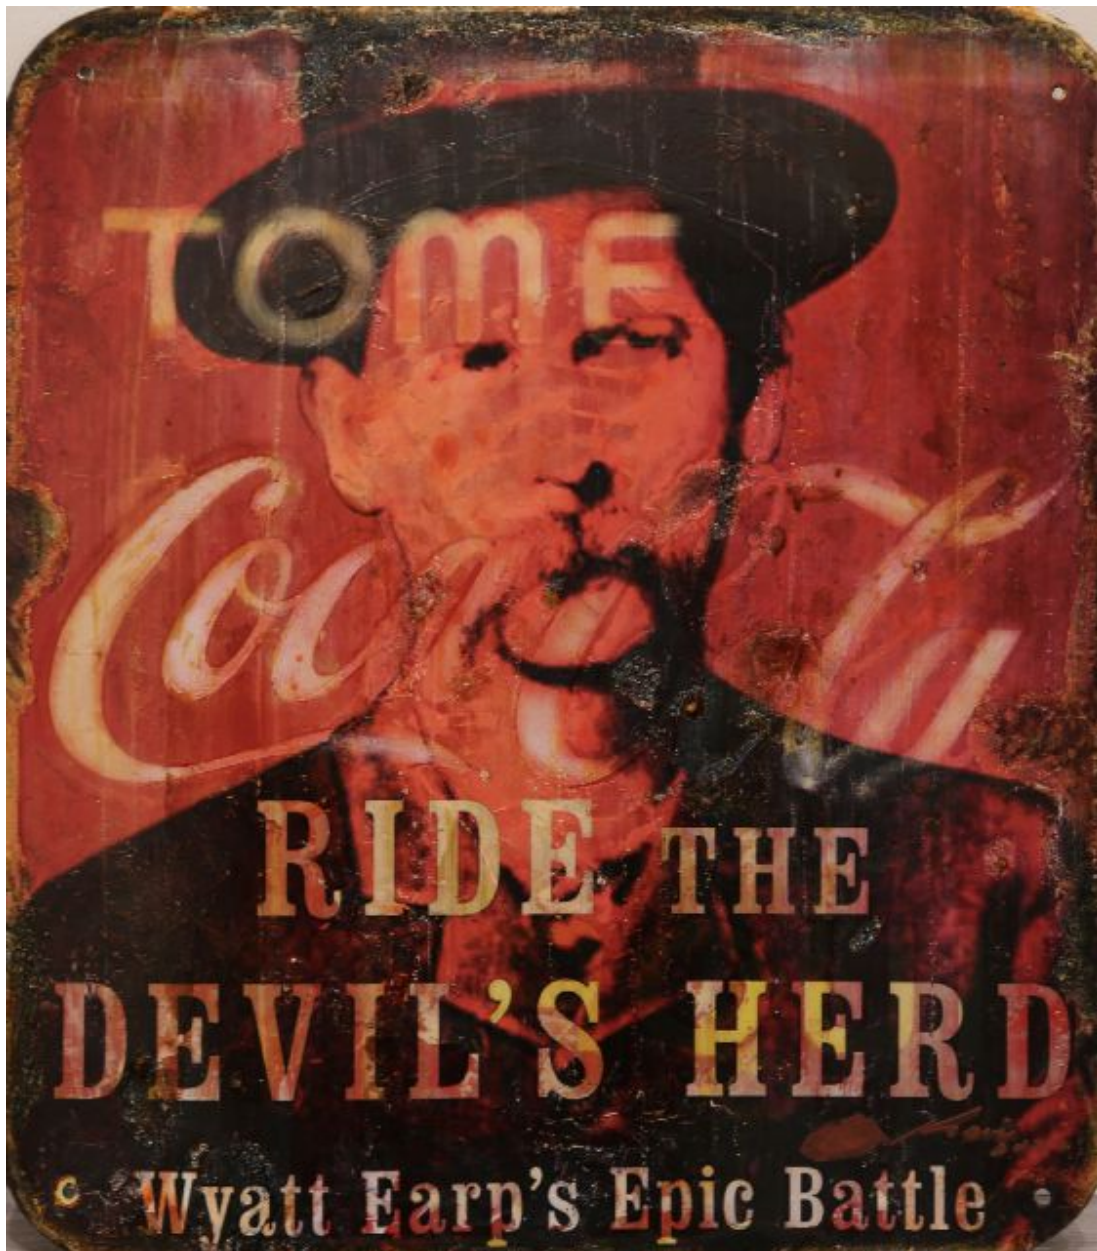

CAVALIER GALLERIES

NEW YORK | GREENWICH | NANTUCKET | PALM BEACH

Kadir López, *Wyatt Earp*
mixed media on vintage enamel sign, 17 x 16 in.
KL220210