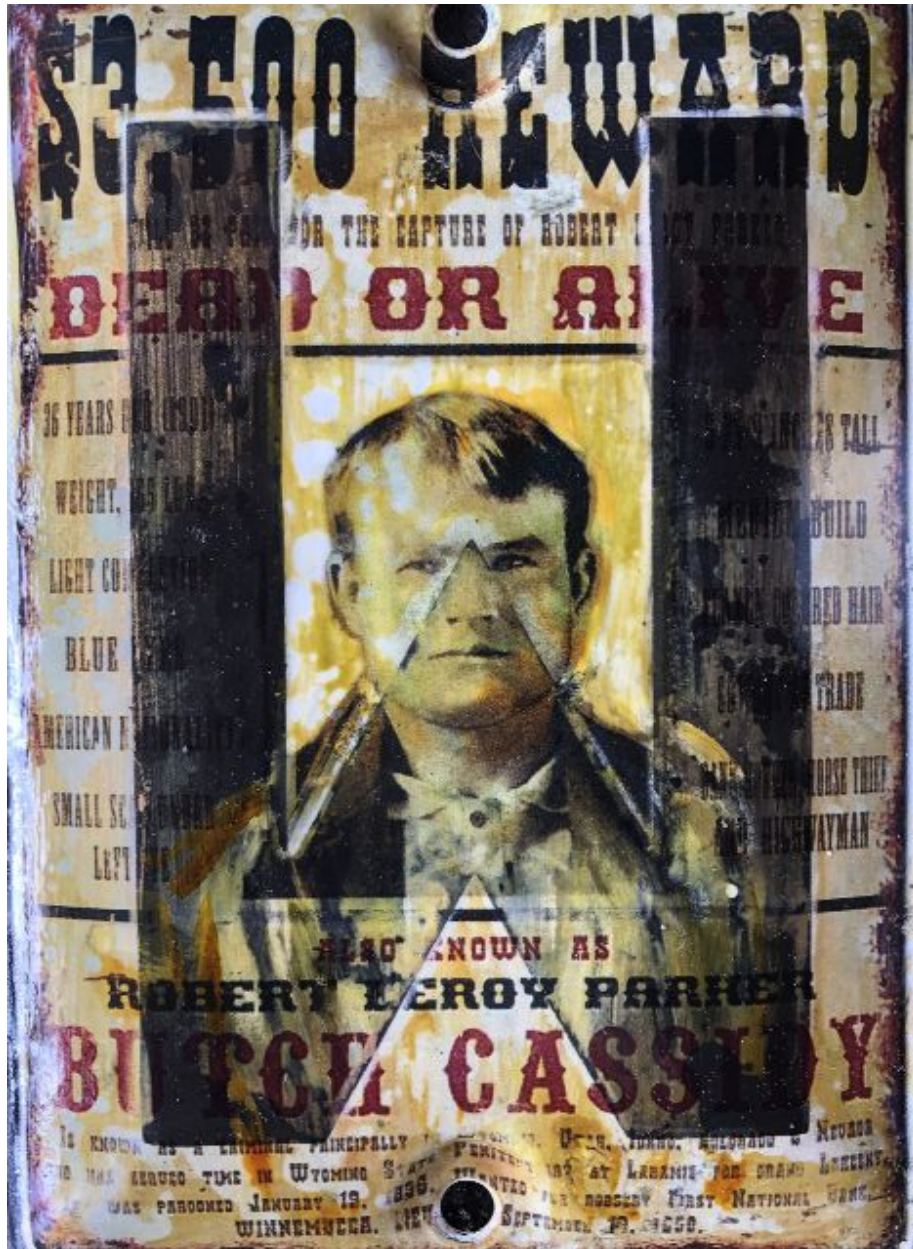

CAVALIER GALLERIES

NEWYORK | GREENWICH | NANTUCKET | PALM BEACH

Kadir López, *WANTED (Butch Cassidy)*
mixed media on vintage enamel sign, 8 x 5 1/2 in.
KL220239