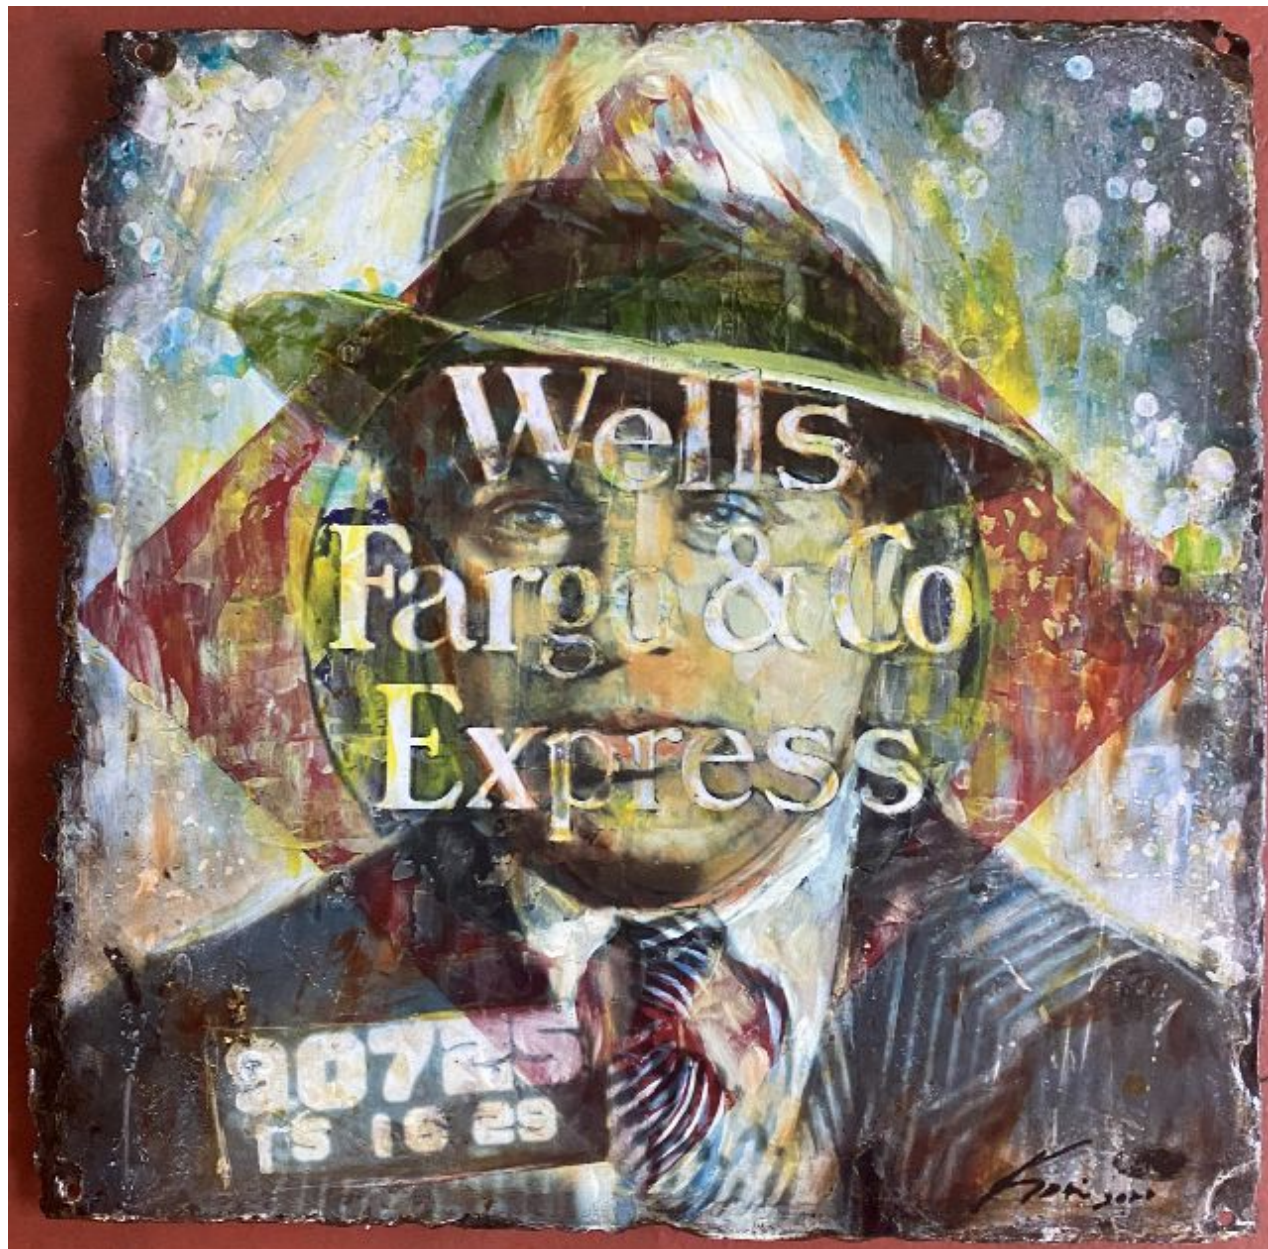

# CAVALIER GALLERIES

NEW YORK | GREENWICH | NANTUCKET | PALM BEACH

Kadir López, *Al Capone*

mixed media on vintage enamel sign, 20 x 22 in. (50.8 x 55.9 cm)

KL220202