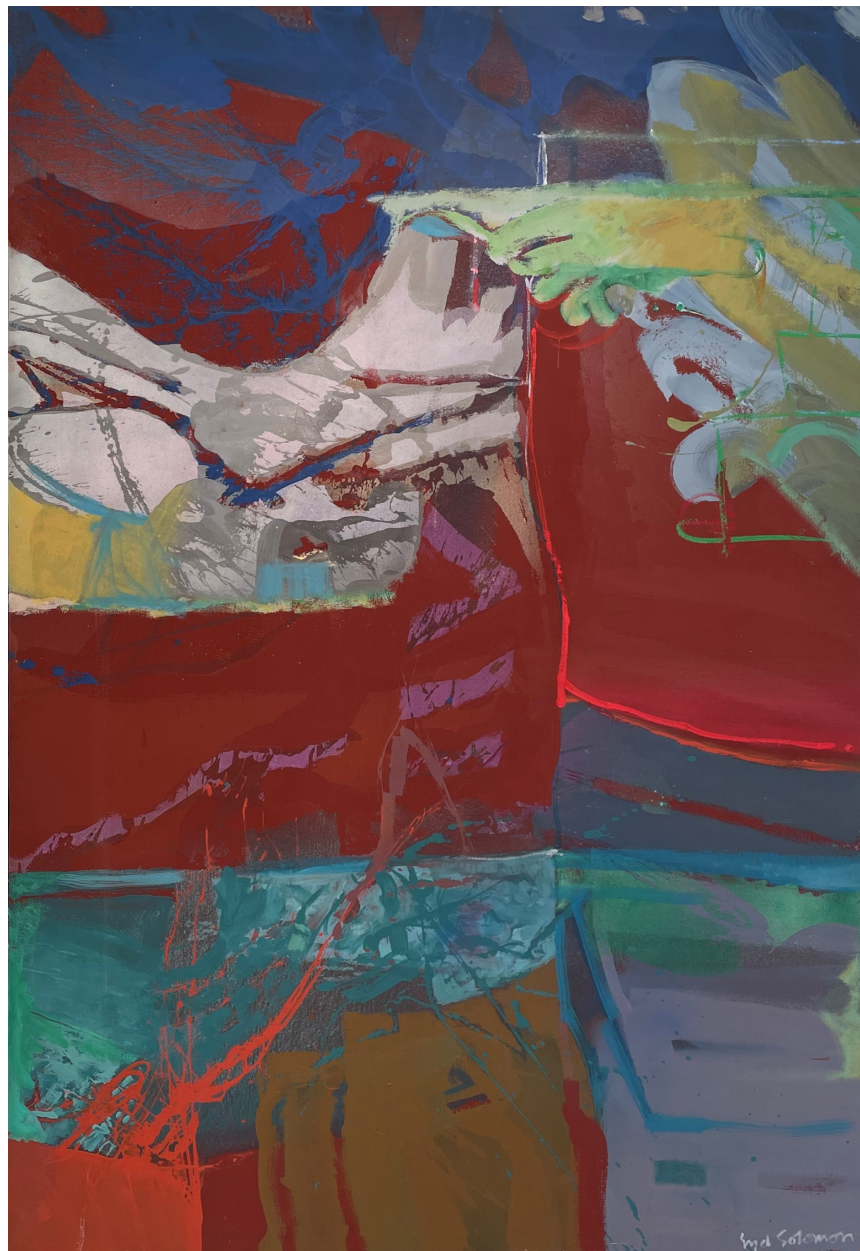

CAVALIER GALLERIES

NEW YORK | GREENWICH | NANTUCKET | PALM BEACH

Syd Solomon, *Voyager*, 1986
Acrylic and aerosol enamel on canvas, 74 x 50 in. (188 x
127 cm)
SOL-00209