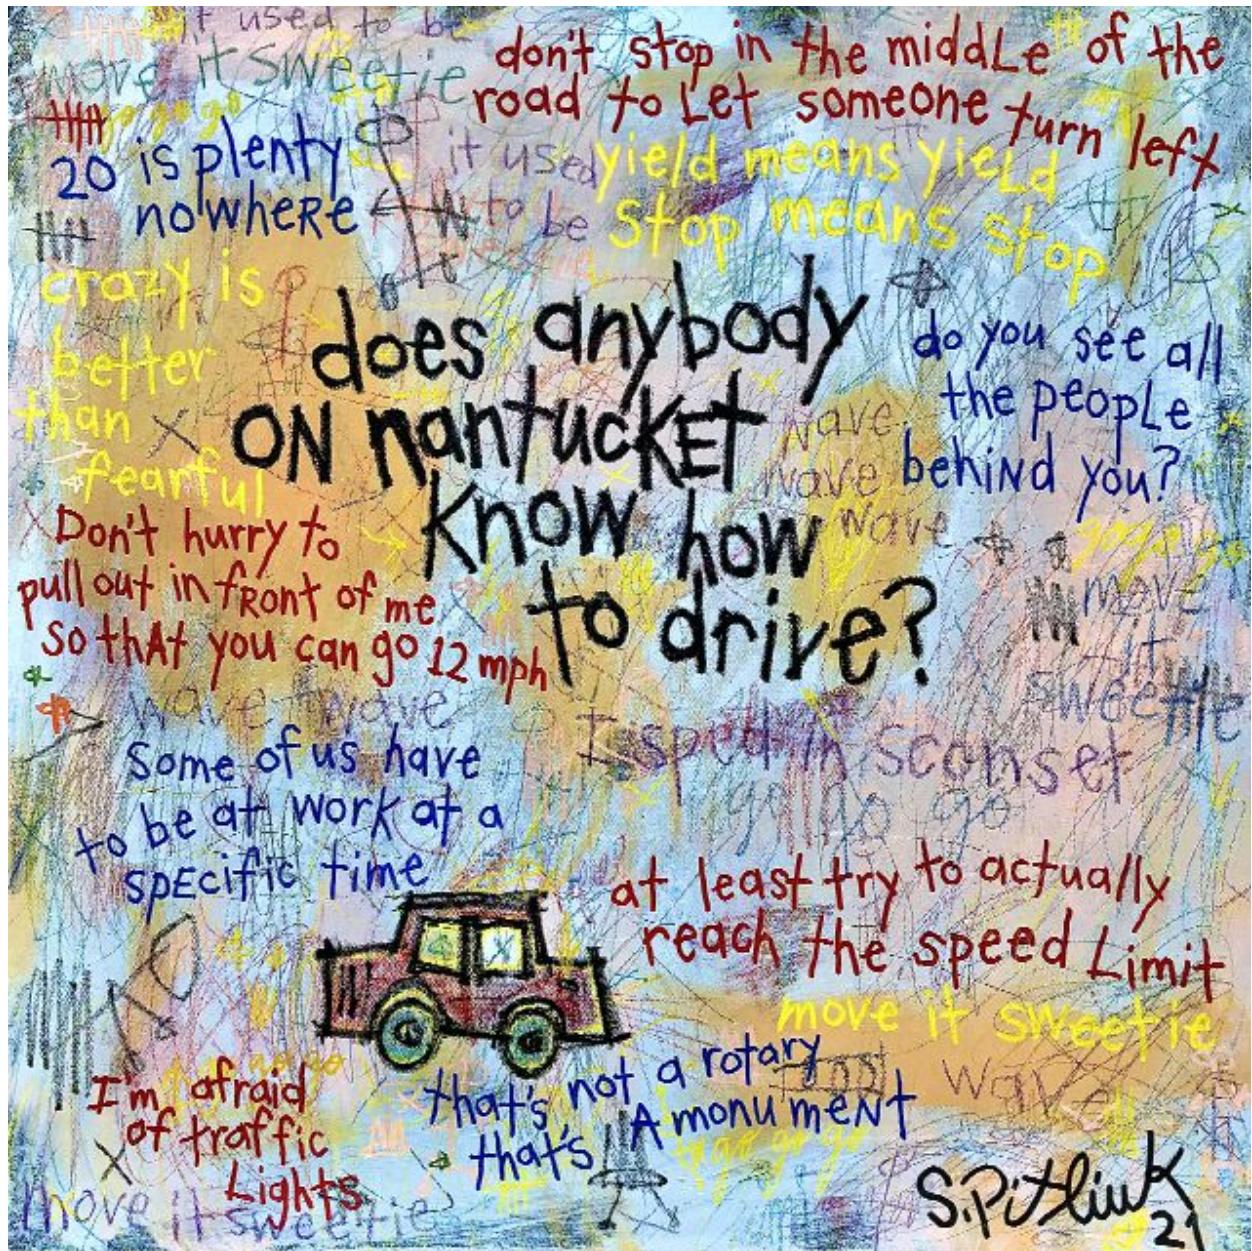

CAVALIER GALLERIES

NEW YORK | GREENWICH | NANTUCKET | PALM BEACH

Stephen Pitliuk, *does anybody on Nantucket know how to drive?*, 2021
mixed media on canvas, 30 x 30 in. (76.2 x 76.2 cm)
SP210801