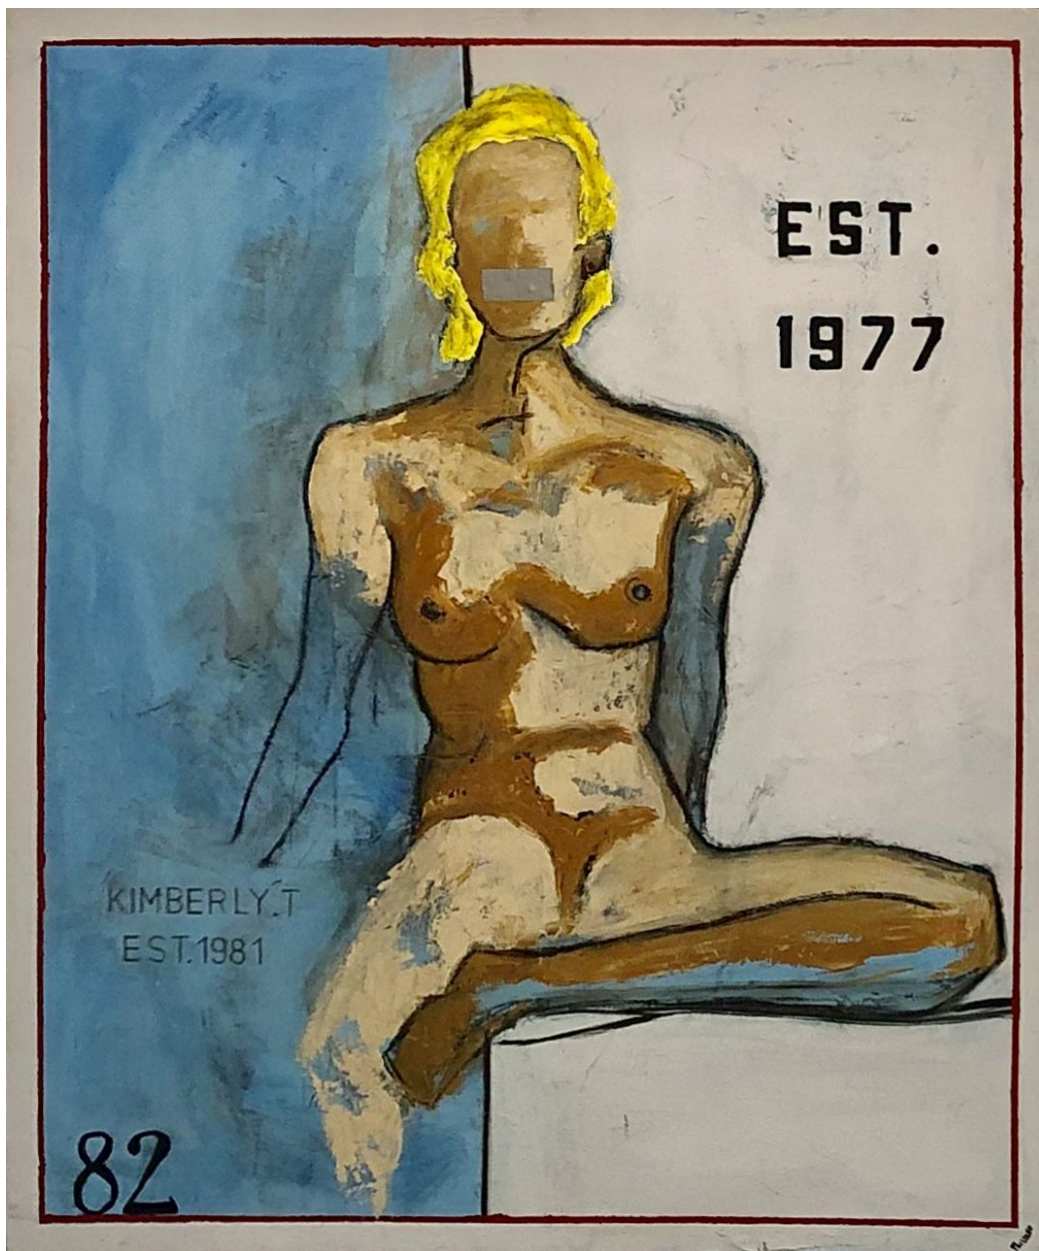

# CAVALIER GALLERIES

NEW YORK | GREENWICH | NANTUCKET | PALM BEACH

Guy Stanley Philoche, *Kimberly*  
mixed media on canvas, 72 x 60 in. (182.9 x 152.4 cm)  
GSP210210