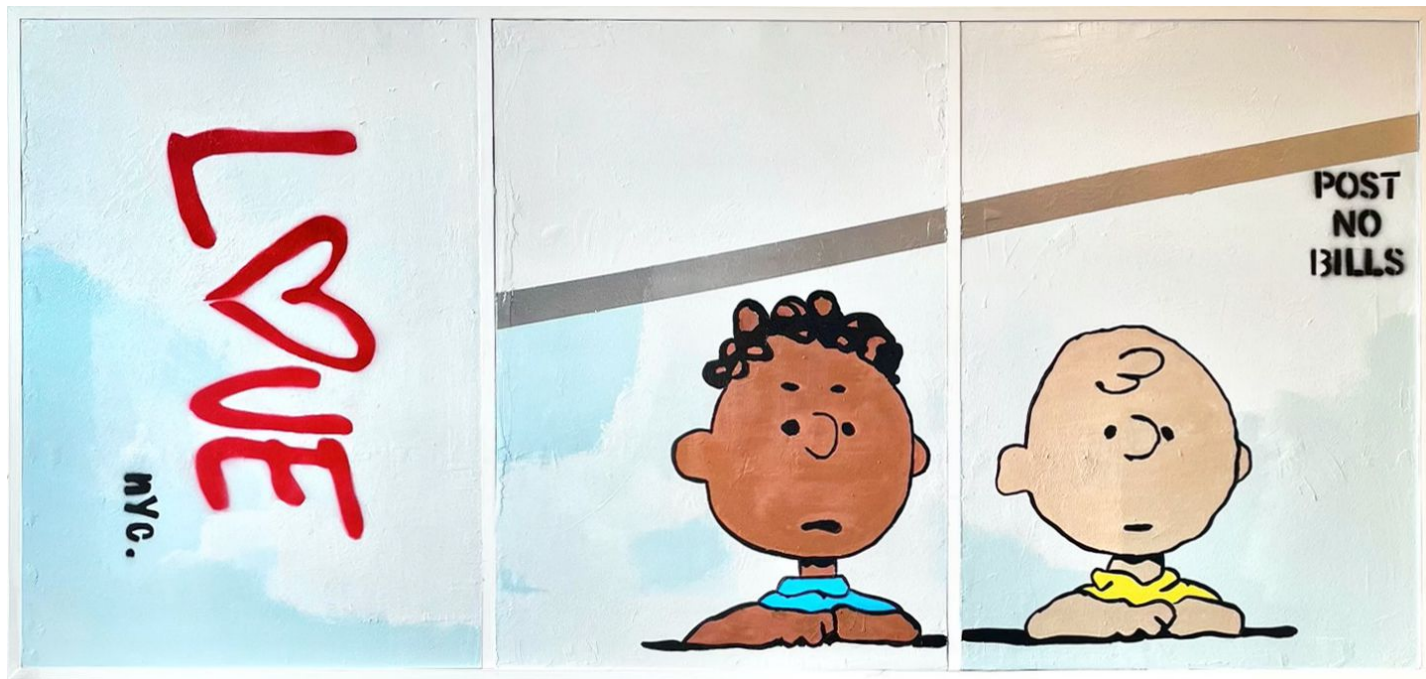

CAVALIER GALLERIES

NEW YORK | GREENWICH | NANTUCKET | PALM BEACH

Guy Stanley Philoche, *Love, Franklin & Charlie Brown*, 2021
mixed media on board, 37 x 78 in. (94 x 198.1 cm)
GSP210202