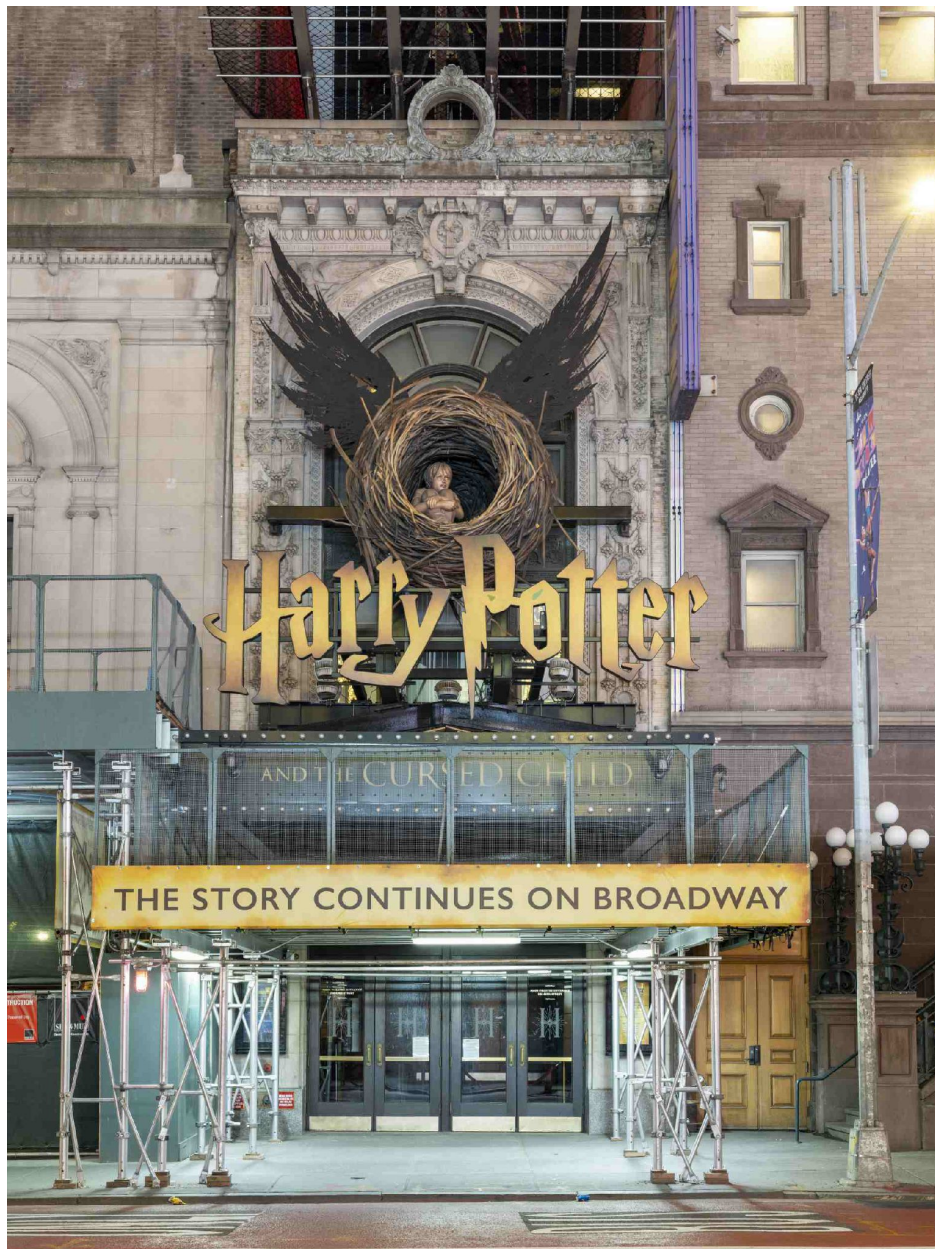

CAVALIER GALLERIES

NEWYORK | GREENWICH | NANTUCKET | PALM BEACH

Mark S. Kornbluth, *Lyric on 42nd, Ed. of 10*, 2020
Dye sublimated on aluminum, 32 x 24 in. (61 x 61 cm)