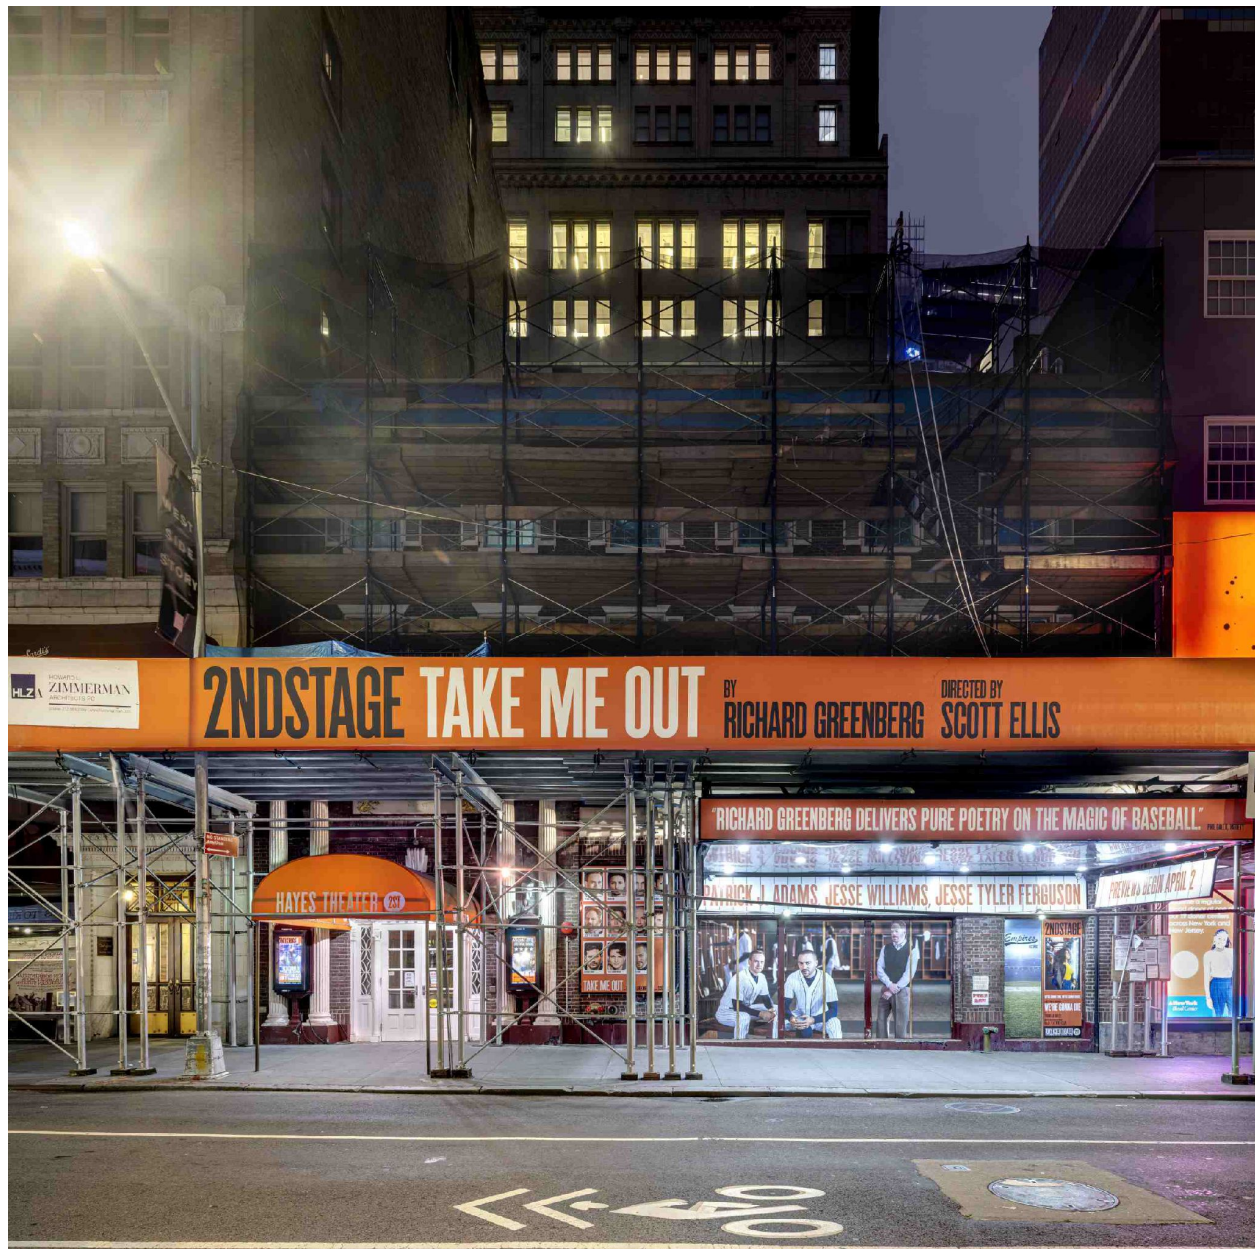

# CAVALIER GALLERIES

NEW YORK | GREENWICH | NANTUCKET | PALM BEACH

Mark S. Kornbluth, *Hayes, Ed. of 10*, 2020  
Dye sublimated on aluminum, 36 x 36 in. (91.4 x 91.4 cm)