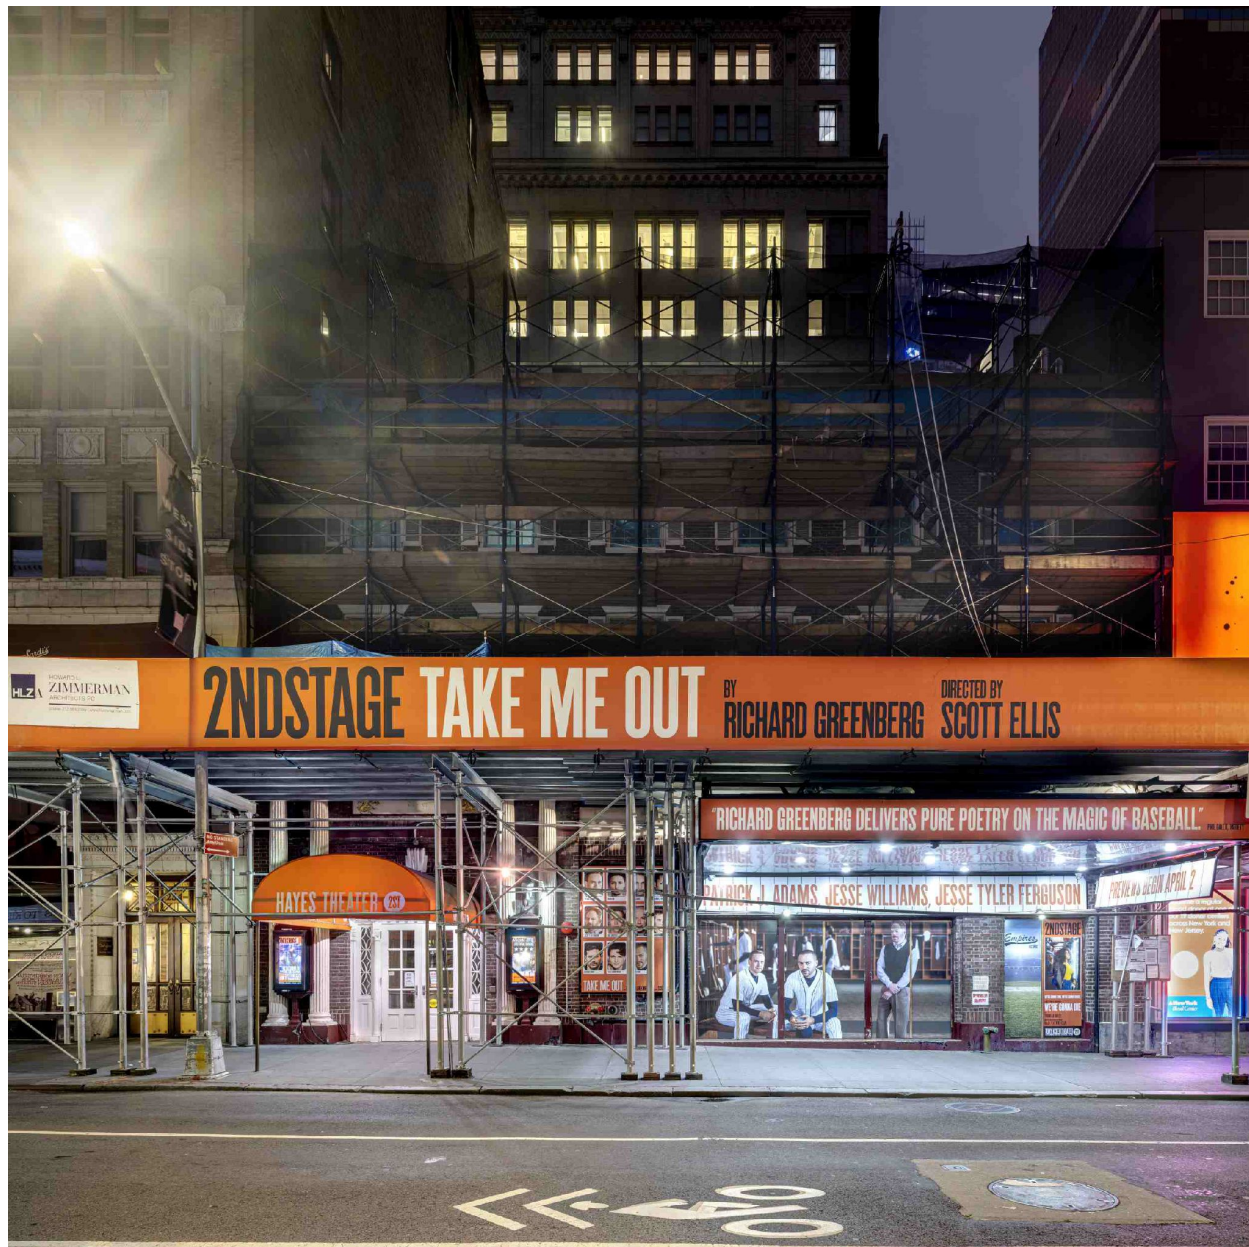

CAVALIER GALLERIES

NEW YORK | GREENWICH | NANTUCKET | PALM BEACH

Mark S. Kornbluth, *Hayes, Ed. of 10*, 2020
Dye sublimated on aluminum, 36 x 36 in. (91.4 x 91.4 cm)