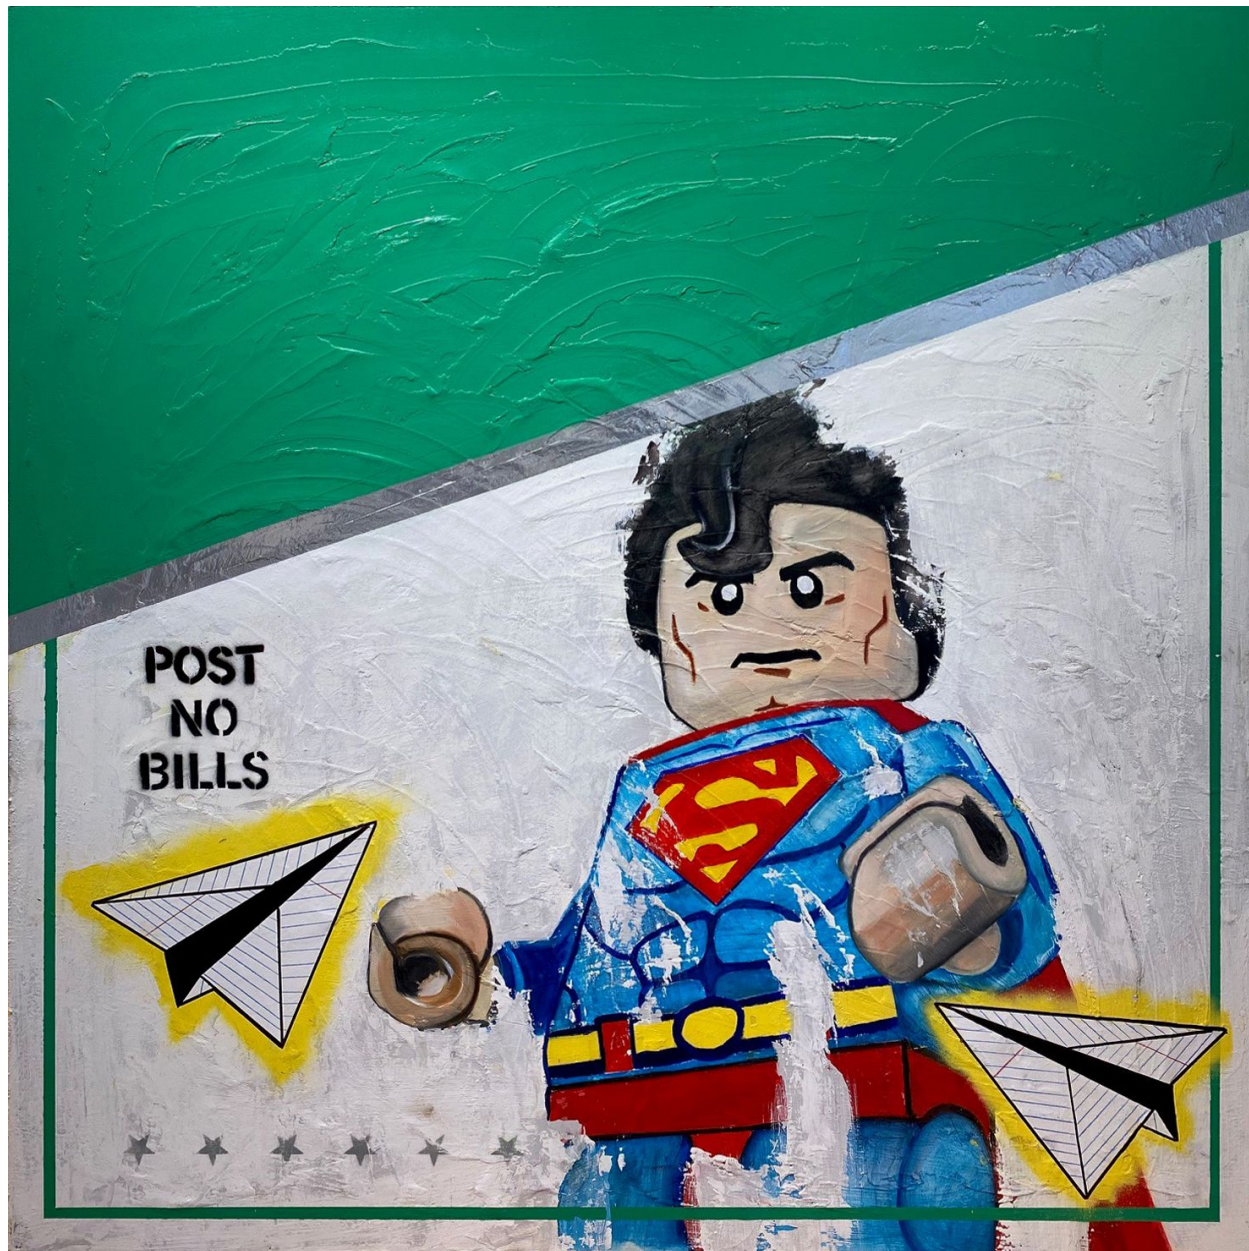

# CAVALIER GALLERIES

NEW YORK | GREENWICH | NANTUCKET | PALM BEACH

Guy Stanley Philoche, *LEGO Superman*, 2020  
mixed media on board, 48 x 48 in. (121.9 x 121.9 cm)  
GSP200506