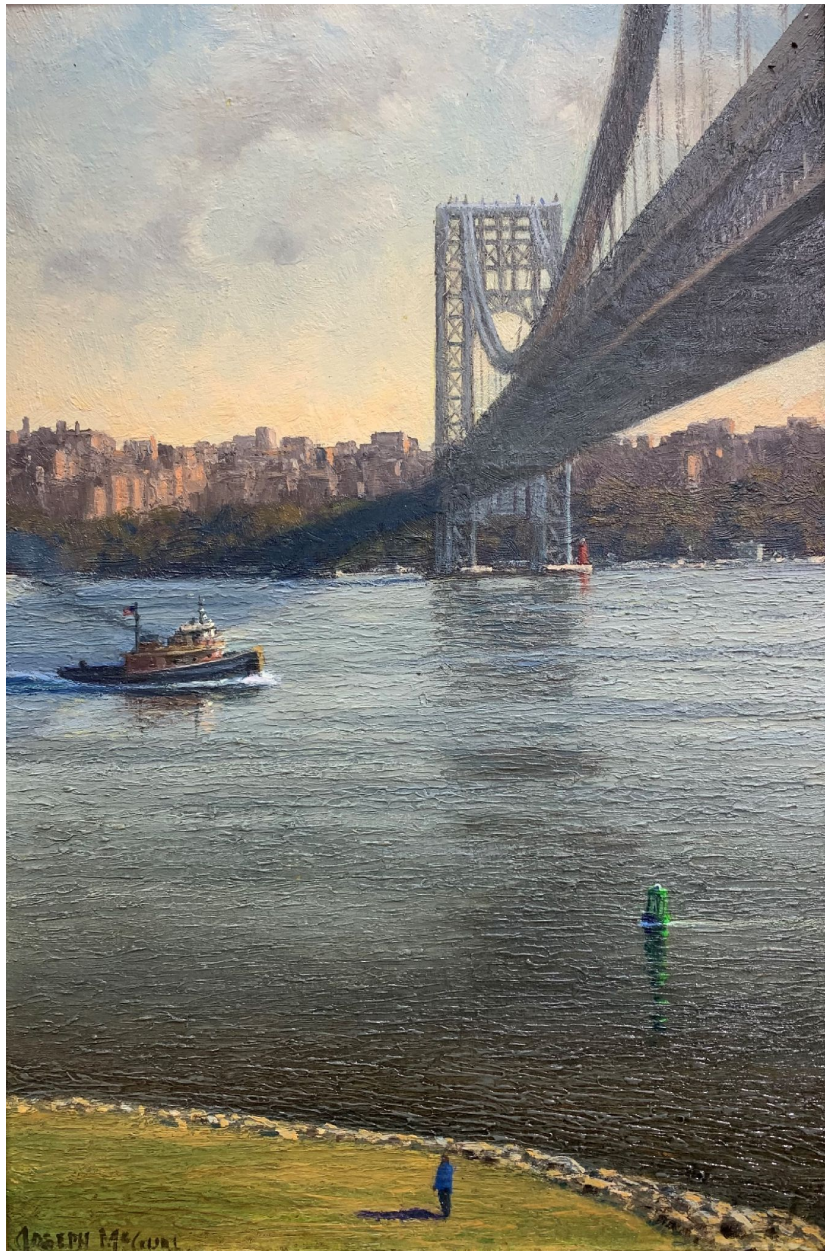

# CAVALIER GALLERIES

NEW YORK | GREENWICH | NANTUCKET | PALM BEACH

Joseph McGurl, *Pathways*, 2020  
oil on panel, 8 1/2 x 12 1/2 in. (21.6 x 31.8 cm)  
JM200309