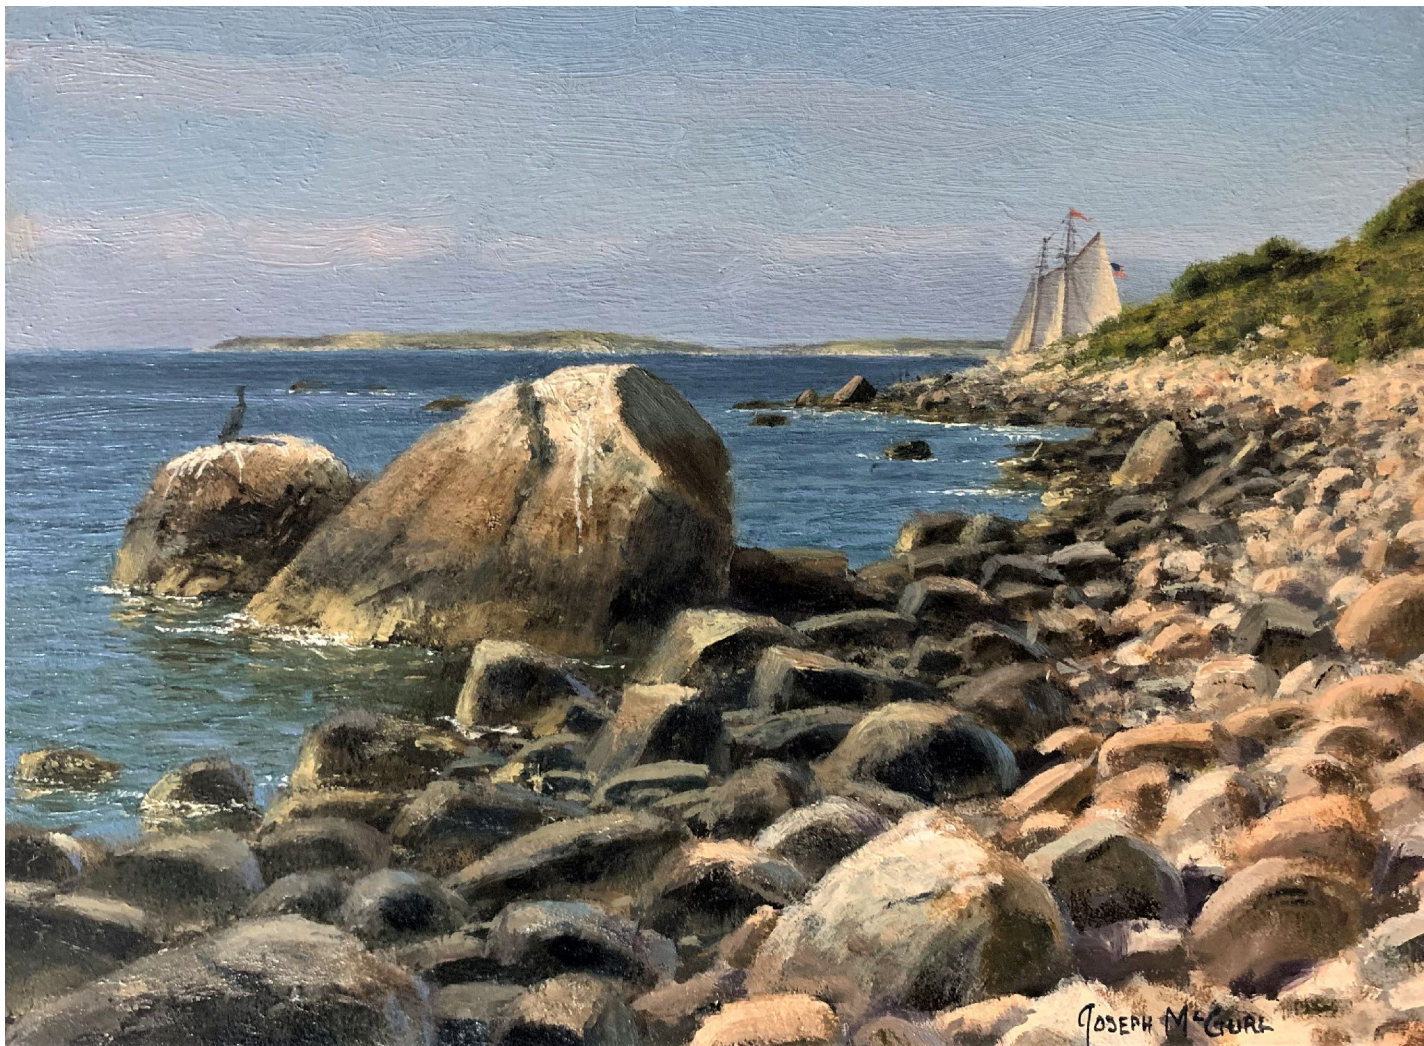

# CAVALIER GALLERIES

NEW YORK | GREENWICH | NANTUCKET | PALM BEACH

Joseph McGurl, *Field Study, Rocky Shoreline on the Elizabeth Islands*, 2020  
oil on linen panel  
JM200303