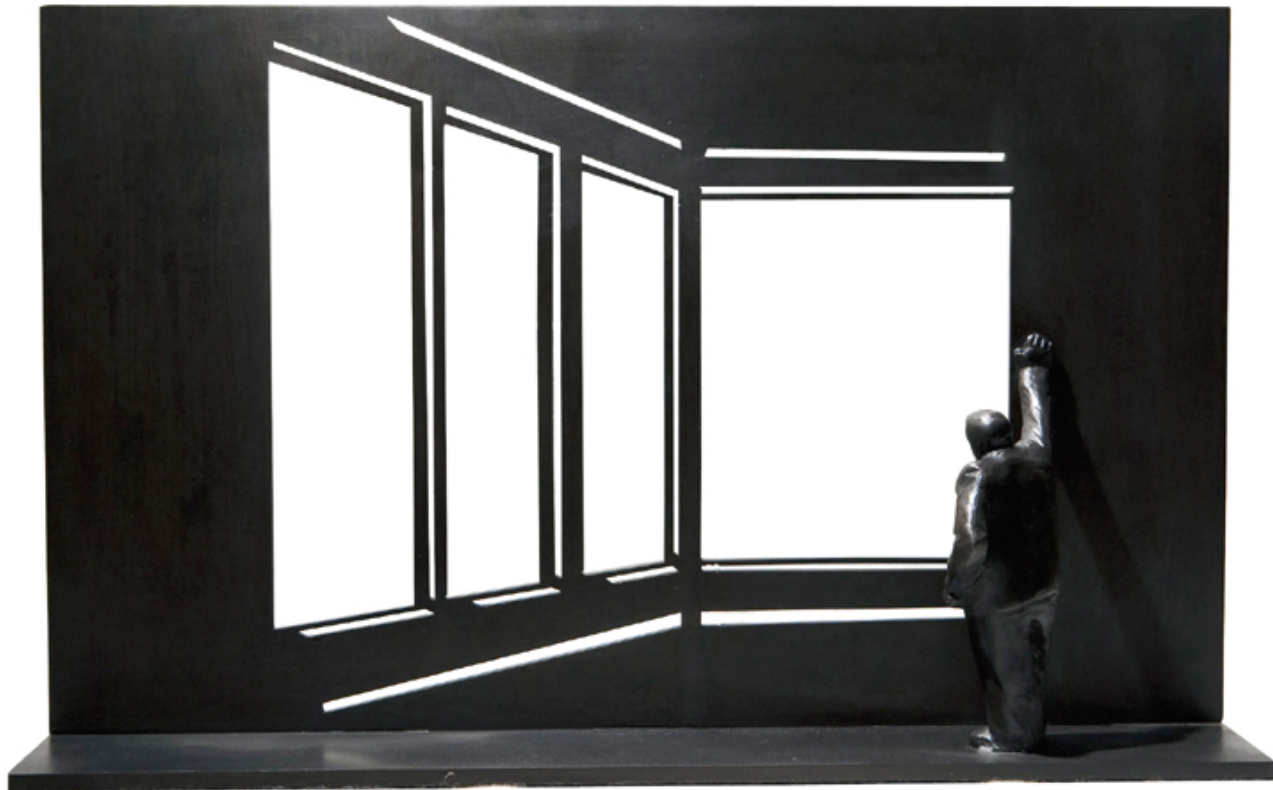

CAVALIER GALLERIES

NEW YORK | GREENWICH | NANTUCKET | PALM BEACH

Jim Rennert, *Point of View*, AP

bronze and steel, 11 1/4 x 18 1/4 x 4 1/4 in. (28.6 x 46.4 x 10.8 cm)