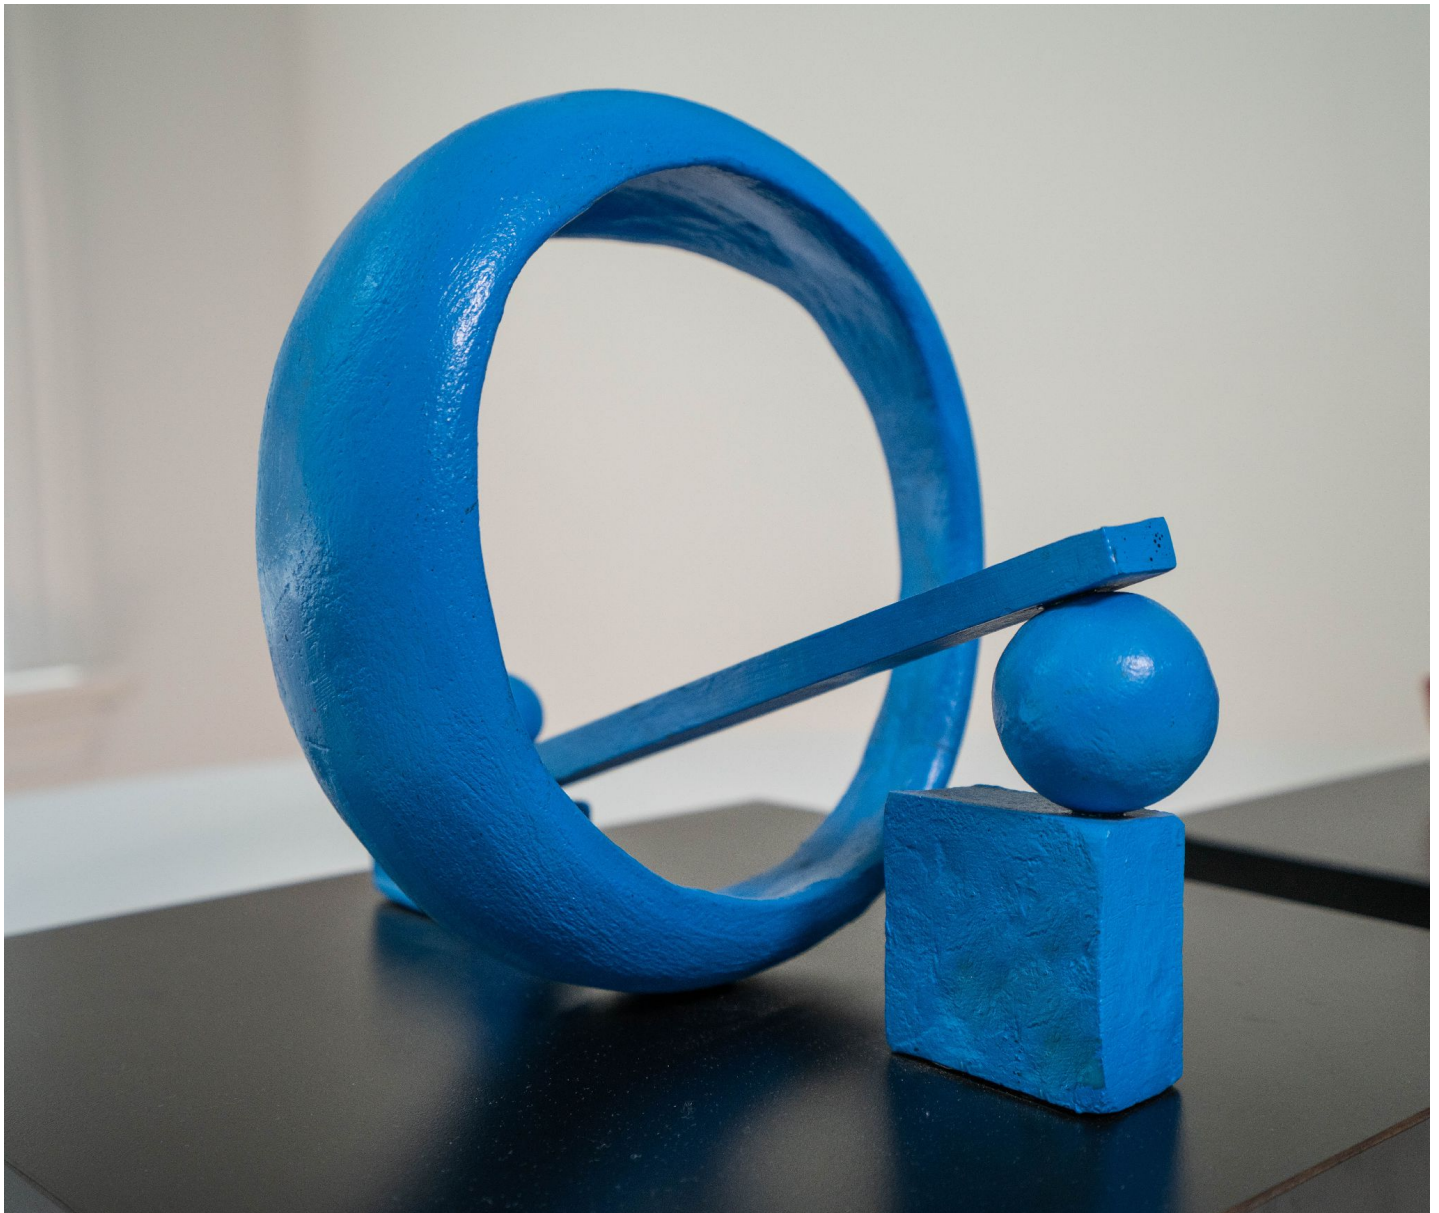

CAVALIER GALLERIES

NEW YORK | GREENWICH | NANTUCKET | PALM BEACH

Steven Simmons, *Blue Abstract*

aluminum

SS200221