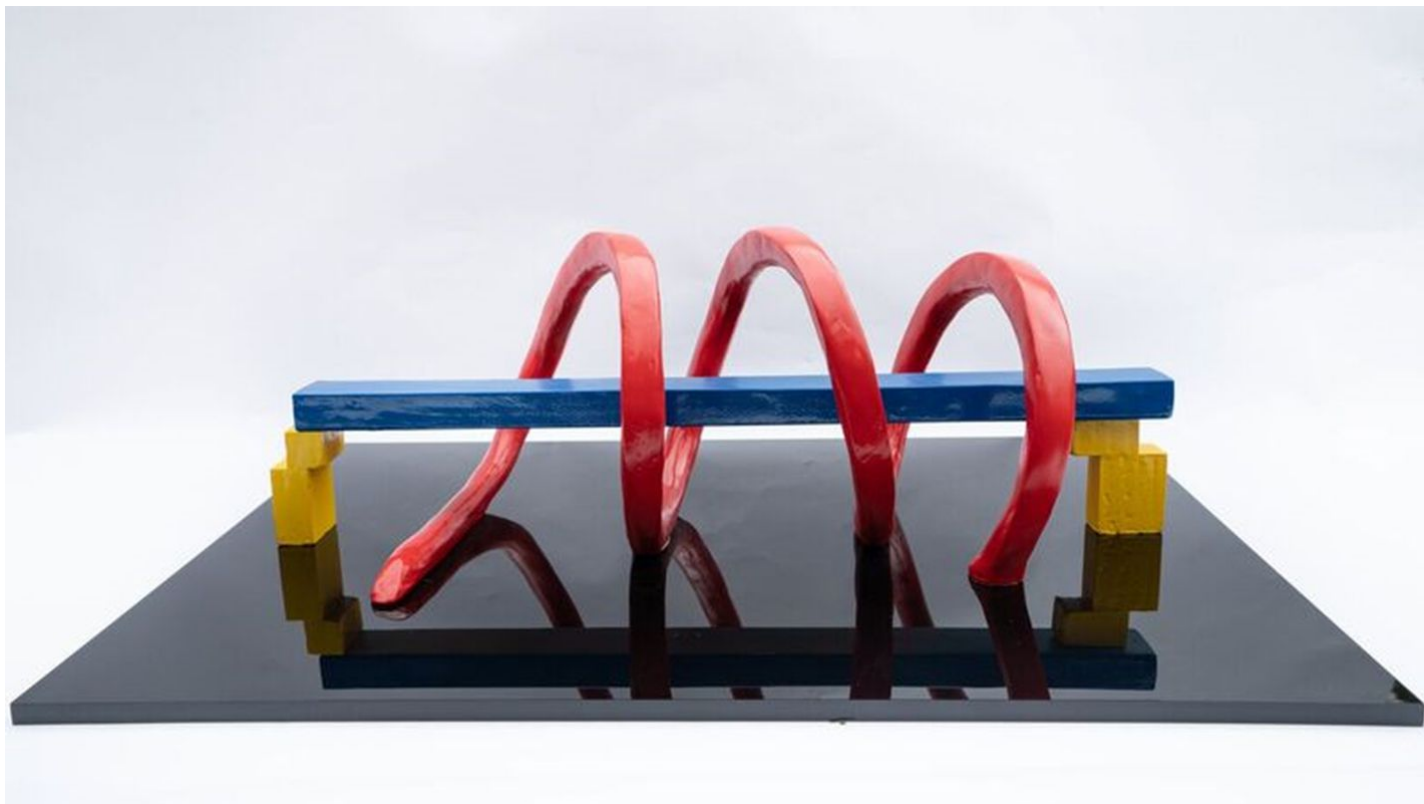

CAVALIER GALLERIES

NEW YORK | GREENWICH | NANTUCKET | PALM BEACH

Steven Simmons, *Spiraling Red*
bronze, 8 1/2 x 27 x 18 in. (21.6 x 68.6 x 45.7 cm)
SS200215