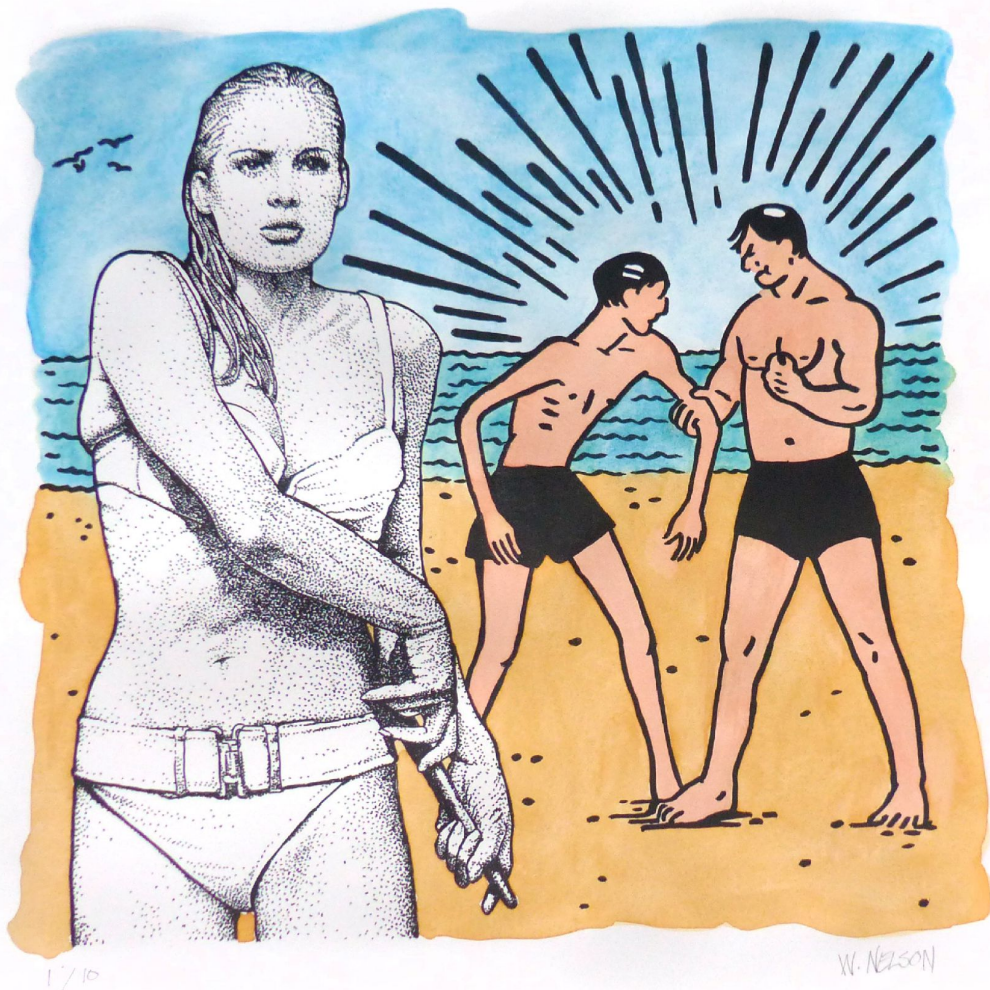

CAVALIER GALLERIES

NEWYORK | GREENWICH | NANTUCKET | PALM BEACH

William Nelson, *Ursula and the Bully*, 2019
lithograph with watercolor, 22 1/2 x 22 1/4 in. (57.1 x 56.5 cm)