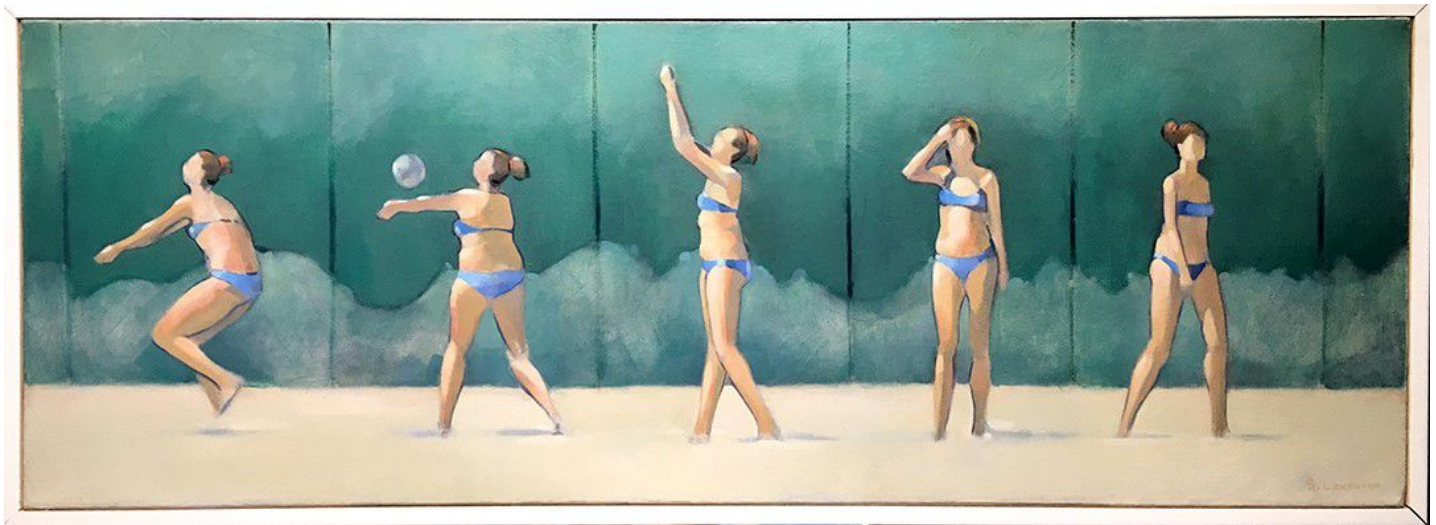

CAVALIER GALLERIES

NEW YORK | GREENWICH | NANTUCKET | PALM BEACH

Simon Levenson, *Out*, 2019
oil on canvas, 14 x 40 in. (35.6 x 101.6 cm)
SL191101