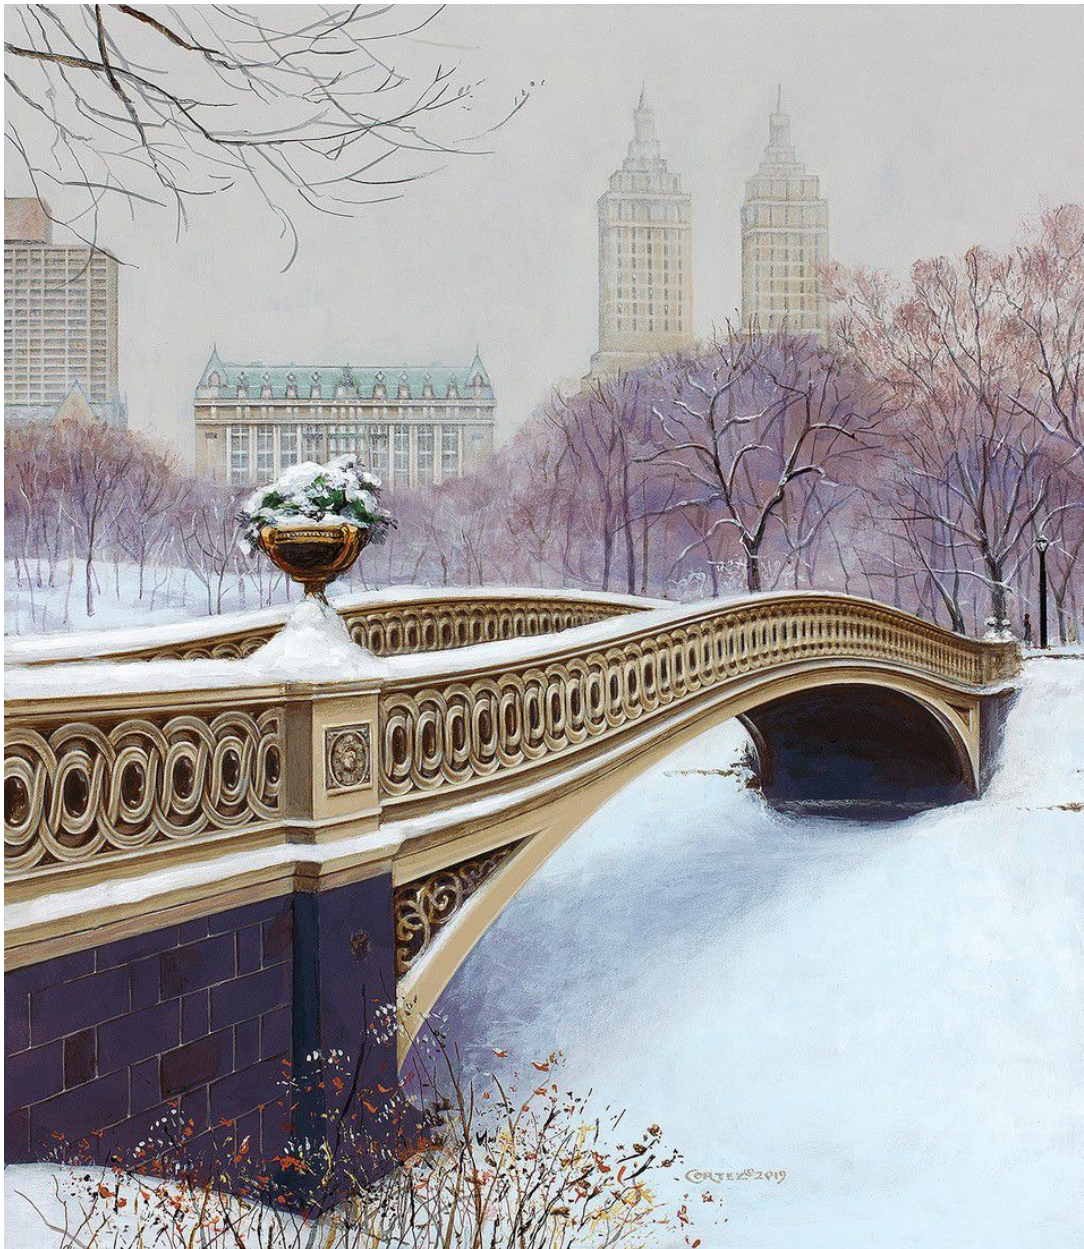

# CAVALIER GALLERIES

NEW YORK | GREENWICH | NANTUCKET | PALM BEACH

Jenness Cortez, *The Bow Bridge in Winter*, 2019  
acrylic on mahogany panel, 15 x 13 in. (38.1 x 33 cm)  
JC191107