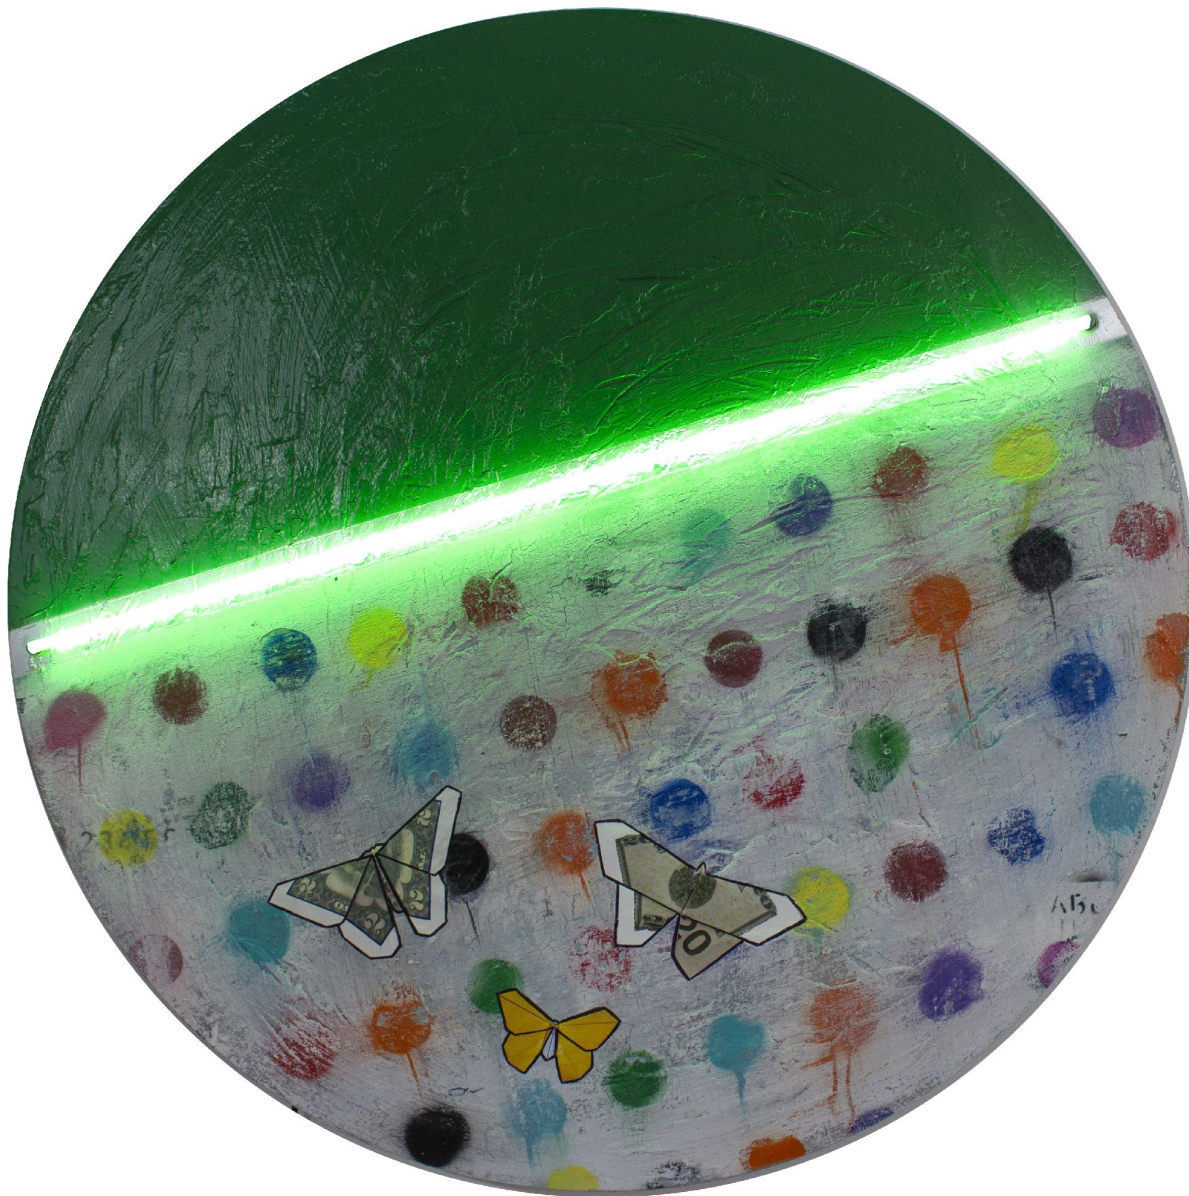

CAVALIER GALLERIES

NEW YORK | GREENWICH | NANTUCKET | PALM BEACH

Guy Stanley Philoche, *Neon Green*, 2019
mixed media on canvas with neon light, 48 in. (121.9 cm)
GSP191004