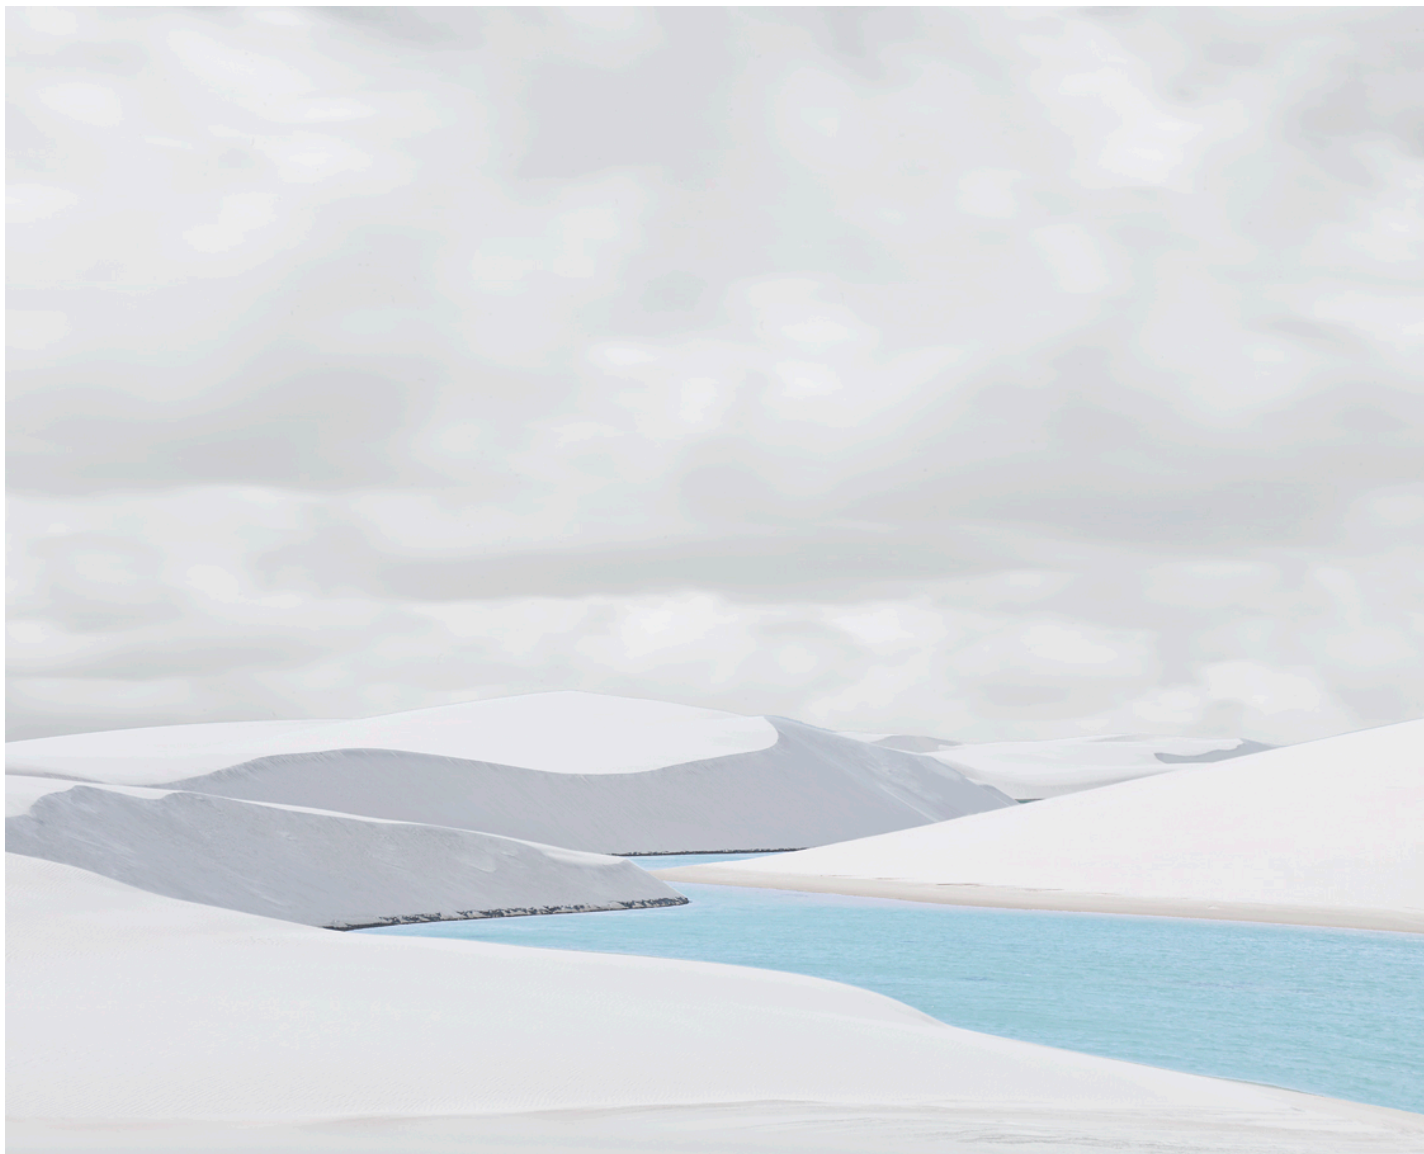

# CAVALIER GALLERIES

NEWYORK | GREENWICH | NANTUCKET | PALM BEACH

David Burdeny, *Rio Azule II, Lencois, Maranhenses*, 2013  
archival pigment print, 21h x 26w in