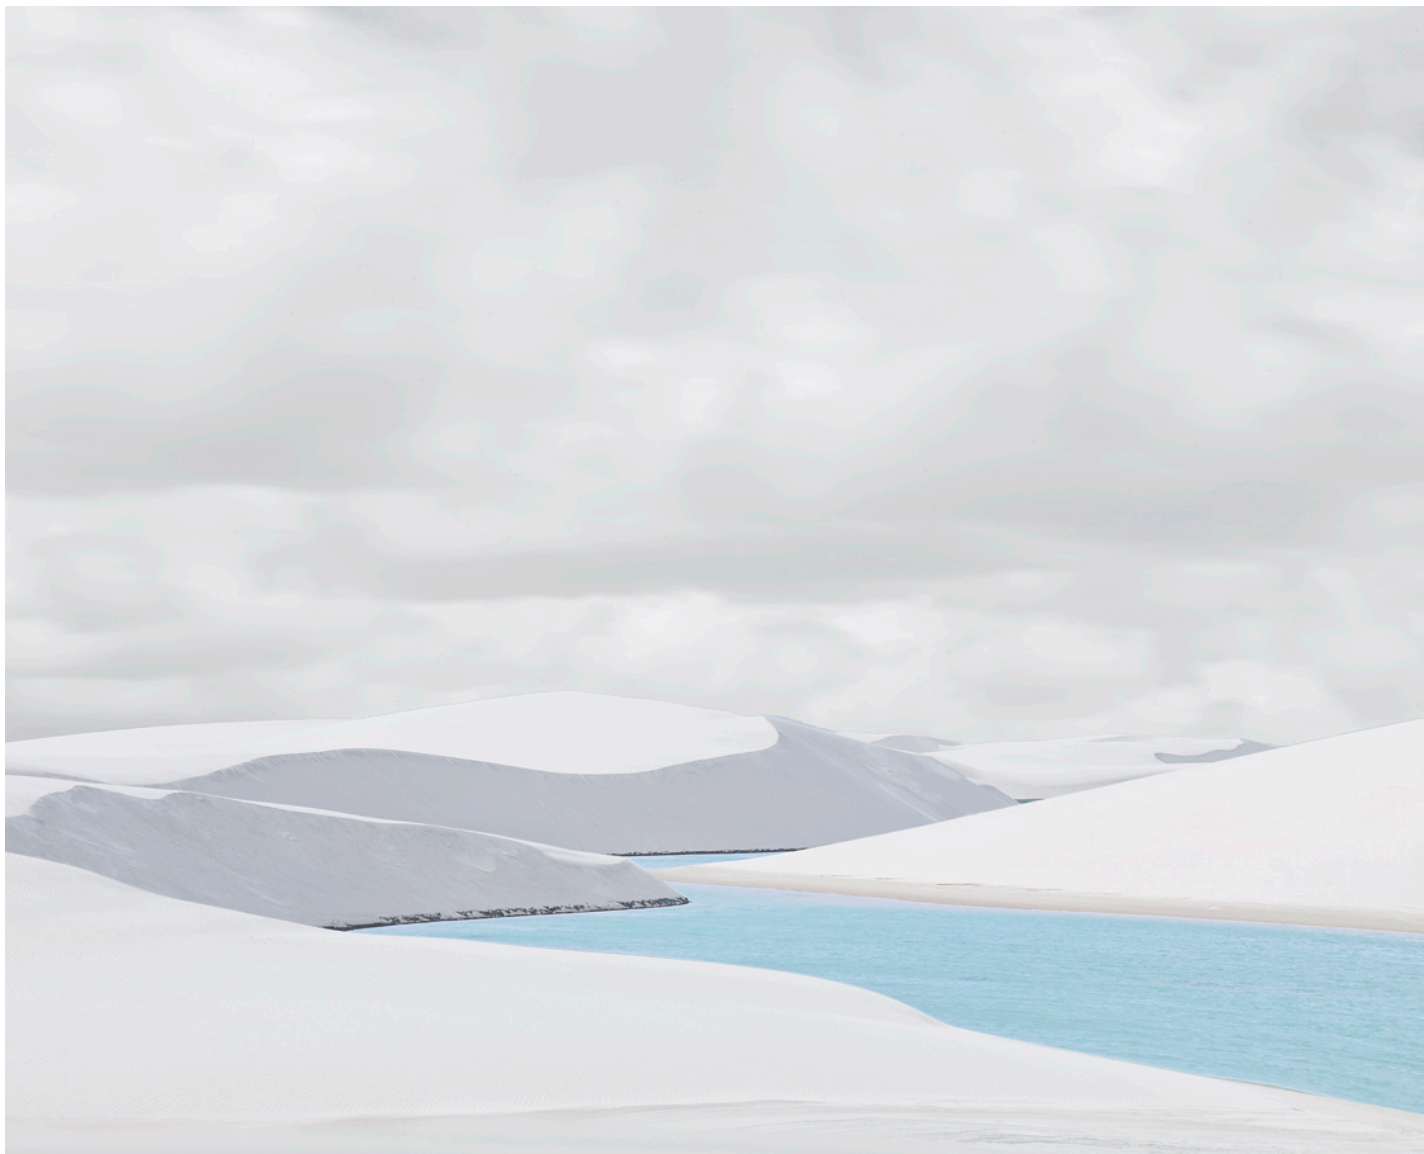

CAVALIER GALLERIES

NEWYORK | GREENWICH | NANTUCKET | PALM BEACH

David Burdeny, *Rio Azule II, Lencois, Maranhenses*, 2013
archival pigment print, 21h x 26w in