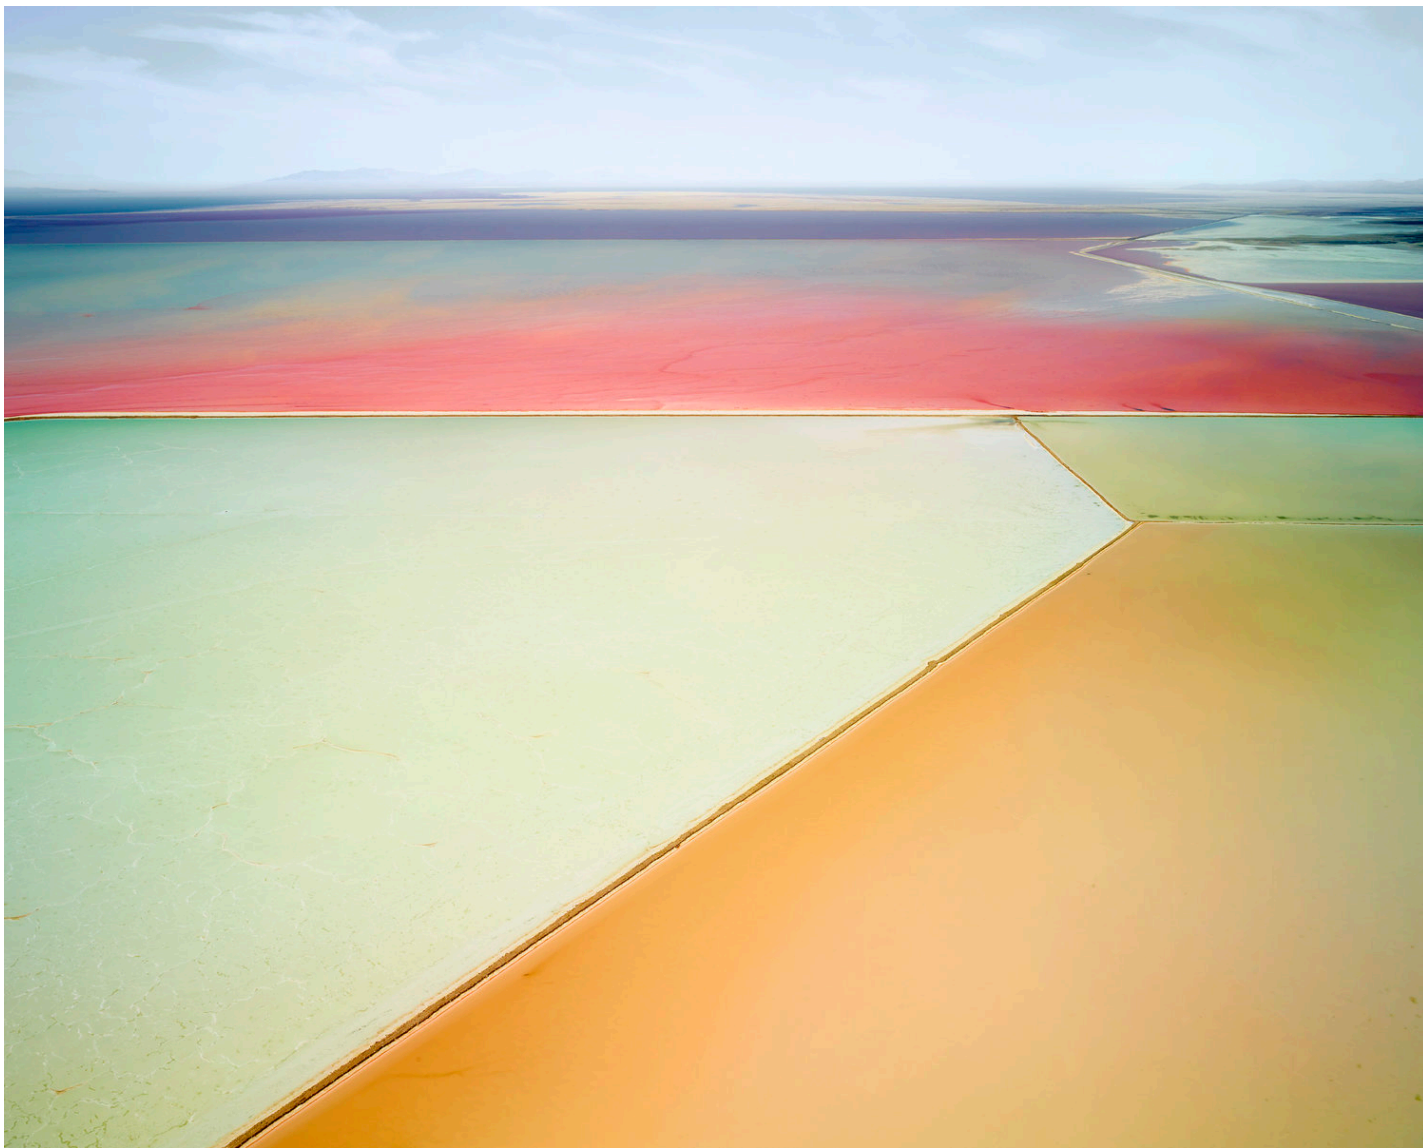

CAVALIER GALLERIES

NEW YORK | GREENWICH | NANTUCKET | PALM BEACH

David Burdeny, *Saltern Study 01, Great Salt Lake, UT*, 2015
archival pigment print, 32h x 40w in