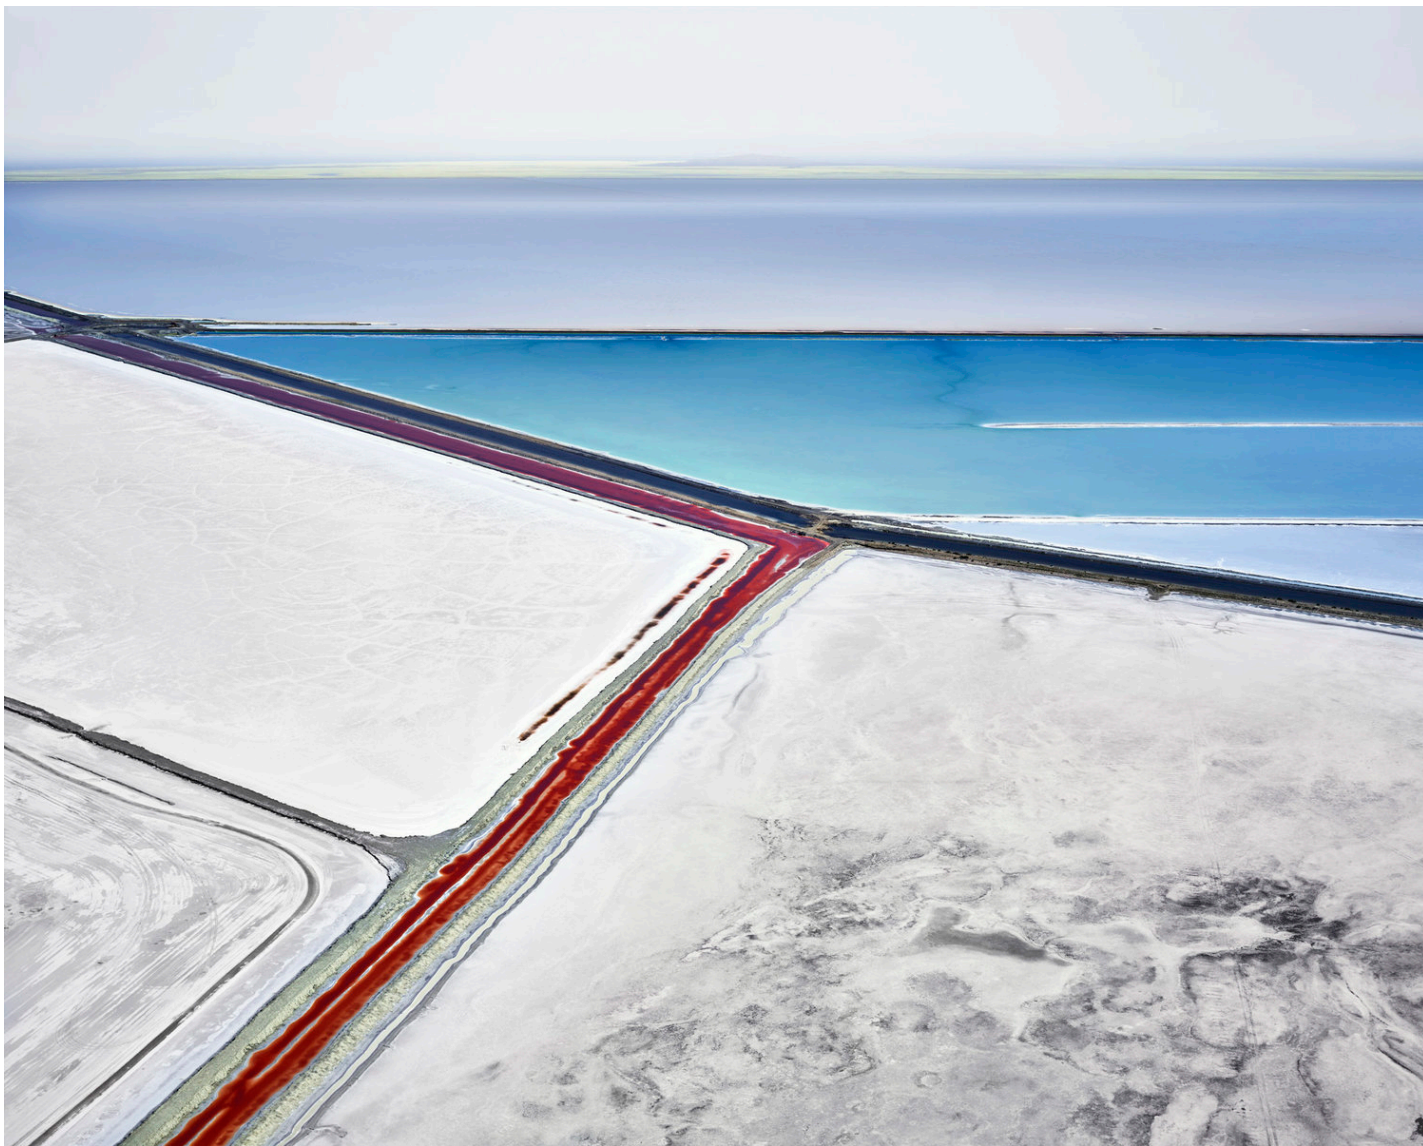

# CAVALIER GALLERIES

NEW YORK | GREENWICH | NANTUCKET | PALM BEACH

David Burdeny, *Saltern Study 16, Great Salt Lake, UT*, 2015  
archival pigment print