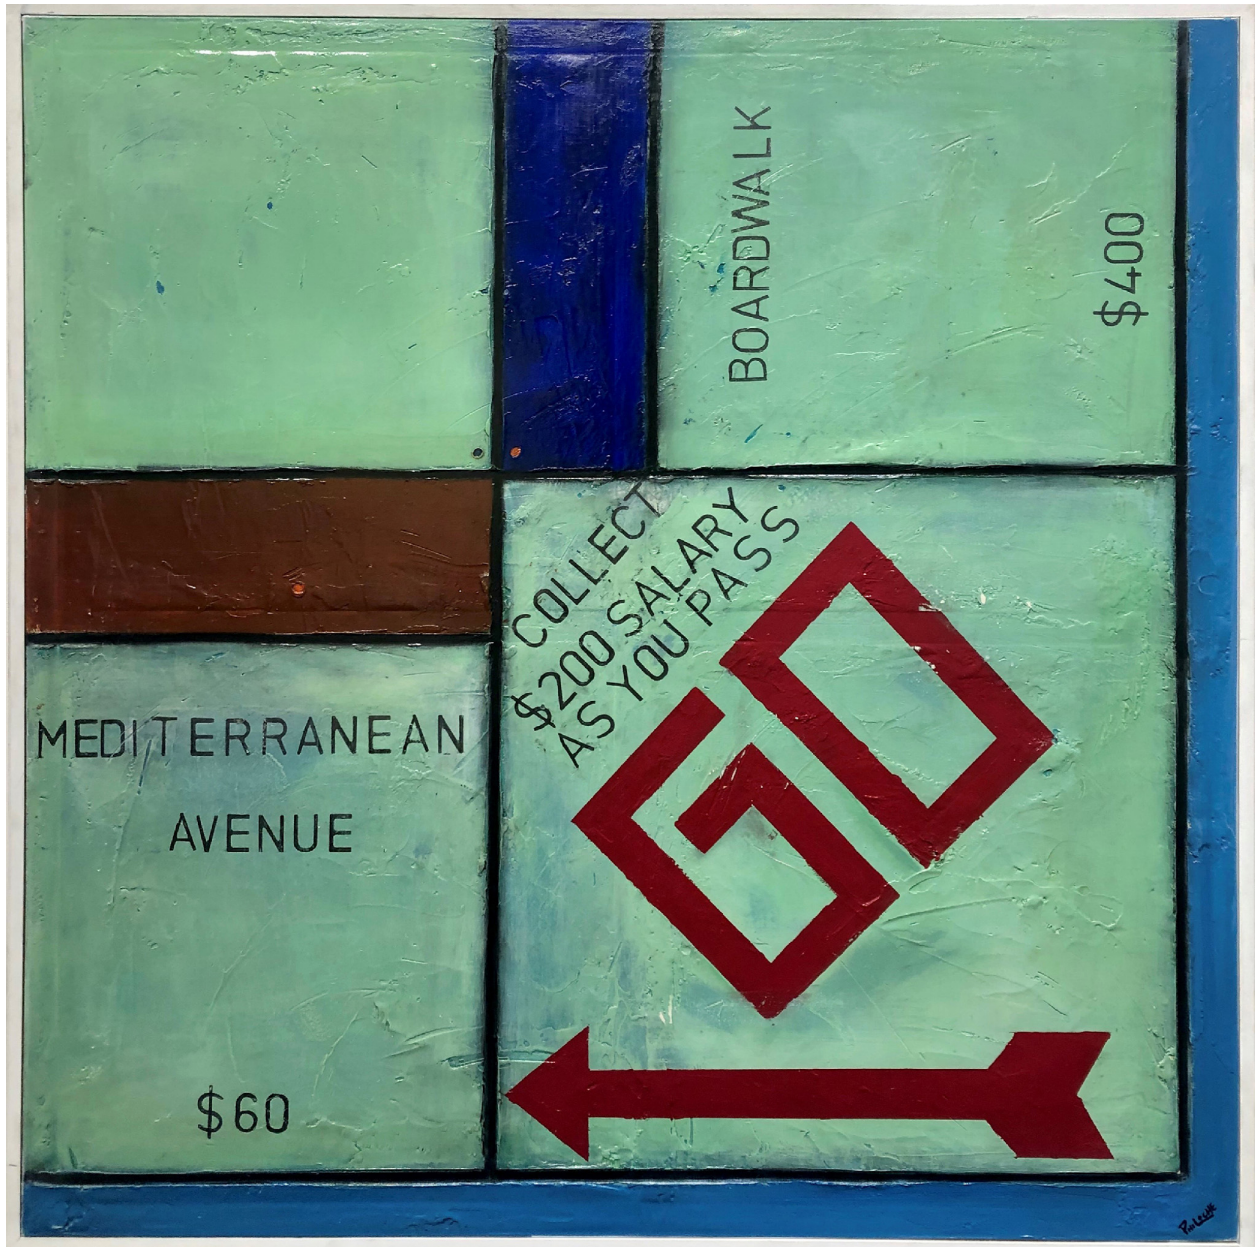

CAVALIER GALLERIES

NEW YORK | GREENWICH | NANTUCKET | PALM BEACH

Guy Stanley Philoche, *Monopoly, Vintage GO*, 2019
mixed media on canvas, 48 x 48 in. (121.9 x 121.9 cm)
GSP190602