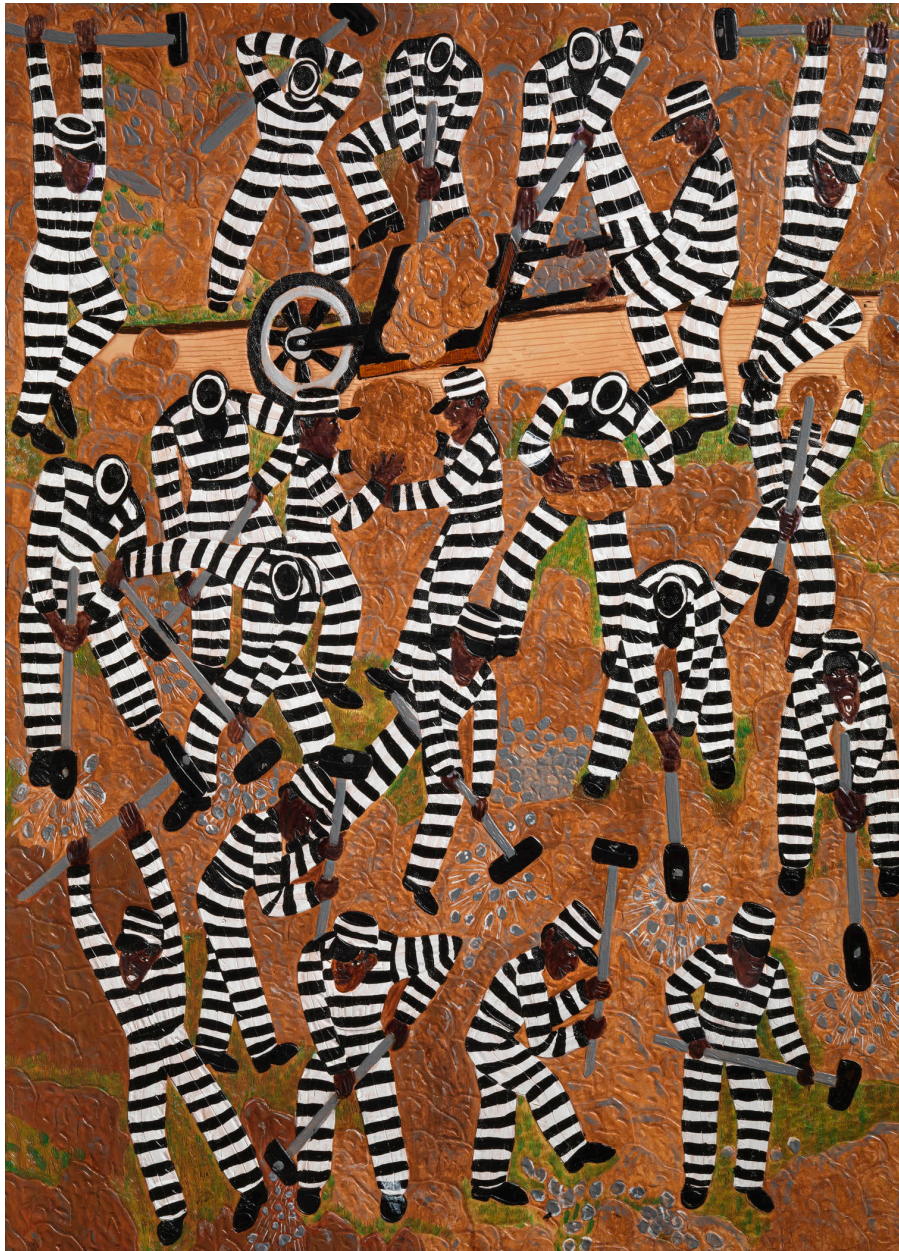

# CAVALIER GALLERIES

CAVALIER GALLERY NEW YORK

CAVALIER EBANKS GALLERIES GREENWICH & NANTUCKET

ADELSON CAVALIER GALLERIES PALM BEACH

Winfred Rembert, *Cracking Rocks*, 2011  
Dye on carved and tooled leather, 28 1/2 x 39 1/2 in. (72.4 x 100.3 cm)  
WR190218