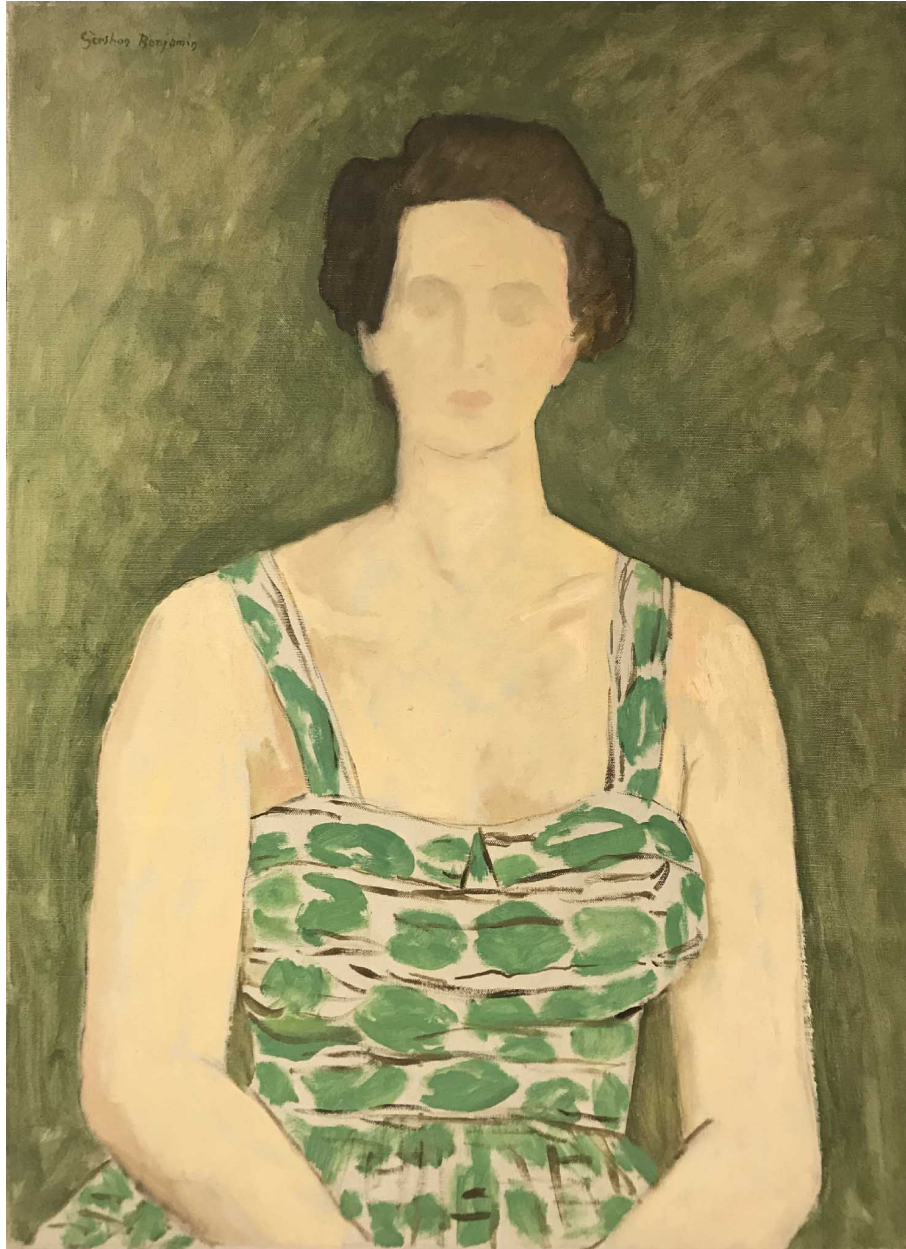

# CAVALIER GALLERIES

CAVALIER GALLERY NEW YORK

CAVALIER EBANKS GALLERIES GREENWICH & NANTUCKET

ADELSON CAVALIER GALLERIES PALM BEACH

Gershon Benjamin, *A Lady in a Green Sundress*, c. 1940  
oil on canvas, 30 x 22 in. (76.2 x 55.9 cm)  
GB1803031