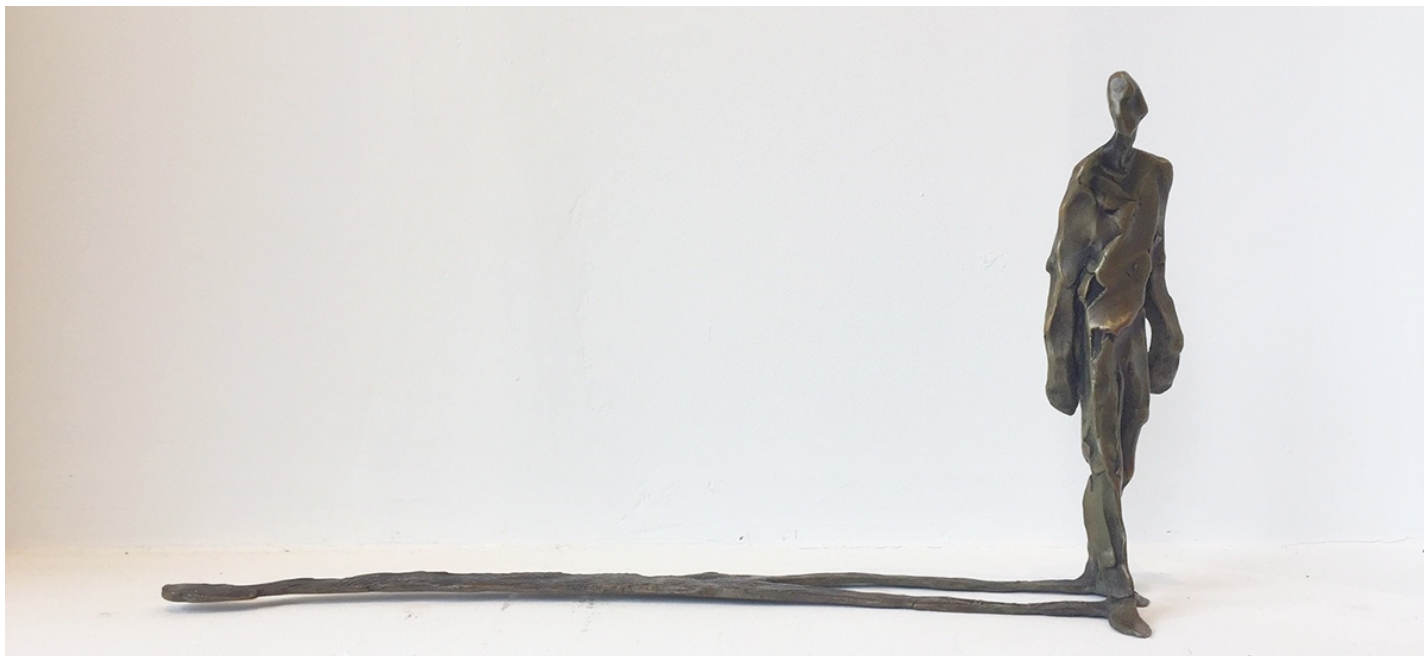

CAVALIER GALLERIES

NEW YORK | GREENWICH | NANTUCKET | PALM BEACH

Jane DeDecker, *End of the Day, Ed. 7/31*, 2018
bronze, 9 x 17 x 3 in. (22.9 x 43.2 x 7.6 cm)
JD181210