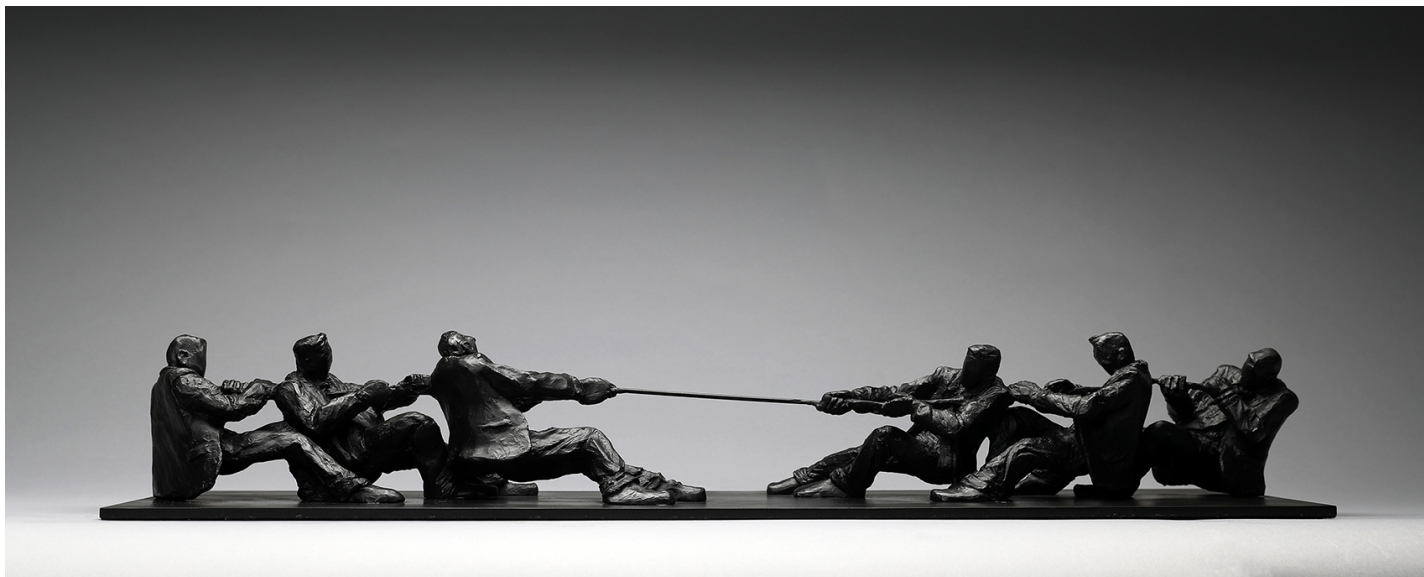

# CAVALIER GALLERIES

NEWYORK | GREENWICH | NANTUCKET | PALM BEACH

Jim Rennert, *Business As Usual*, Edition of 45, 2004  
bronze and steel, 6 x 30 x 12 in. (15.2 x 76.2 x 30.5 cm)