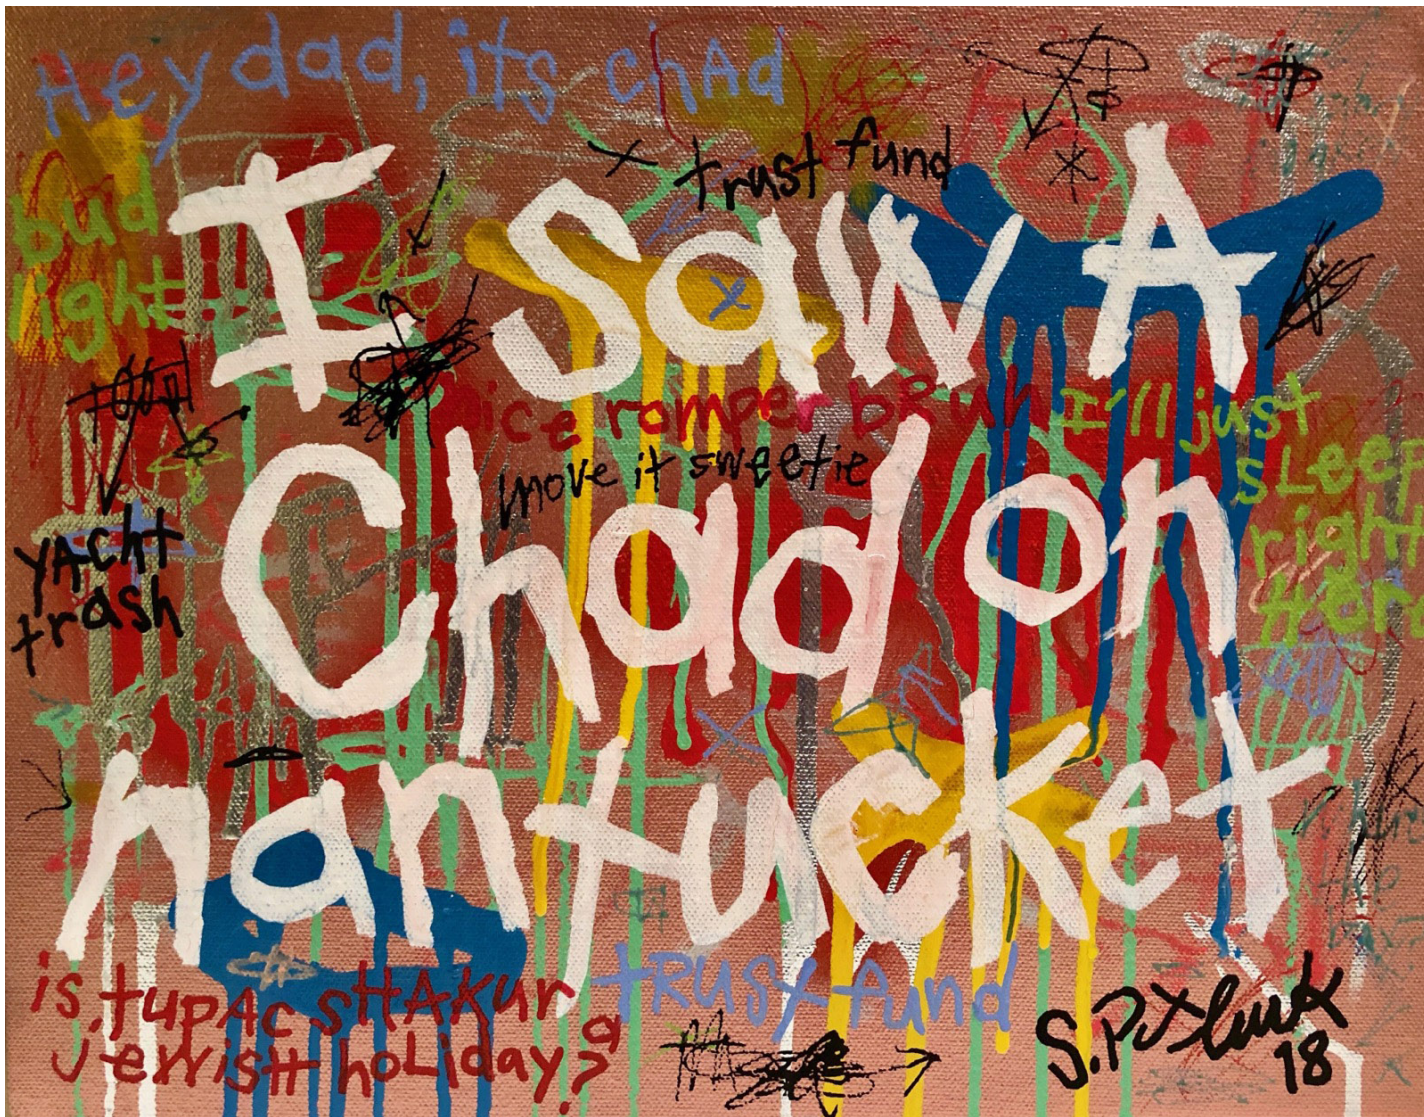

# CAVALIER GALLERIES

NEW YORK | GREENWICH | NANTUCKET | PALM BEACH

Stephen Pitliuk, *I Saw a Chad on Nantucket*, 2018

mixed media, 11 x 14 in. (27.9 x 35.6 cm)

SP1807001