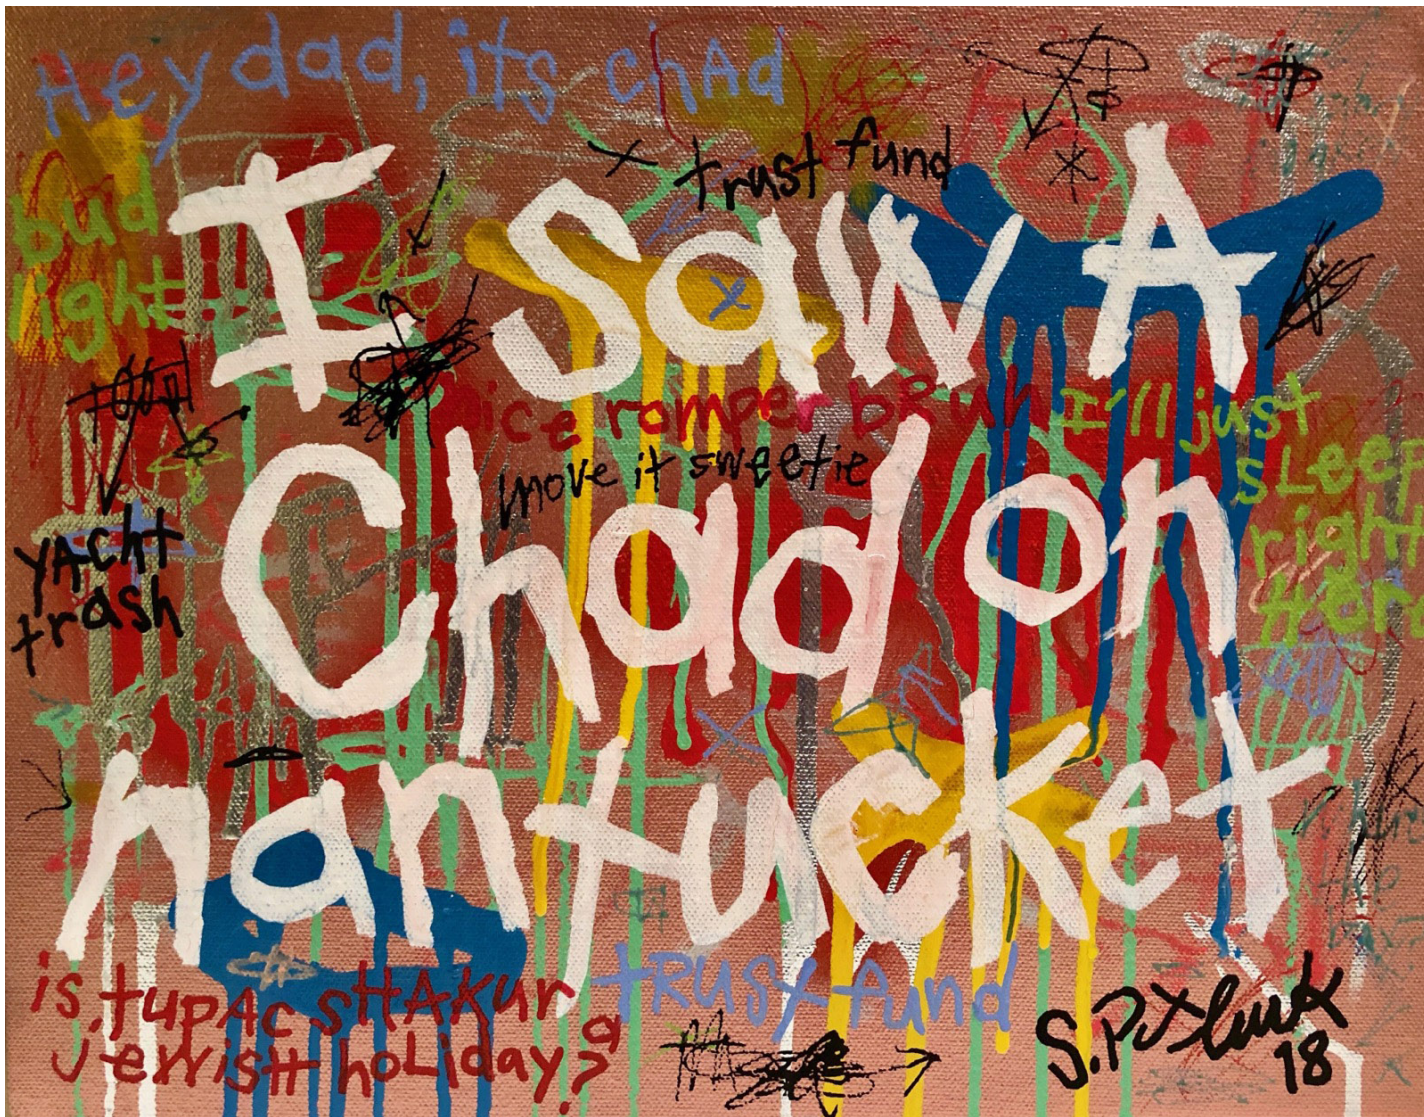

CAVALIER GALLERIES

NEWYORK | GREENWICH | NANTUCKET | PALM BEACH

Stephen Pitliuk, *I Saw a Chad on Nantucket*, 2018

mixed media, 11 x 14 in. (27.9 x 35.6 cm)

SP1807001