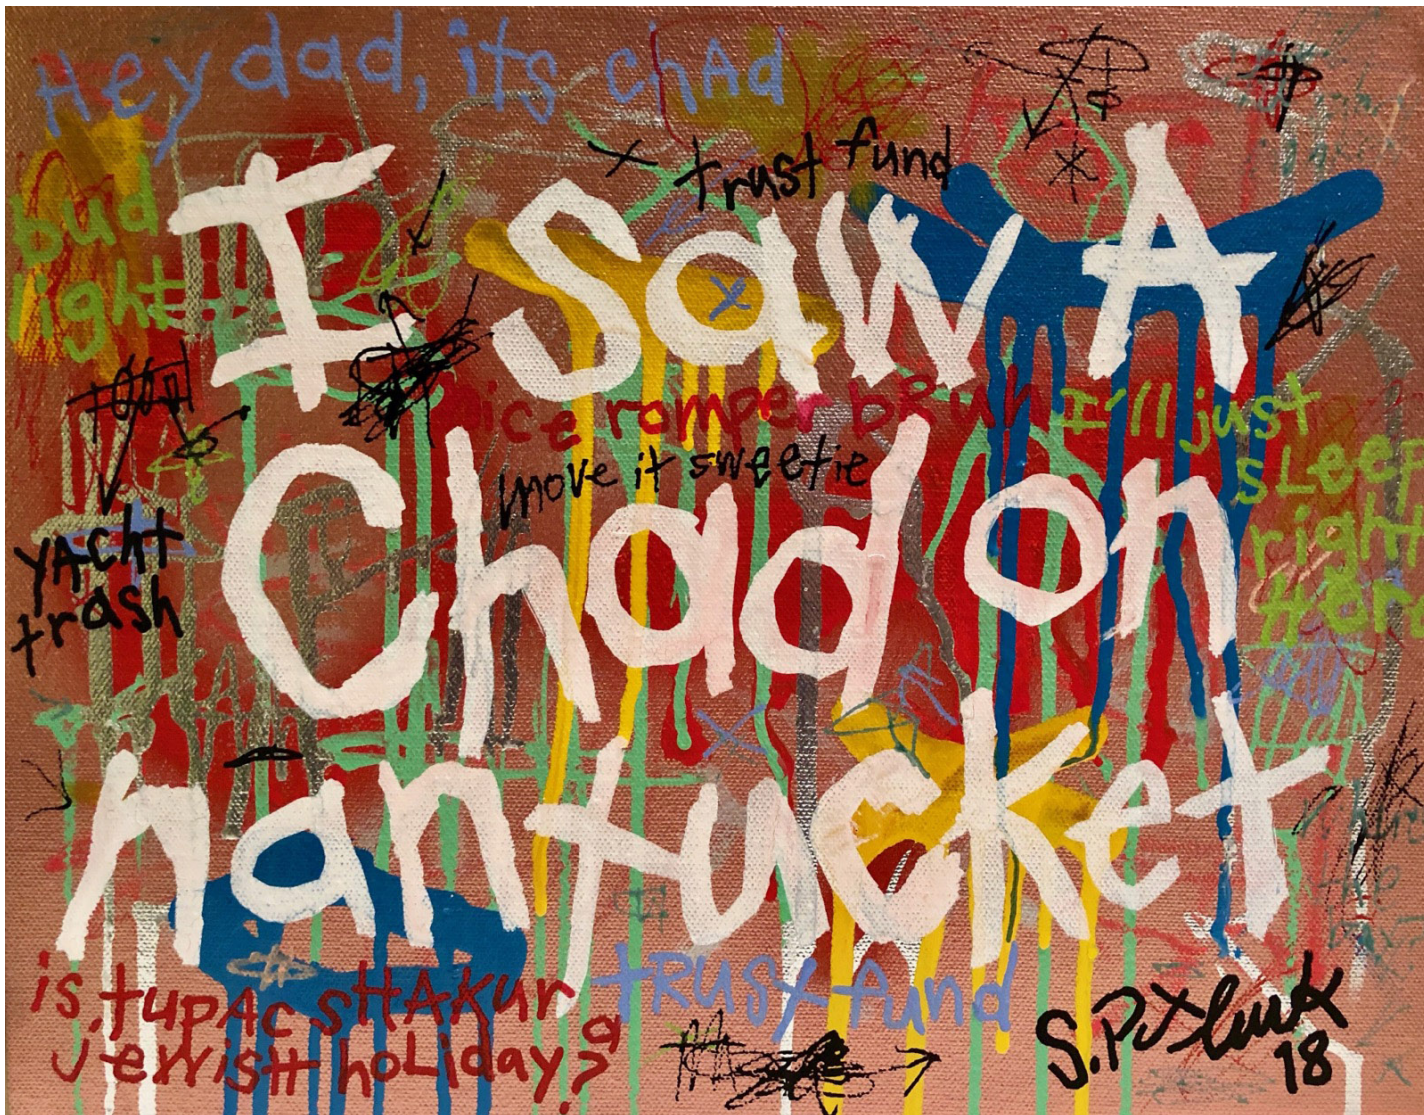

# CAVALIER GALLERIES

NEWYORK | GREENWICH | NANTUCKET | PALM BEACH

Stephen Pitliuk, *I Saw a Chad on Nantucket*, 2018  
mixed media, 11 x 14 in. (27.9 x 35.6 cm)  
SP1807001