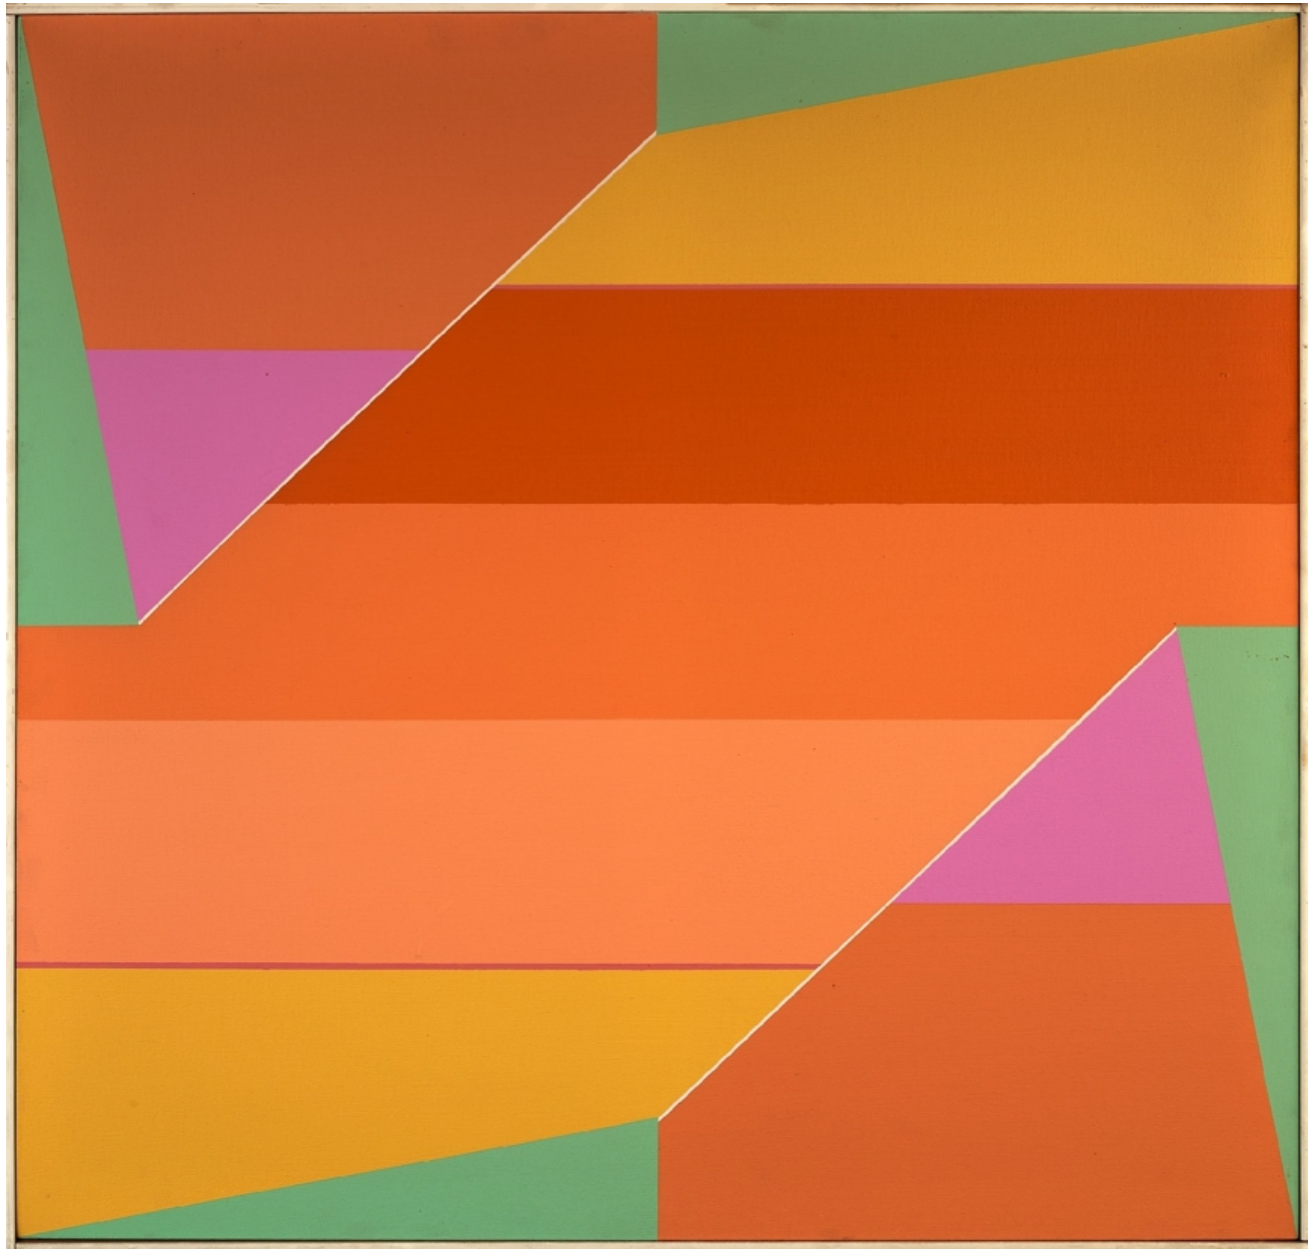

CAVALIER GALLERIES

CAVALIER GALLERY NEW YORK

CAVALIER EBANKS GALLERIES GREENWICH & NANTUCKET

ADELSON CAVALIER GALLERIES PALM BEACH

Larry Zox, *Rotation Series*, c. 1965
acrylic on canvas, 40 1/2 x 42 1/4 in. (102.9 x 107.3 cm)
ZOX-00103