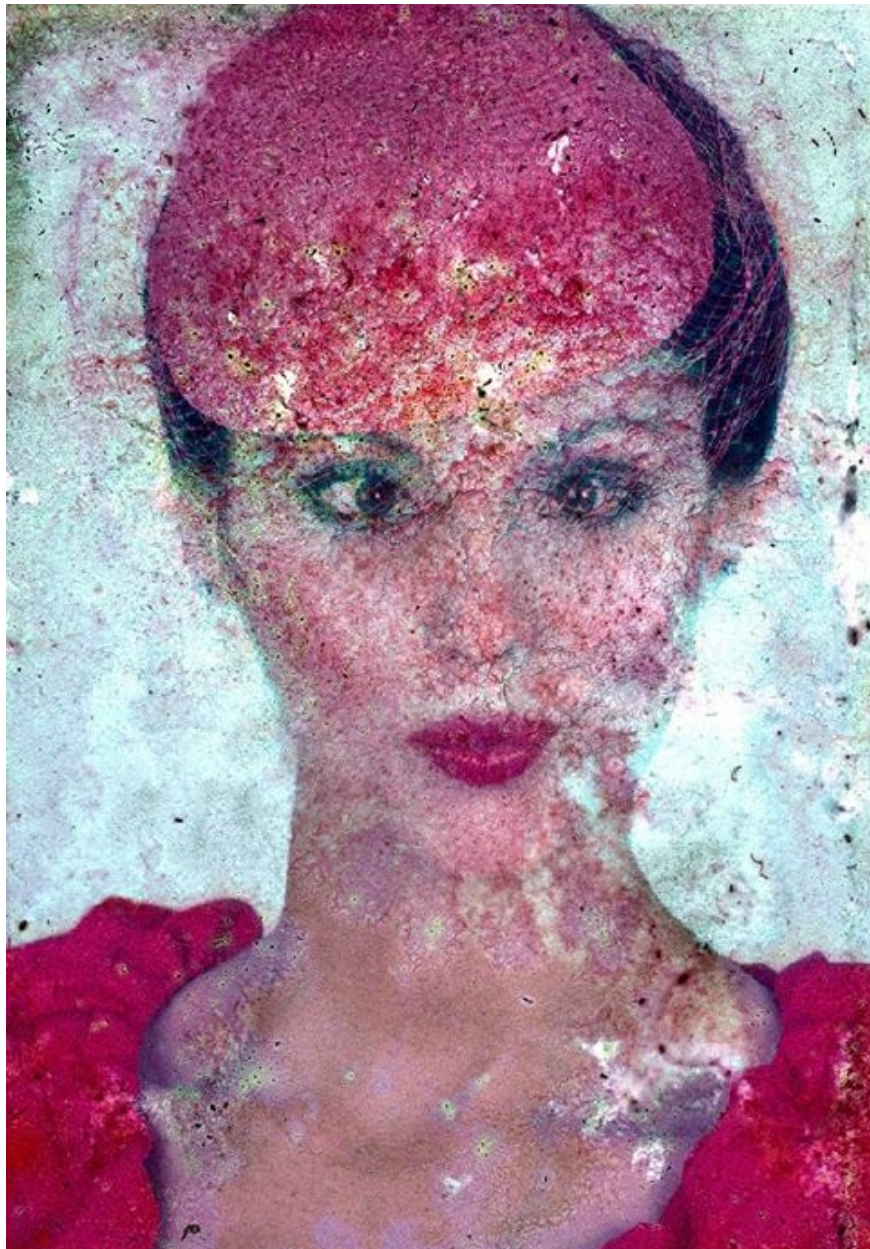

# CAVALIER GALLERIES

NEW YORK | GREENWICH | NANTUCKET | PALM BEACH

Robert Farber, *#048*, 1979  
Sublimated photograph on ChromaLuxe aluminum, 70 x  
48 in. (177.8 x 121.9 cm)  
RF1804001