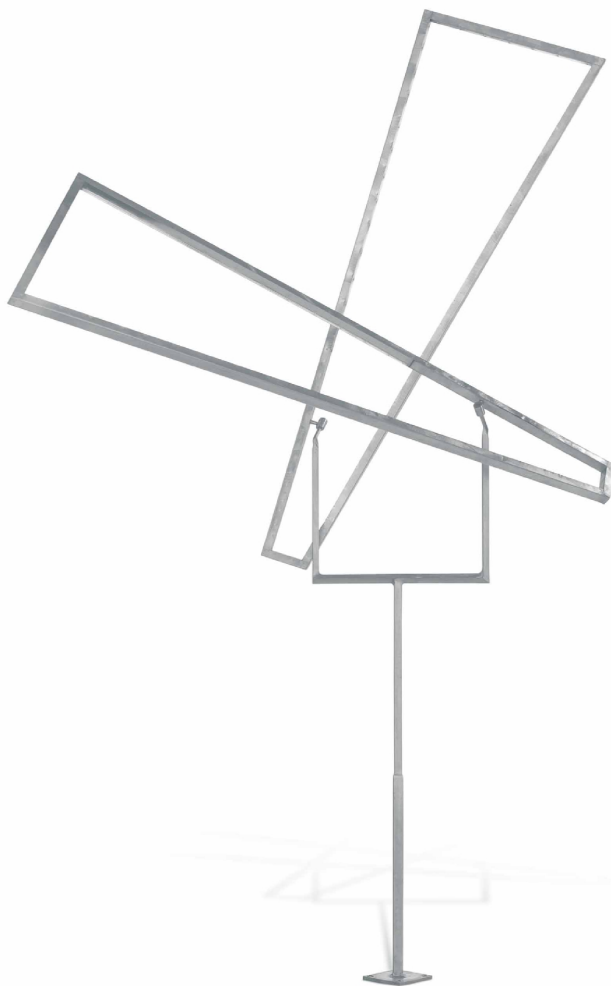

# CAVALIER GALLERIES

CAVALIER GALLERY NEW YORK

CAVALIER EBANKS GALLERIES GREENWICH & NANTUCKET

ADELSON CAVALIER GALLERIES PALM BEACH

George Rickey, *Two Open Trapezoids Excentric Variation VI, Ed. 1/3, 1979*  
stainless steel, 120 x 30 x 6 in. (304.8 x 76.2 x 15.2 cm)  
GR180301