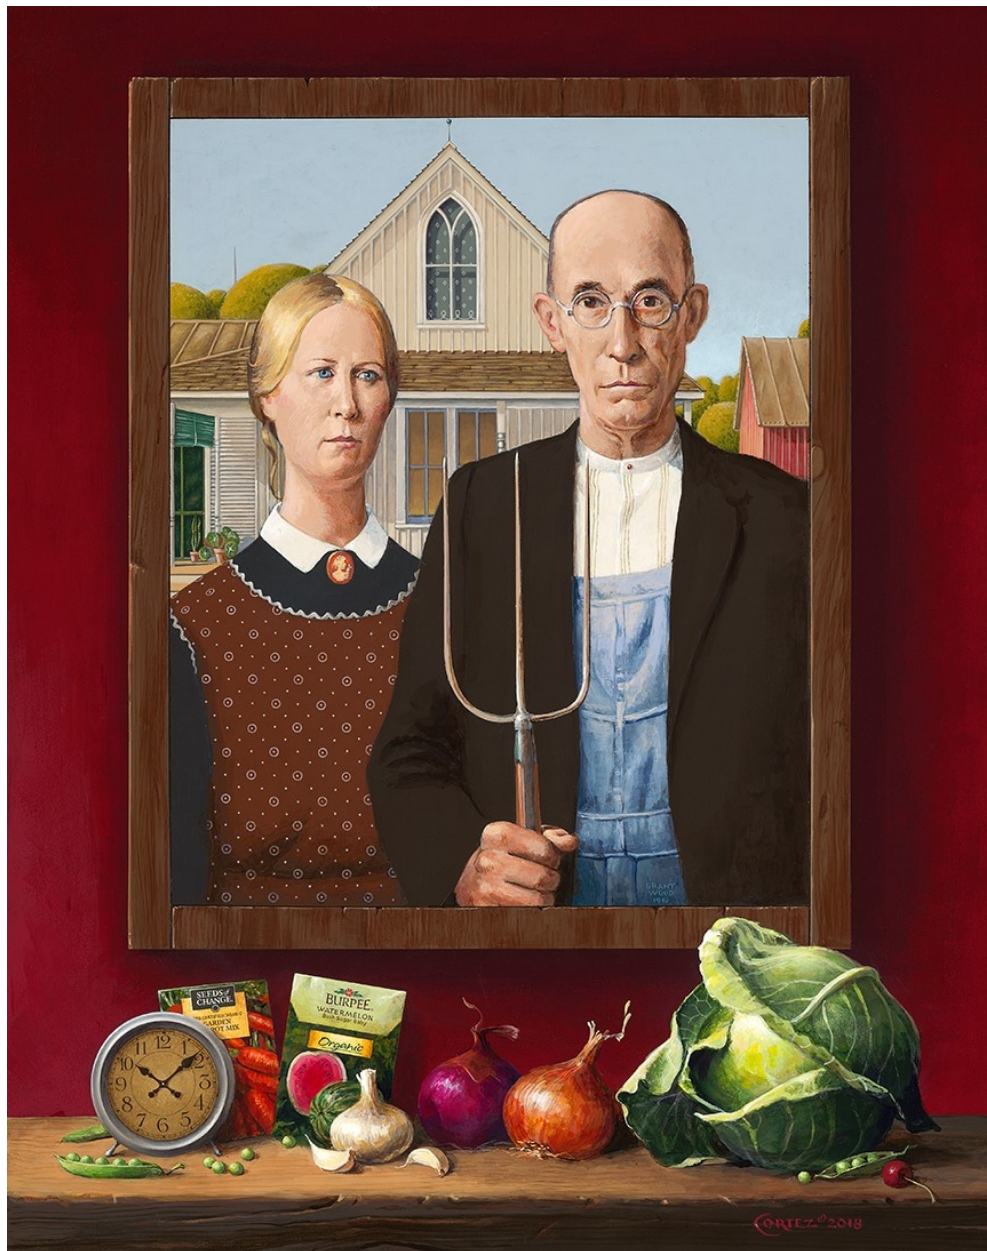

# CAVALIER GALLERIES

NEW YORK | GREENWICH | NANTUCKET | PALM BEACH

Jenness Cortez, *Self-Reliance*, 2018  
acrylic on mahogany panel, 20 x 16 in. (50.8 x 40.6 cm)  
JC180301