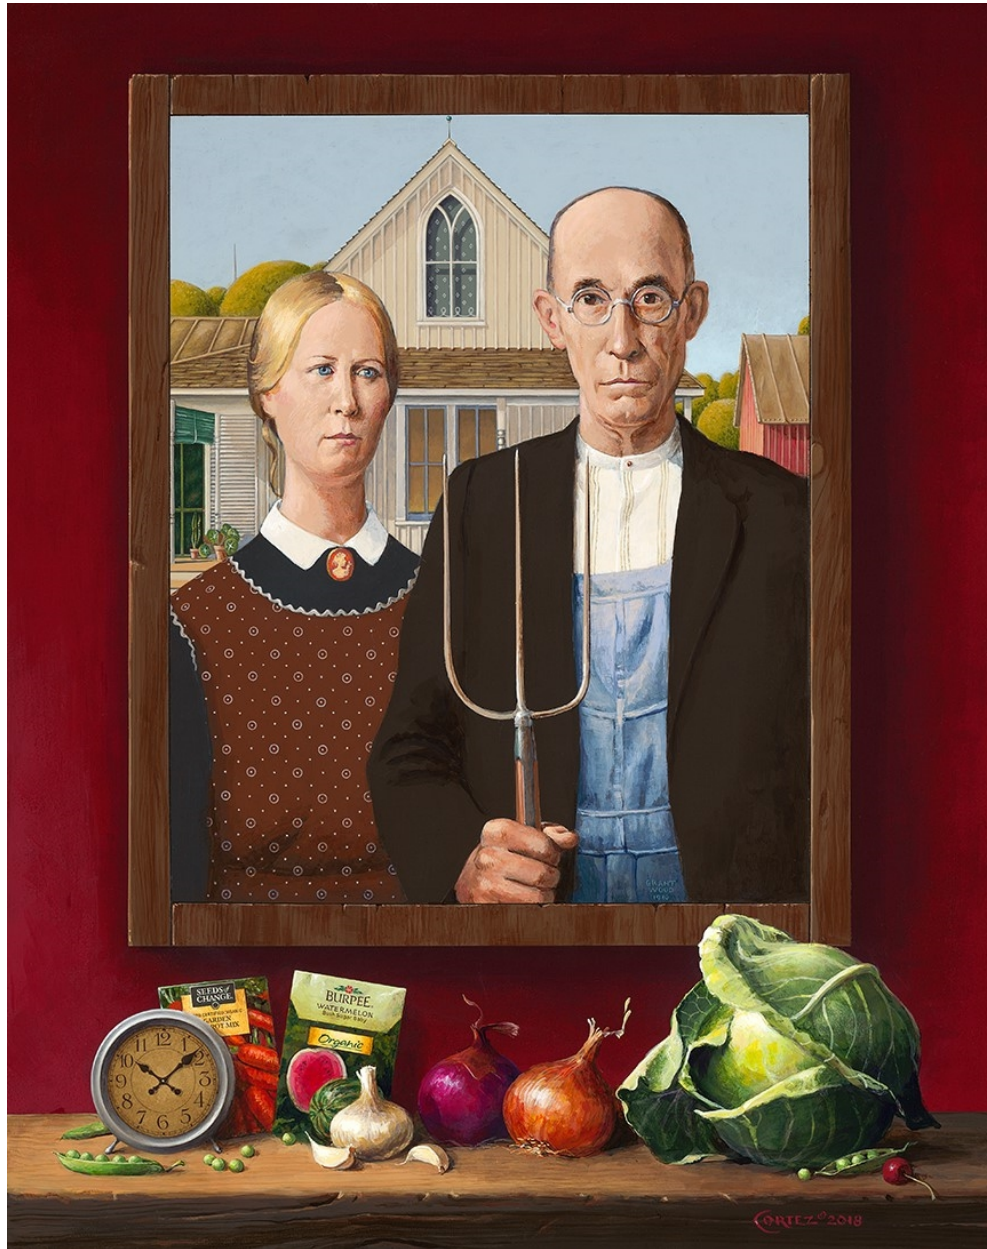

CAVALIER GALLERIES

CAVALIER GALLERY NEW YORK

CAVALIER EBANKS GALLERIES GREENWICH & NANTUCKET

ADELSON CAVALIER GALLERIES PALM BEACH

Jenness Cortez, *Self-Reliance*, 2018
acrylic on mahogany panel, 20 x 16 in. (50.8 x 40.6 cm)
JC180301