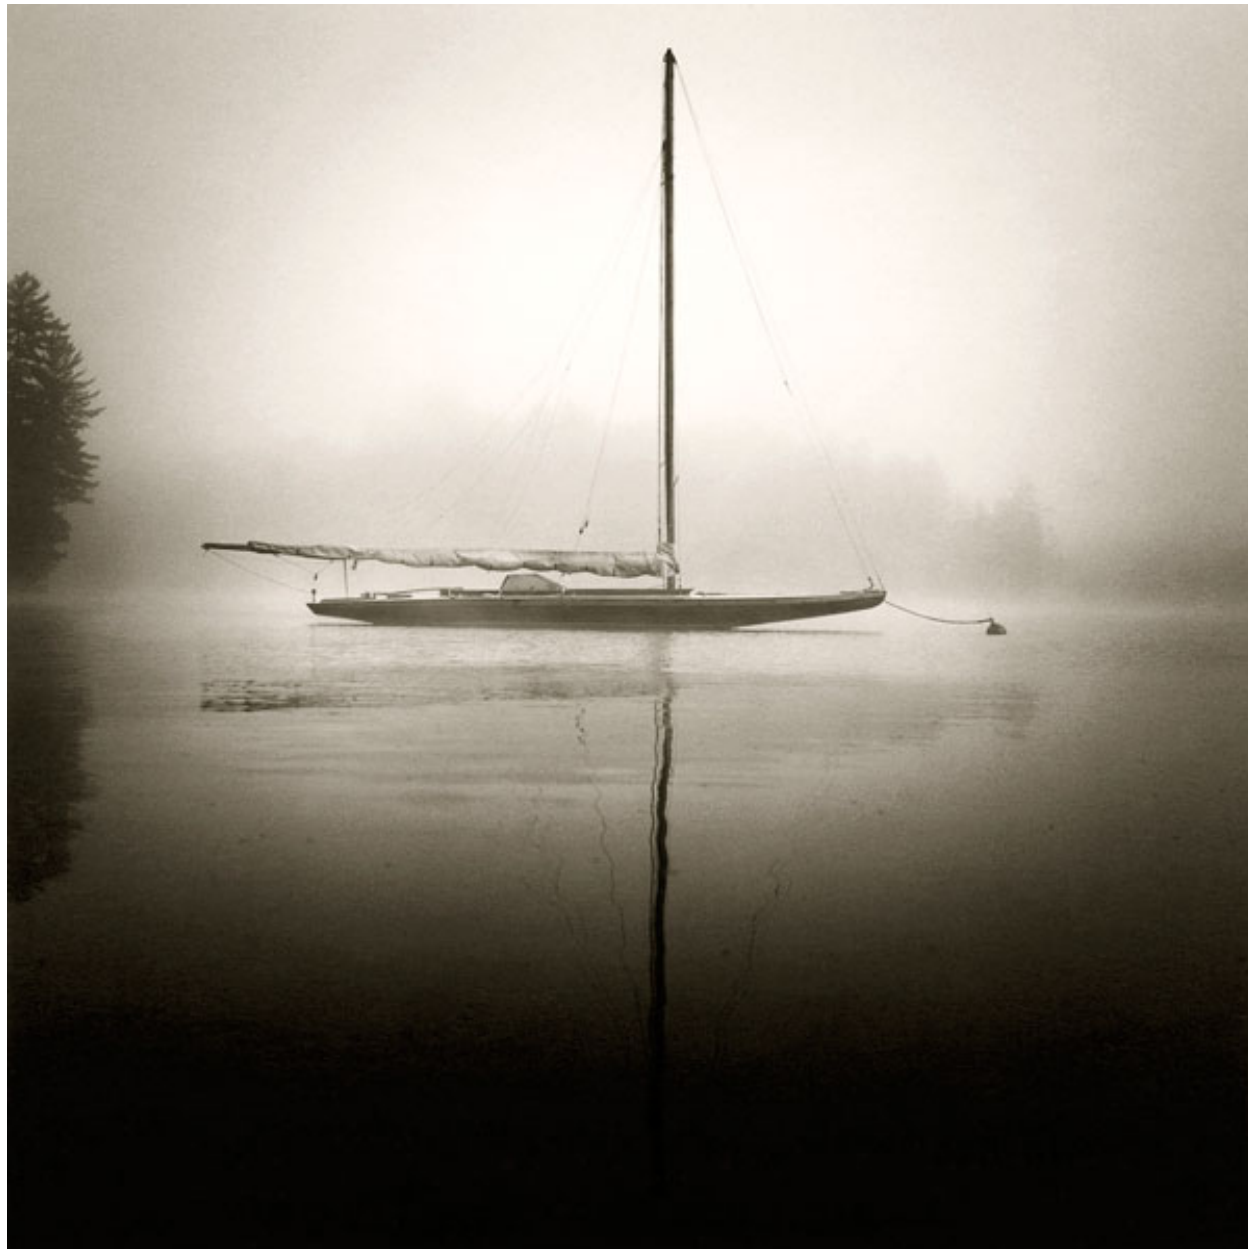

# CAVALIER GALLERIES

NEW YORK | GREENWICH | NANTUCKET | PALM BEACH

Michael Kahn, *On The Mooring*, Edition of 40  
silver gelatin photograph, 19 x 19 in. (48.3 x 48.3 cm)  
MKCSM100910