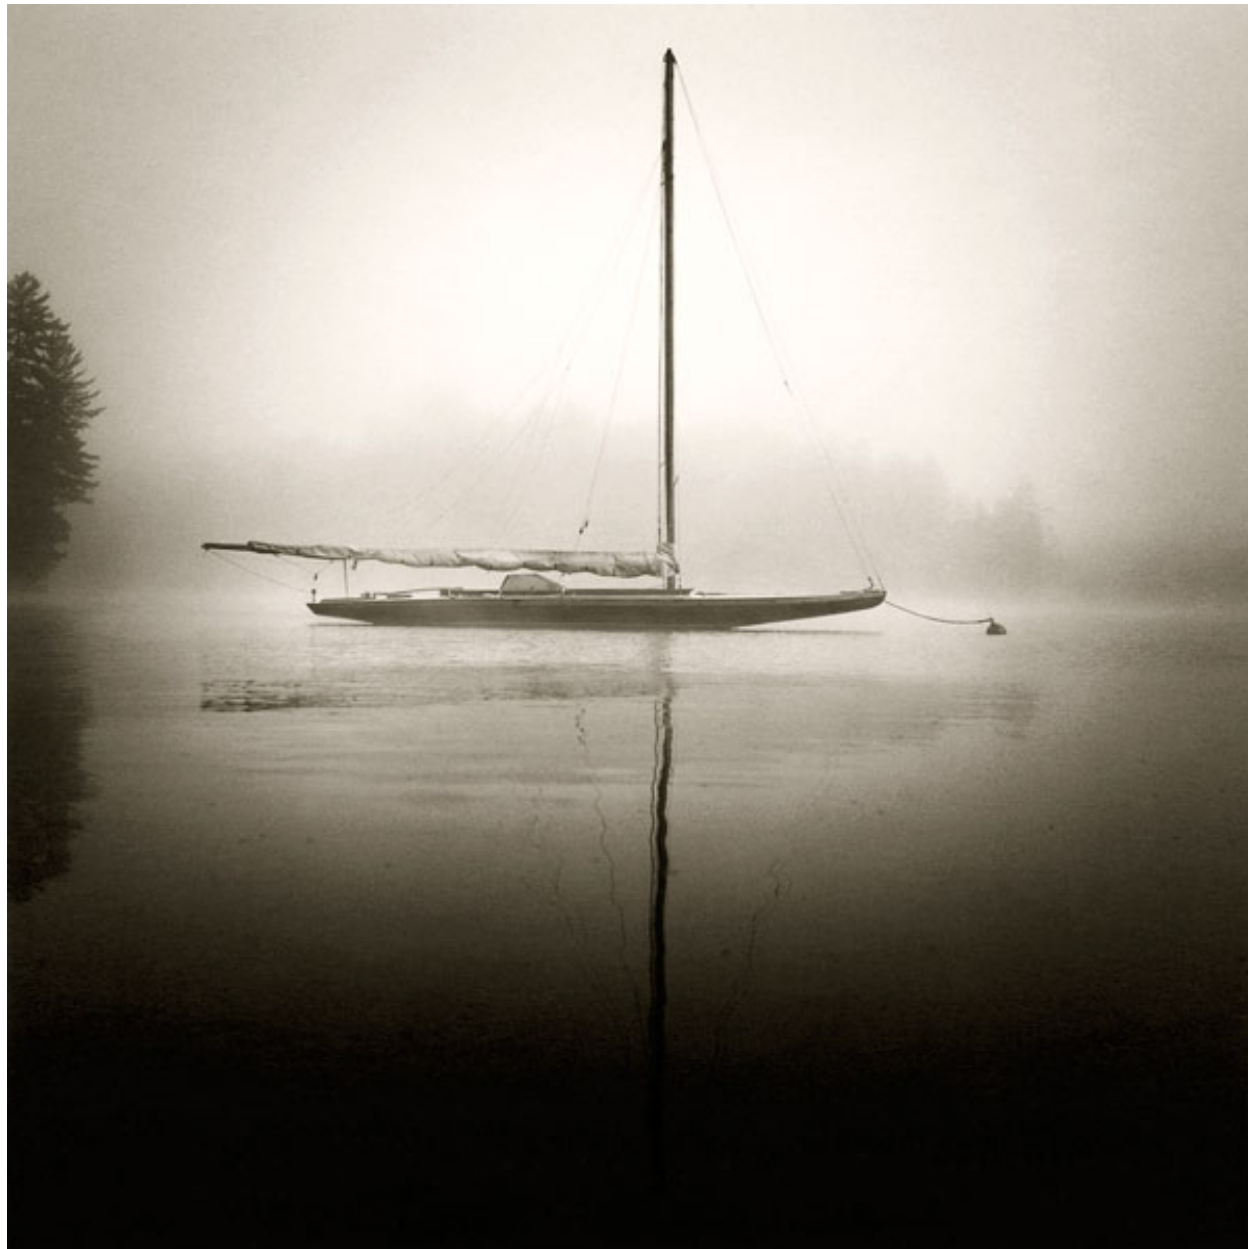

CAVALIER GALLERIES

NEW YORK | GREENWICH | NANTUCKET | PALM BEACH

Michael Kahn, *On The Mooring, Edition of 40*
silver gelatin photograph, 19 x 19 in. (48.3 x 48.3 cm)
MKCSM100910